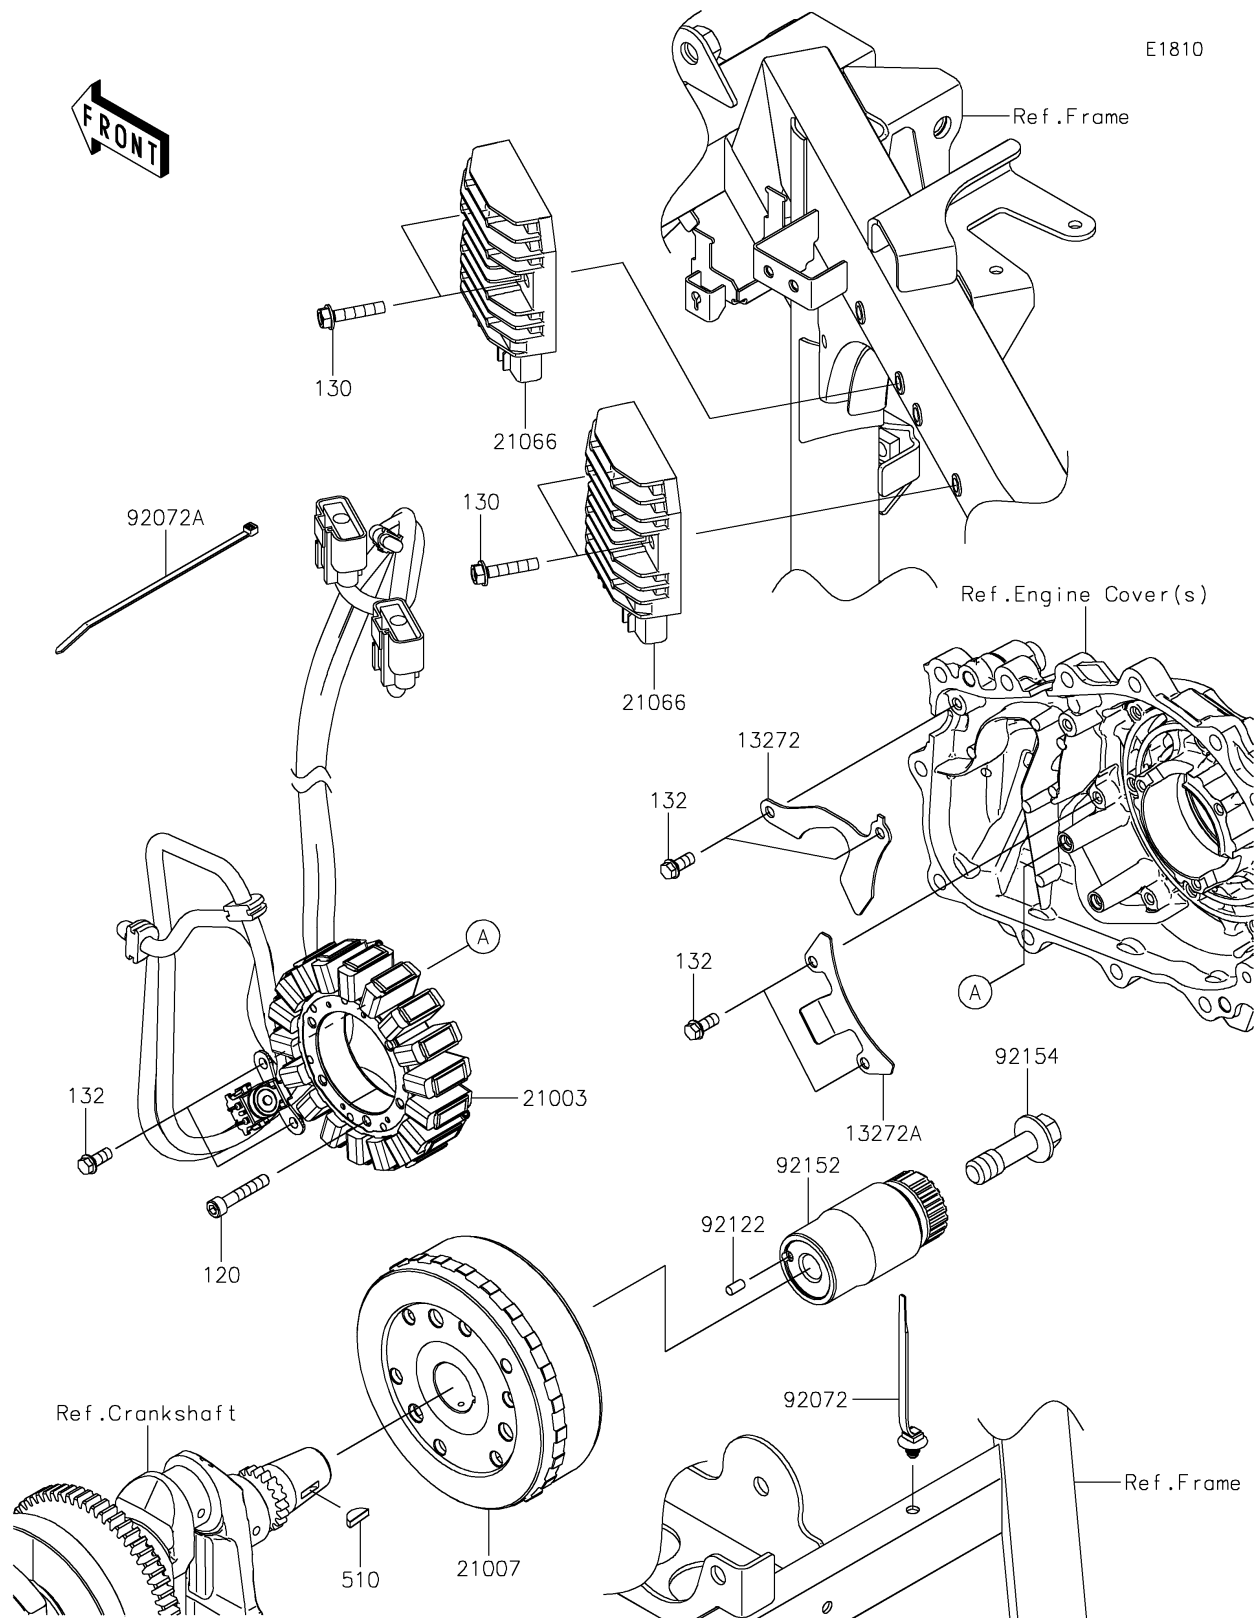

2026 RIDGE® CREW HVAC CAMO

PARTS DIAGRAM

Generator

2026 RIDGE® CREW HVAC CAMO

PARTS LIST

Generator

ITEM NAME	PART NUMBER	QUANTITY
-----------	-------------	----------
