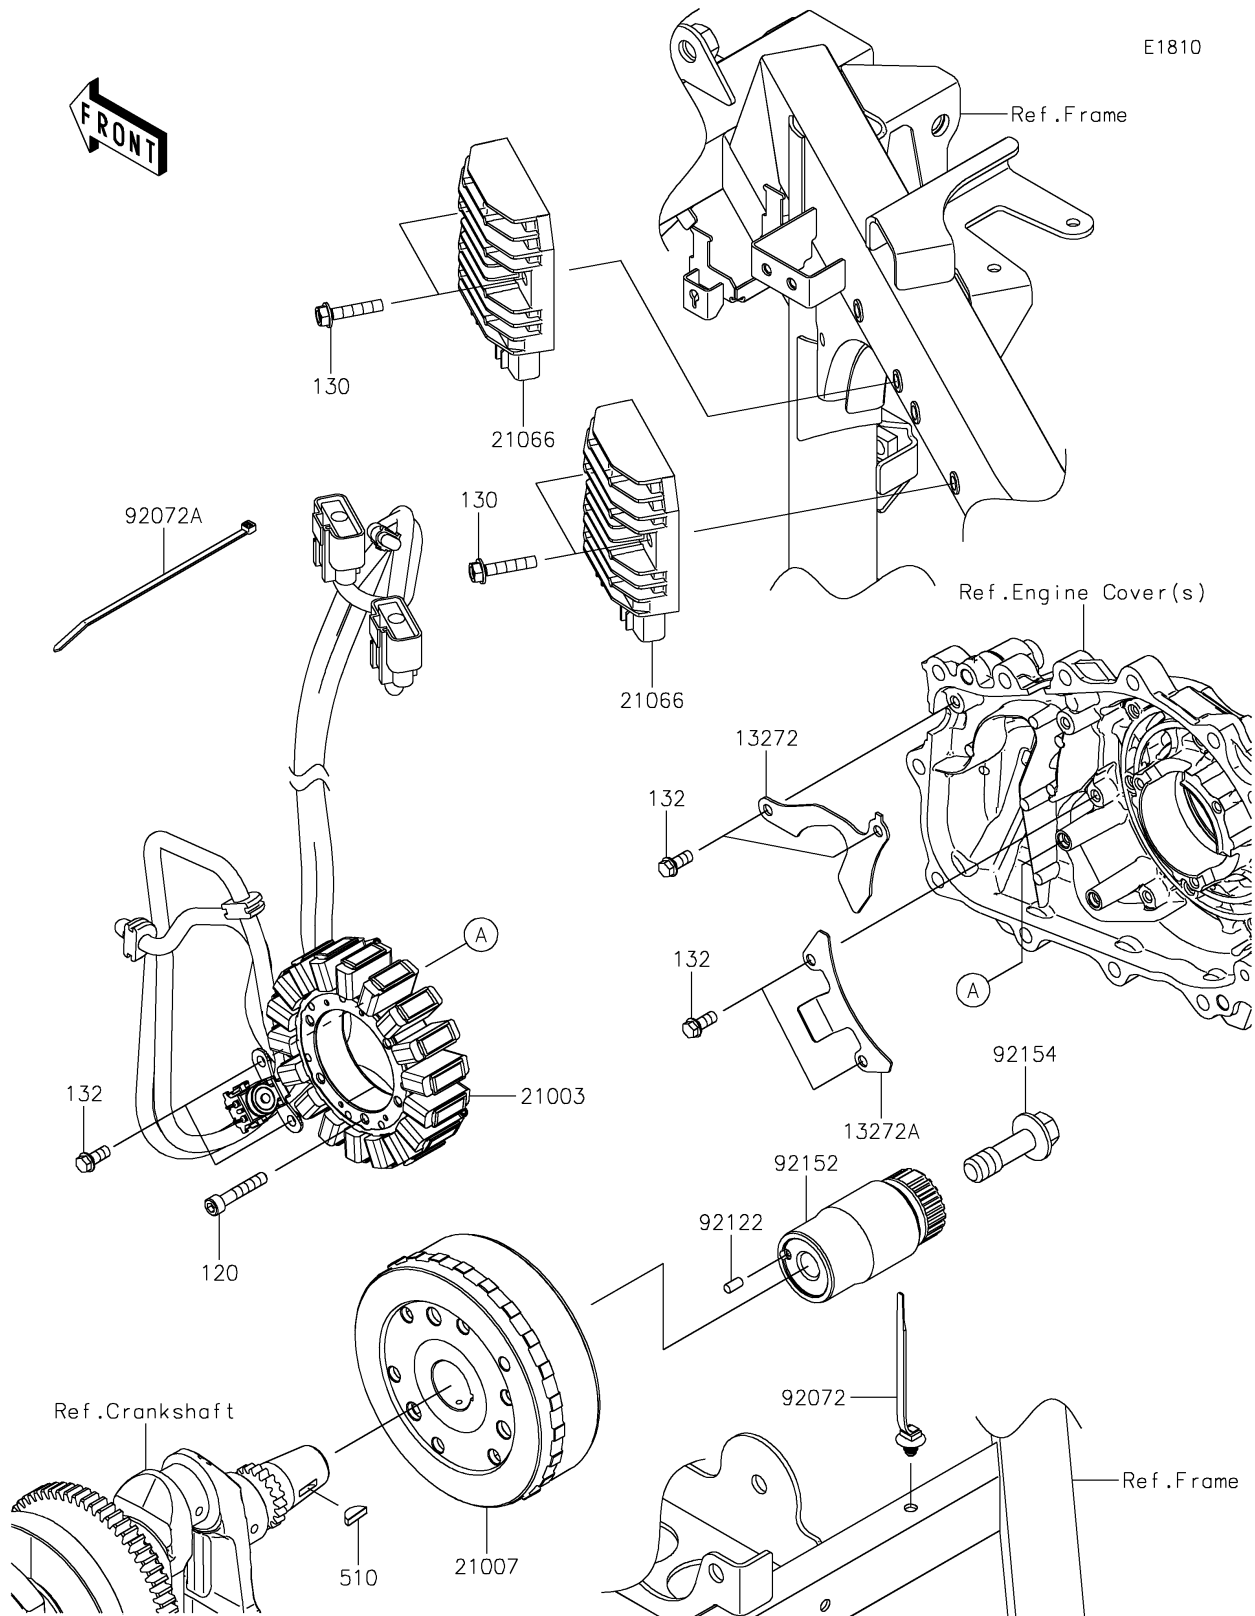

2026 RIDGE® CREW HVAC

PARTS DIAGRAM

Generator

2026 RIDGE® CREW HVAC

PARTS LIST

Generator

ITEM NAME	PART NUMBER	QUANTITY
PLATE,LEAD WIRE (Ref # 13272)	13272-4122	1
PLATE,LEAD WIRE (Ref # 13272A)	13272-4123	1
STATOR (Ref # 21003)	21003-0223	1
ROTOR (Ref # 21007)	21007-0731	1
REGULATOR-VOLTAGE (Ref # 21066)	21066-0771	2
BAND,OS170-FT7(BLACK) (Ref # 92072)	92072-1414	1
BAND,L=292.1 (Ref # 92072A)	92072-3509	1
ROLLER (Ref # 92122)	92122-0569	1
COLLAR (Ref # 92152)	92152-2932	1
BOLT,14X45 (Ref # 92154)	92154-7019	1
BOLT-SOCKET,6X35 (Ref # 120)	120CA0635	3
BOLT-FLANGED,6X30 (Ref # 130)	130BA0630	4
BOLT-FLANGED-SMALL,6X14 (Ref # 132)	132BA0614	6
KEY-WOODRUFF (Ref # 510)	510A4200	1