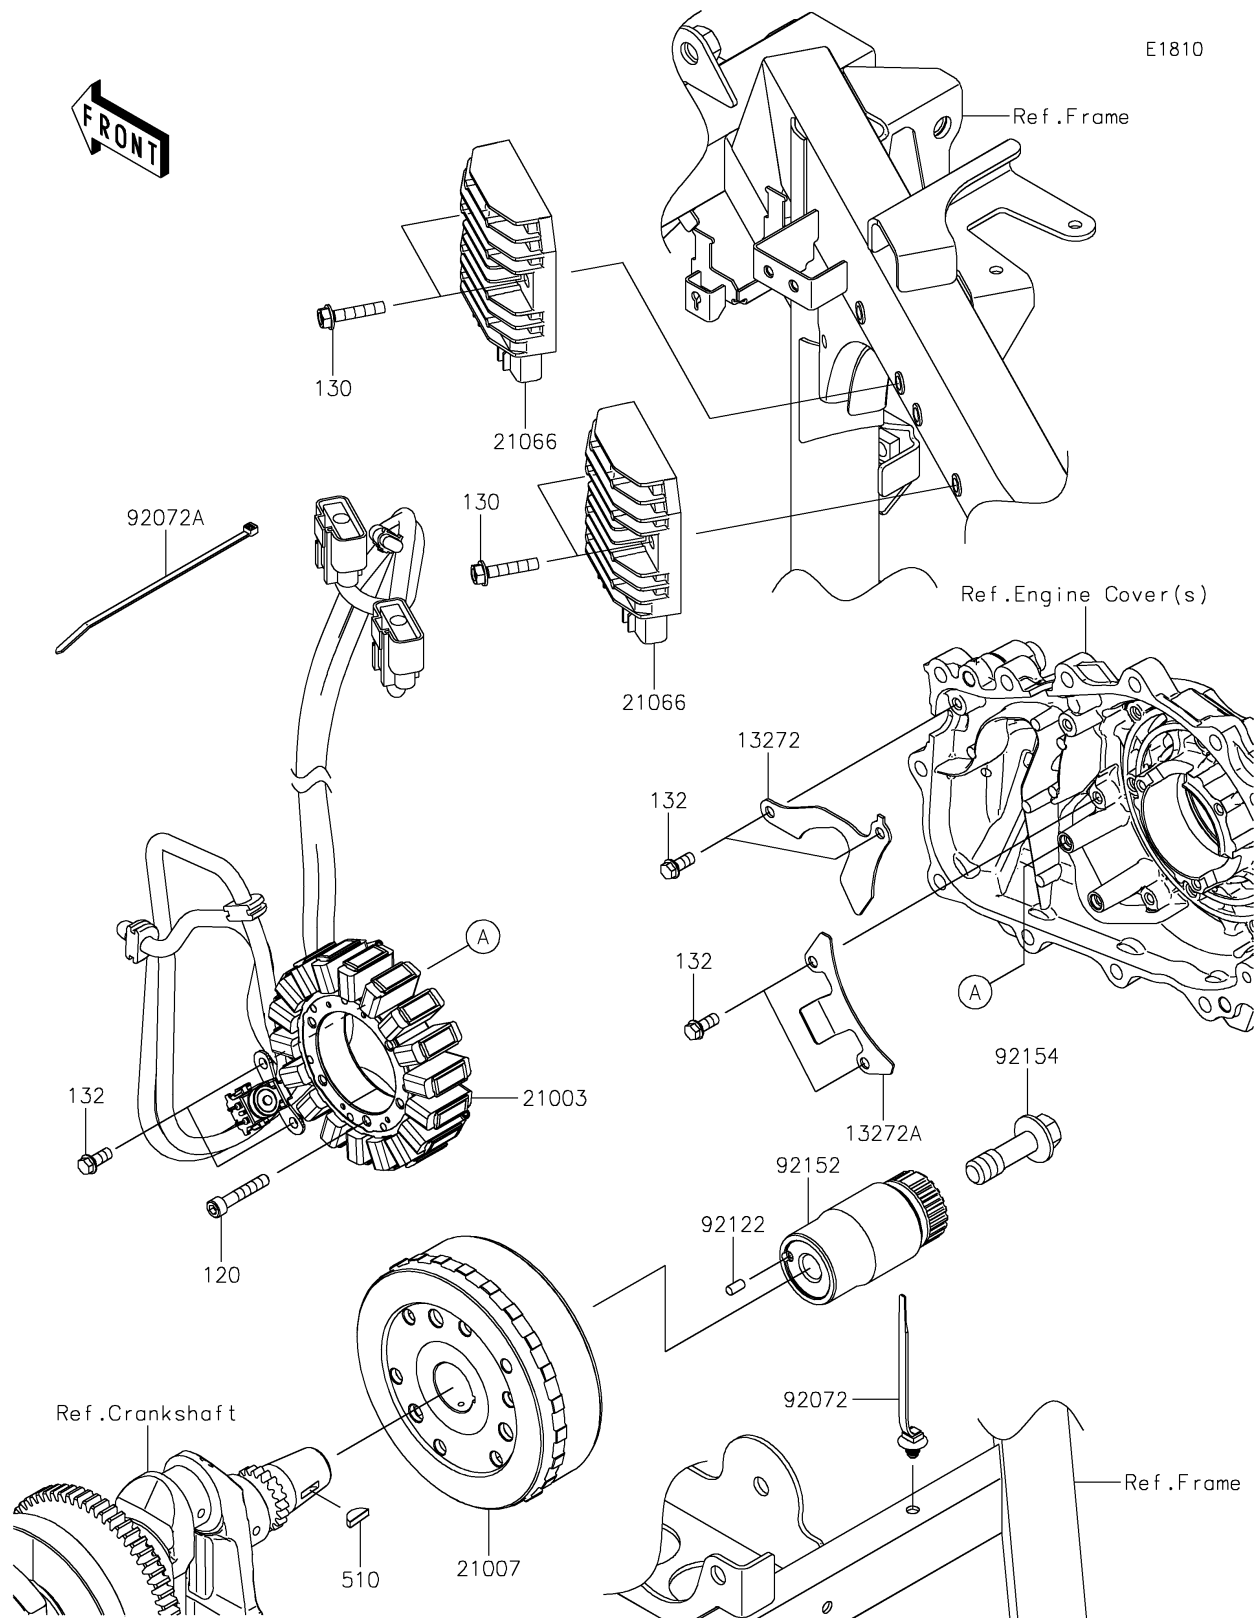

2026 RIDGE® CREW HVAC CAMO

PARTS DIAGRAM

Generator

2026 RIDGE® CREW HVAC CAMO

PARTS LIST

Generator

| ITEM NAME | PART NUMBER | QUANTITY |
|-------------------------------------|-------------|----------|
| PLATE,LEAD WIRE (Ref # 13272) | 13272-4122 | 1 |
| PLATE,LEAD WIRE (Ref # 13272A) | 13272-4123 | 1 |
| STATOR (Ref # 21003) | 21003-0223 | 1 |
| ROTOR (Ref # 21007) | 21007-0731 | 1 |
| REGULATOR-VOLTAGE (Ref # 21066) | 21066-0771 | 2 |
| BAND,OS170-FT7(BLACK) (Ref # 92072) | 92072-1414 | 1 |
| BAND,L=292.1 (Ref # 92072A) | 92072-3509 | 1 |
| ROLLER (Ref # 92122) | 92122-0569 | 1 |
| COLLAR (Ref # 92152) | 92152-2932 | 1 |
| BOLT,14X45 (Ref # 92154) | 92154-7019 | 1 |
| BOLT-SOCKET,6X35 (Ref # 120) | 120CA0635 | 3 |
| BOLT-FLANGED,6X30 (Ref # 130) | 130BA0630 | 4 |
| BOLT-FLANGED-SMALL,6X14 (Ref # 132) | 132BA0614 | 6 |
| KEY-WOODRUFF (Ref # 510) | 510A4200 | 1 |