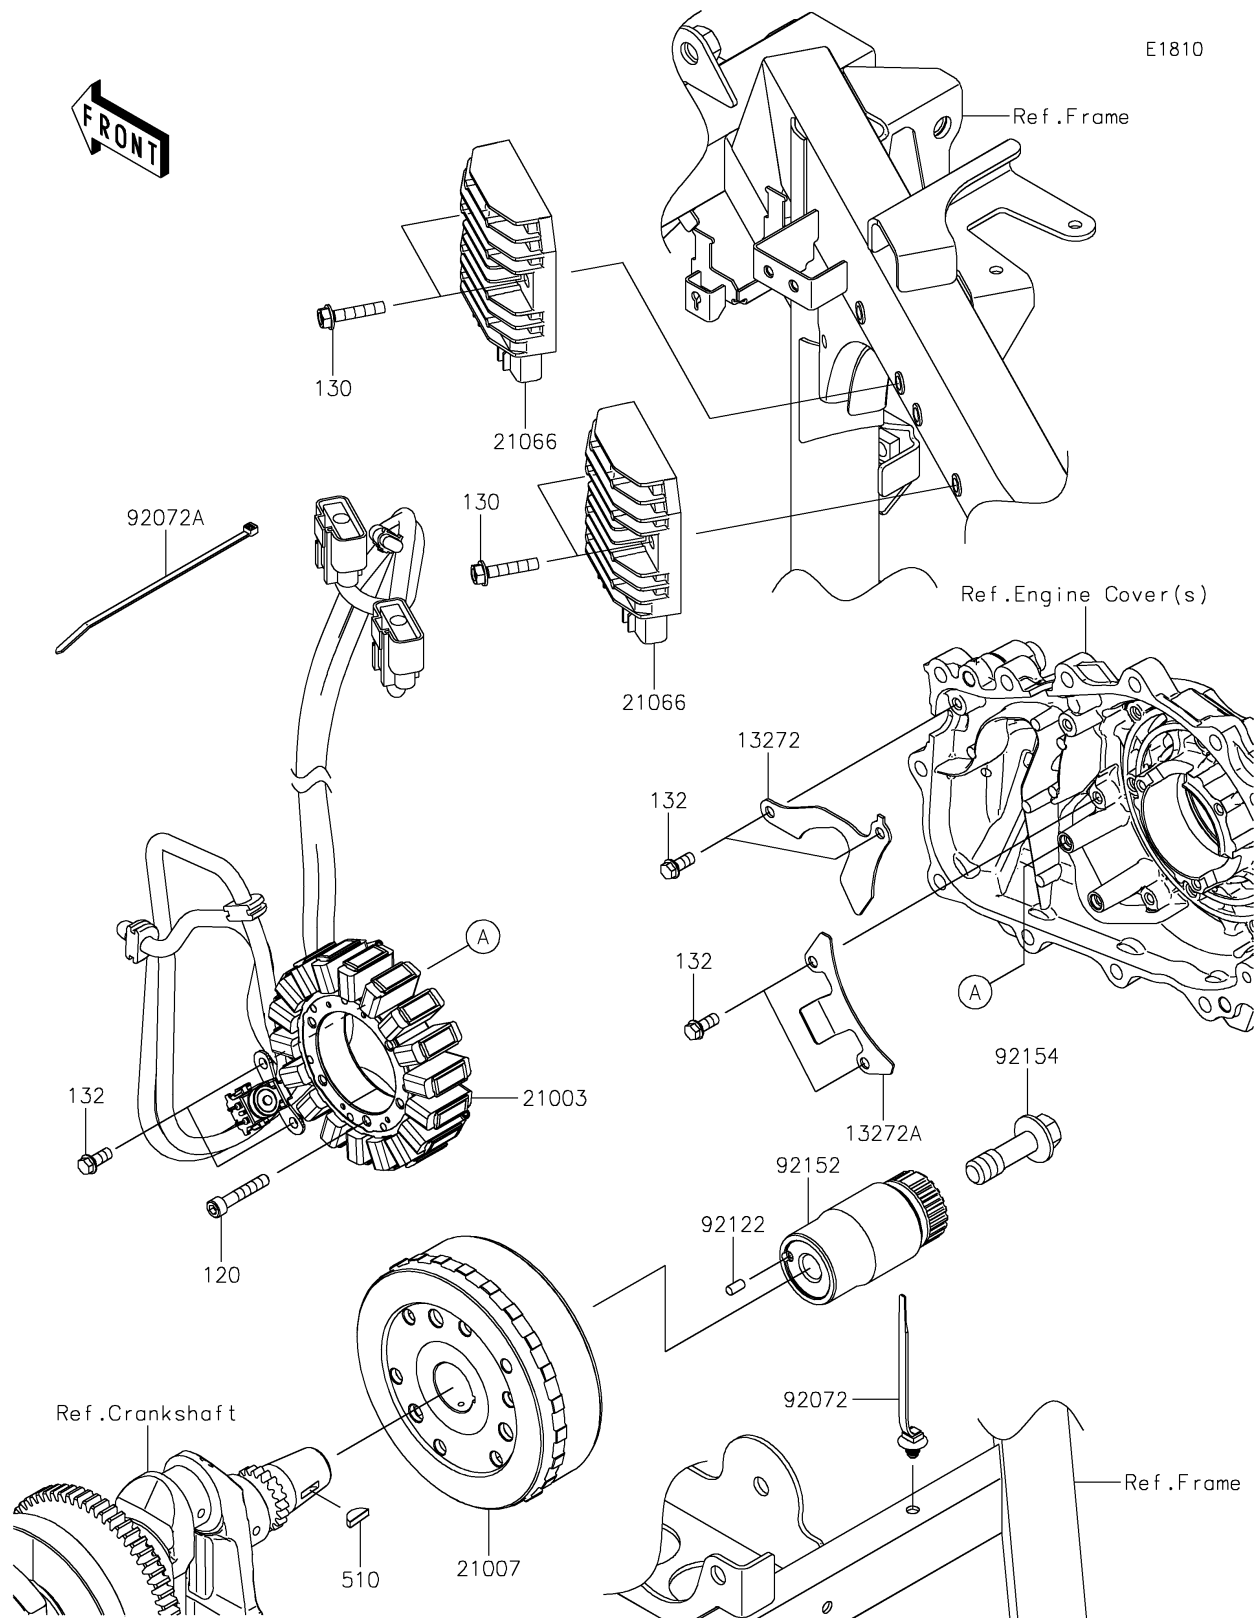

2026 RIDGE CREW HVAC Camo

PARTS DIAGRAM

Generator

2026 RIDGE CREW HVAC Camo

PARTS LIST

Generator

ITEM NAME	PART NUMBER	QUANTITY
PLATE,LEAD WIRE (Ref # 13272)	13272-4122	1
PLATE,LEAD WIRE (Ref # 13272A)	13272-4123	1
STATOR (Ref # 21003)	21003-0223	1
ROTOR (Ref # 21007)	21007-0731	1
REGULATOR-VOLTAGE (Ref # 21066)	21066-0771	2
BAND,OS170-FT7(BLACK) (Ref # 92072)	92072-1414	1
BAND,L=292.1 (Ref # 92072A)	92072-3509	1
ROLLER (Ref # 92122)	92122-0569	1
COLLAR (Ref # 92152)	92152-2932	1
BOLT,14X45 (Ref # 92154)	92154-7019	1
BOLT-SOCKET,6X35 (Ref # 120)	120CA0635	3
BOLT-FLANGED,6X30 (Ref # 130)	130BA0630	4
BOLT-FLANGED-SMALL,6X14 (Ref # 132)	132BA0614	6
KEY-WOODRUFF (Ref # 510)	510A4200	1