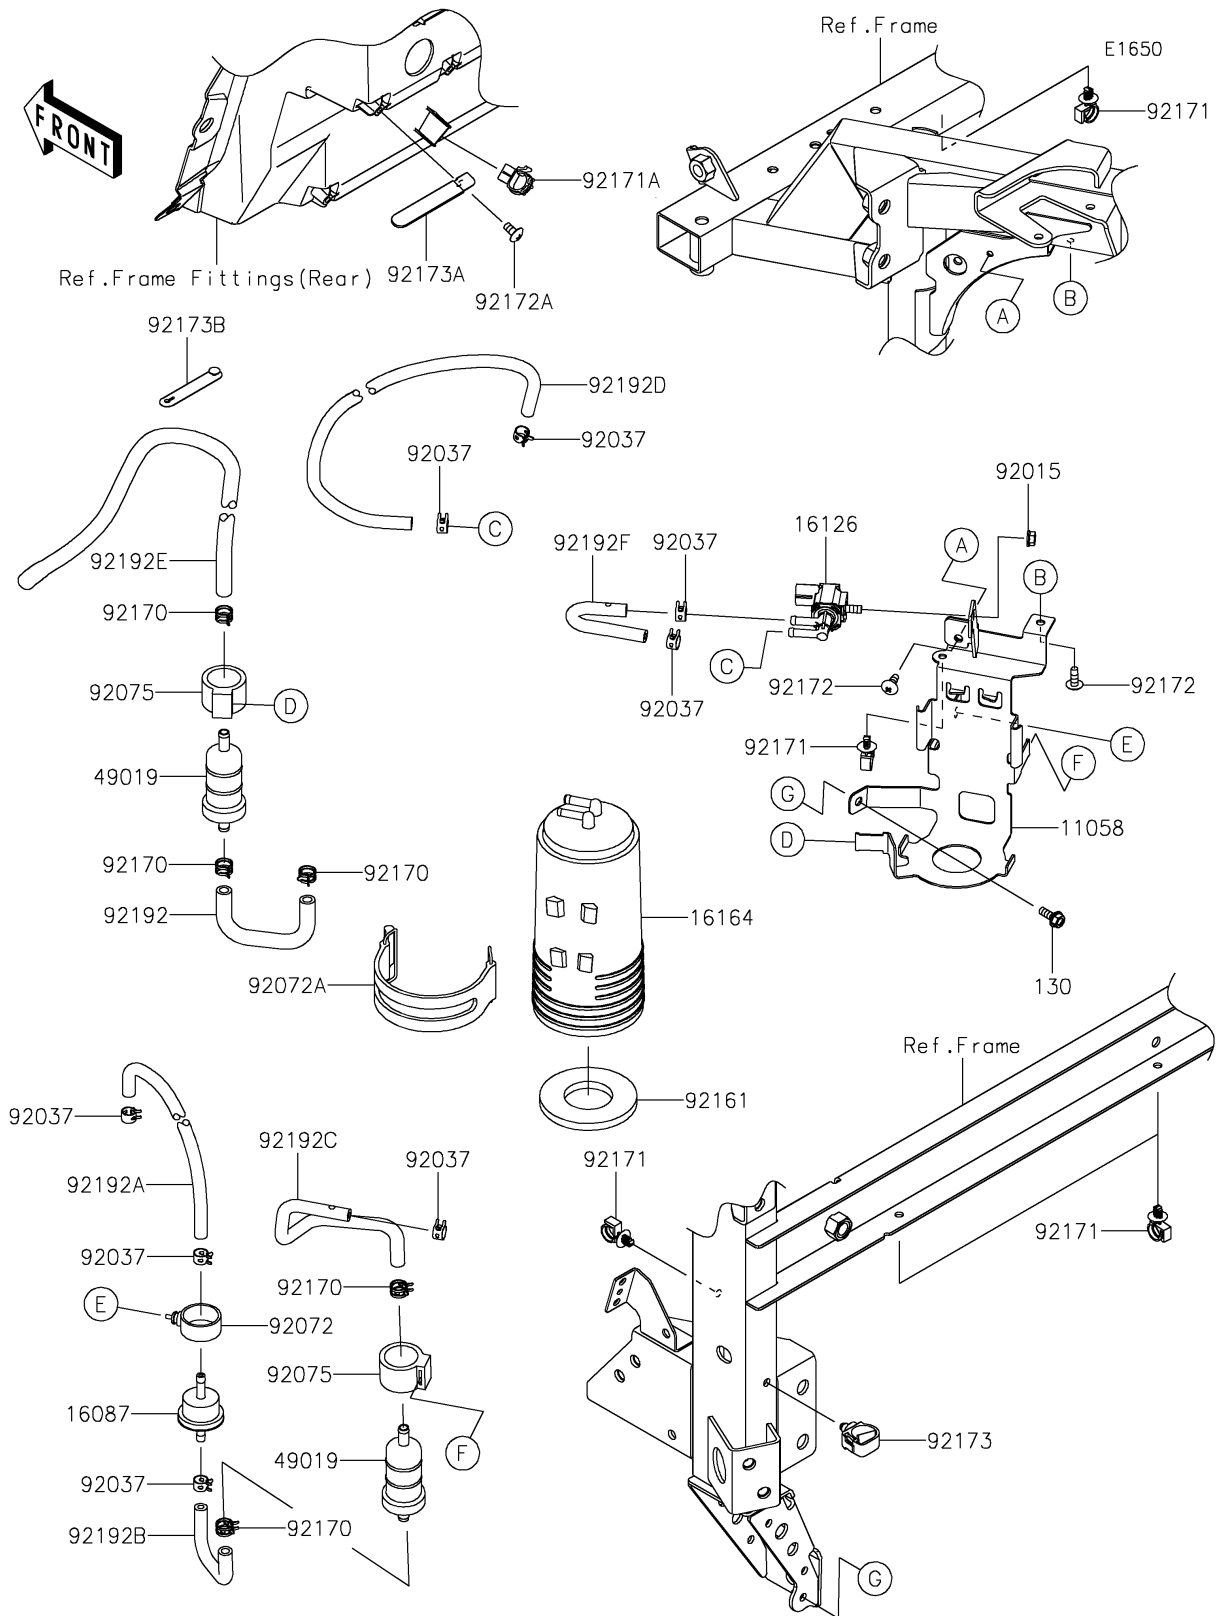

2026 RIDGE CREW HVAC

PARTS DIAGRAM

Fuel Evaporative System(CA)

2026 RIDGE CREW HVAC

PARTS LIST

Fuel Evaporative System(CA)

ITEM NAME

PART NUMBER

QUANTITY
