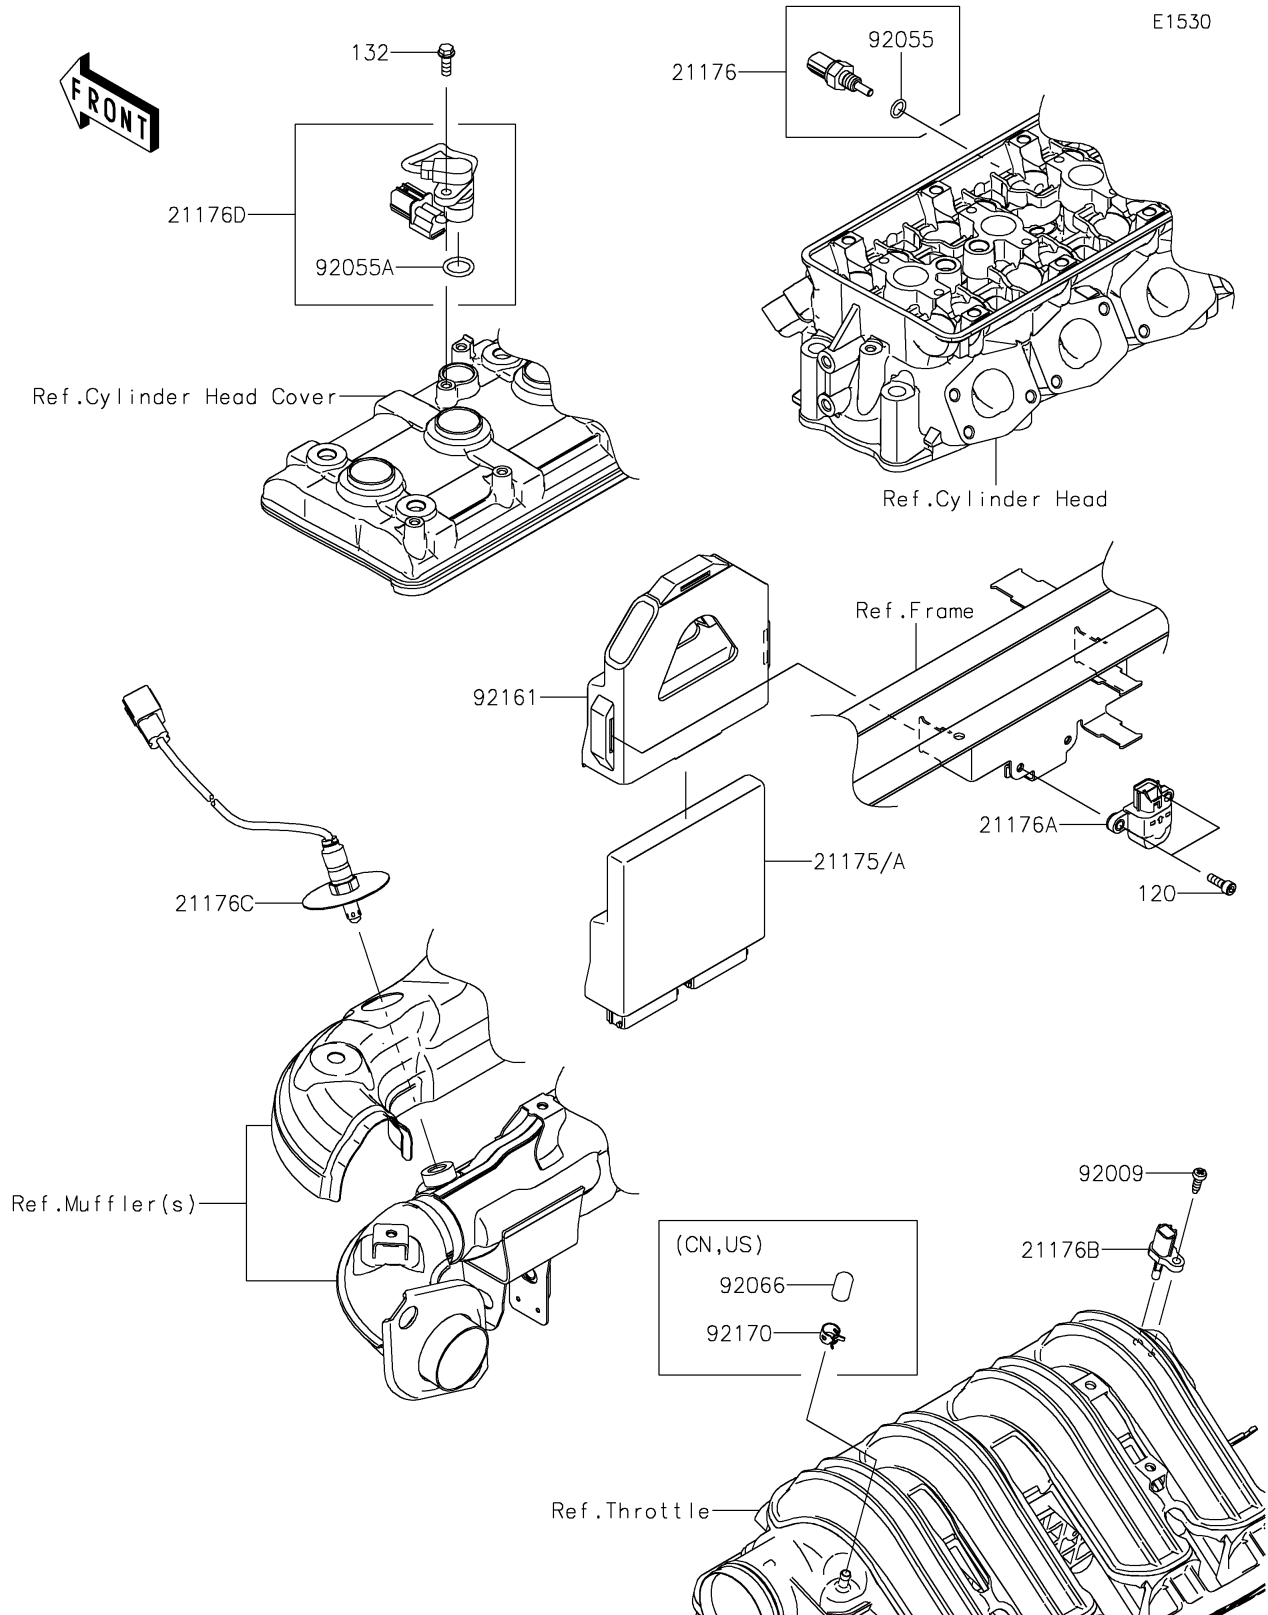

2026 RIDGE CREW HVAC

PARTS DIAGRAM

Fuel Injection