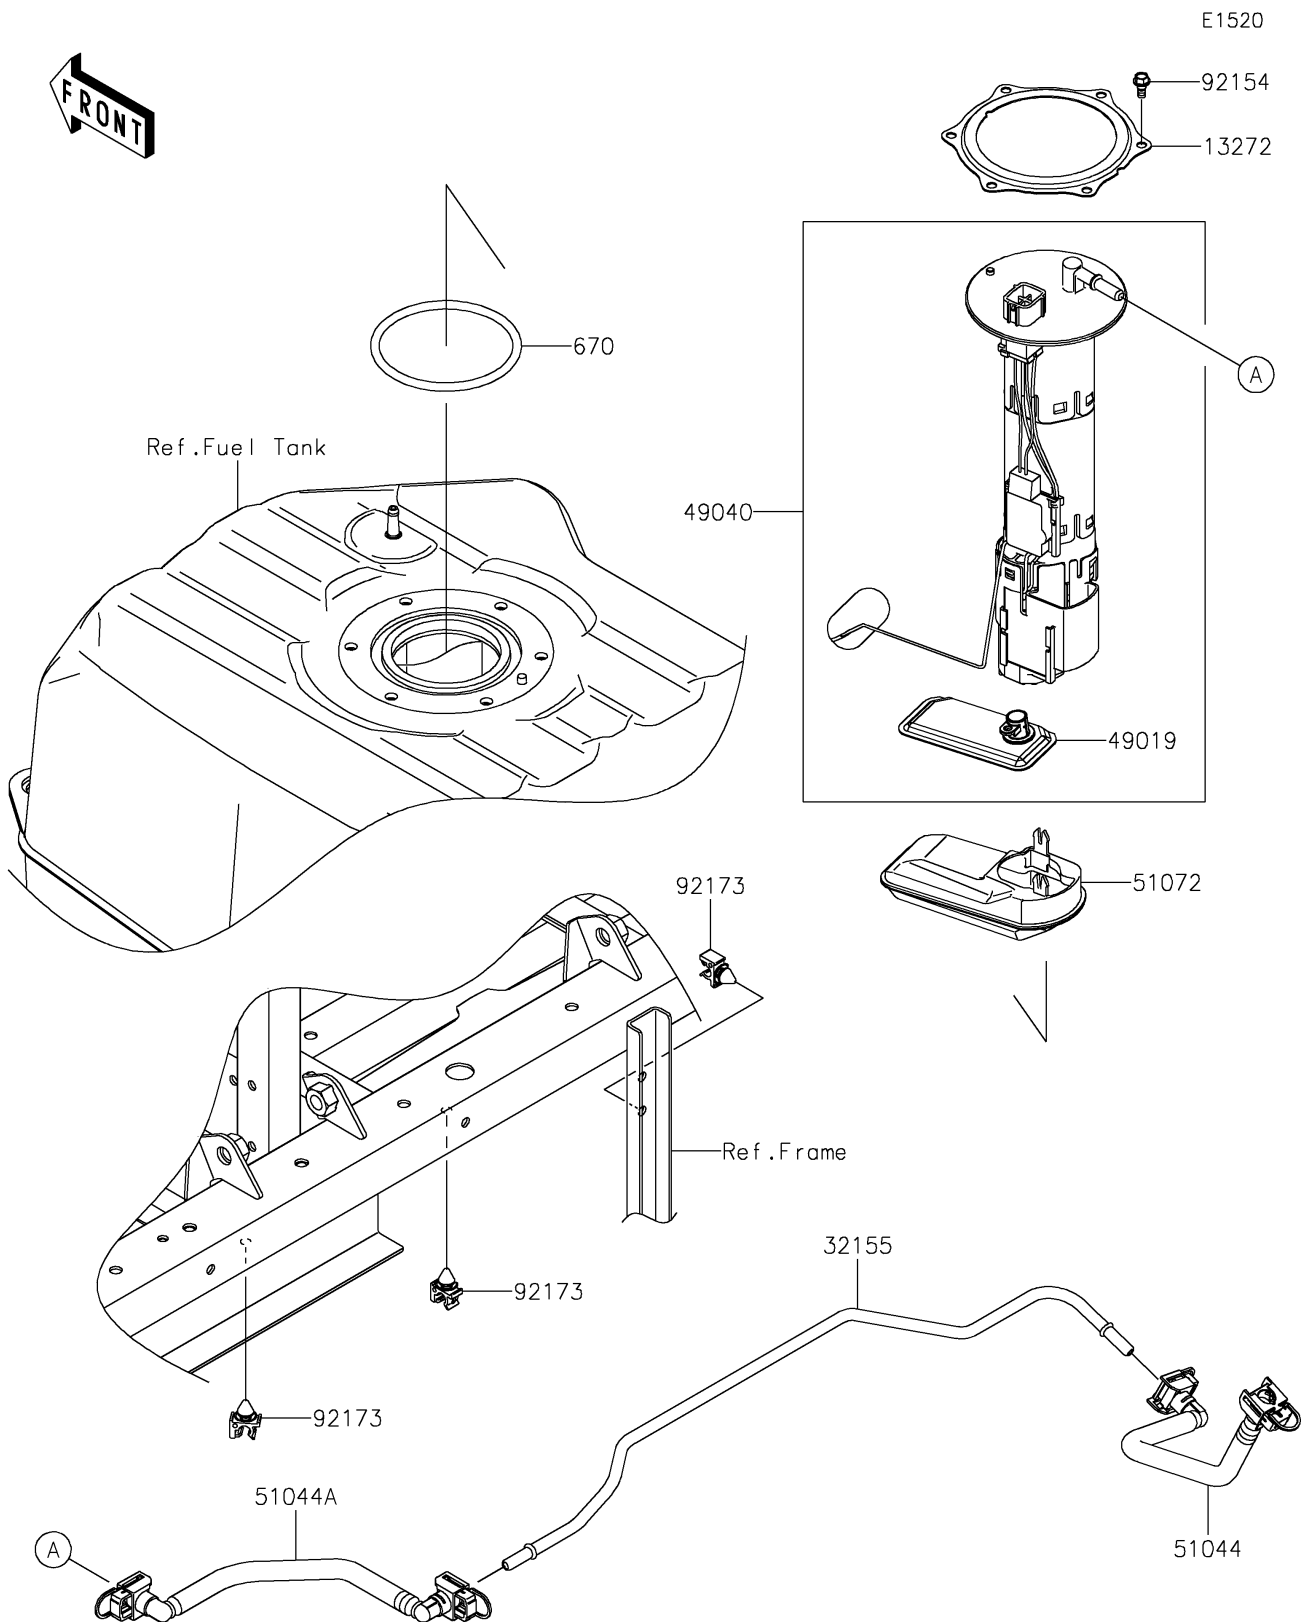

2026 RIDGE® CREW HVAC

PARTS DIAGRAM

Fuel Pump

2026 RIDGE® CREW HVAC

PARTS LIST

Fuel Pump

ITEM NAME	PART NUMBER	QUANTITY
PLATE (Ref # 13272)	13272-2500	1
PIPE,FUEL (Ref # 32155)	32155-7458	1
FILTER-FUEL (Ref # 49019)	49019-0034	1
PUMP-FUEL (Ref # 49040)	49040-0828	1
TUBE-ASSY,PIPE-ENGINE (Ref # 51044)	51044-1240	1
TUBE-ASSY,PUMP-PIPE (Ref # 51044A)	51044-1241	1
CHAMBER-FUEL (Ref # 51072)	51072-0008	1
BOLT,FUEL PUMP (Ref # 92154)	92154-1326	6
CLAMP,FUEL PIPE (Ref # 92173)	92173-1213	3
O RING (Ref # 670)	670E5090	1