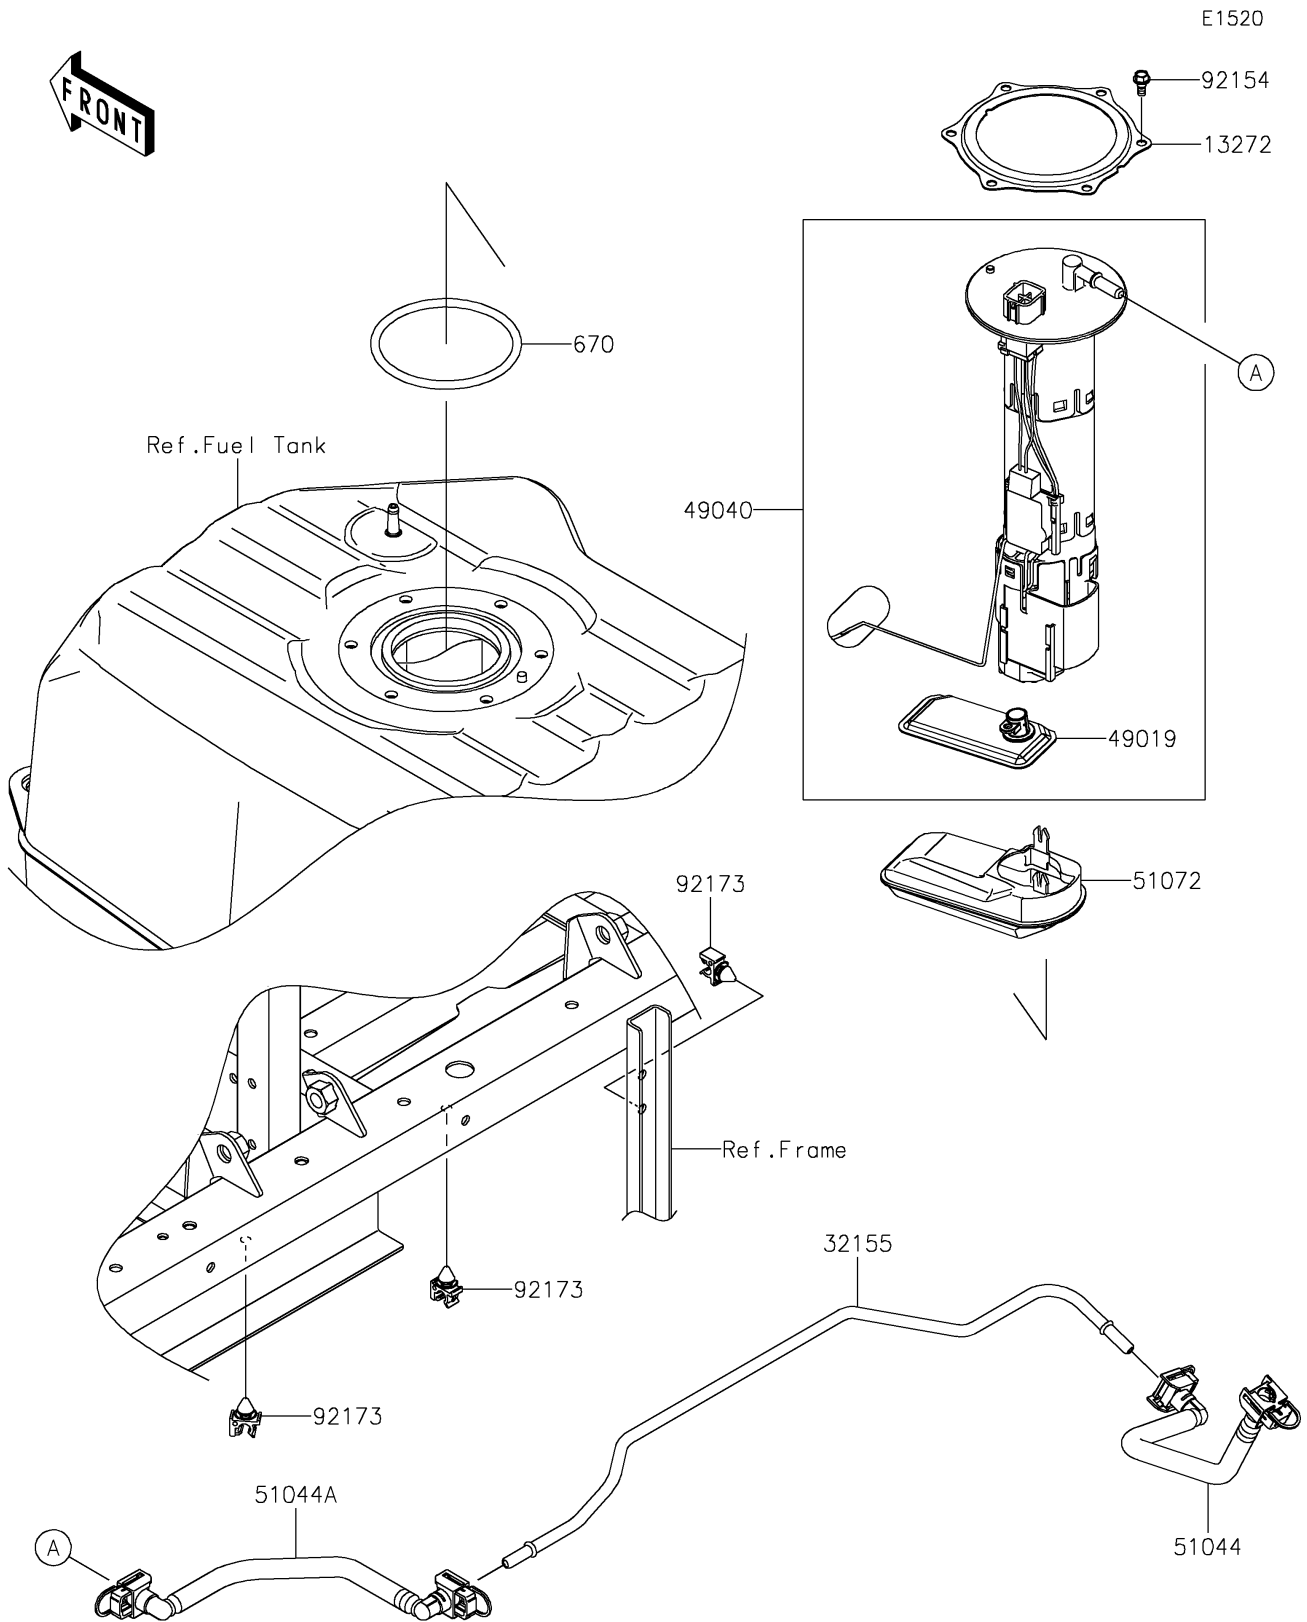

2026 RIDGE® CREW HVAC CAMO

PARTS DIAGRAM

Fuel Pump

2026 RIDGE® CREW HVAC CAMO

PARTS LIST

Fuel Pump

ITEM NAME	PART NUMBER	QUANTITY
PLATE (Ref # 13272)	13272-2500	1
PIPE,FUEL (Ref # 32155)	32155-7458	1
FILTER-FUEL (Ref # 49019)	49019-0034	1
PUMP-FUEL (Ref # 49040)	49040-0828	1
TUBE-ASSY,PIPE-ENGINE (Ref # 51044)	51044-1240	1
TUBE-ASSY,PUMP-PIPE (Ref # 51044A)	51044-1241	1
CHAMBER-FUEL (Ref # 51072)	51072-0008	1
BOLT,FUEL PUMP (Ref # 92154)	92154-1326	6
CLAMP,FUEL PIPE (Ref # 92173)	92173-1213	3
O RING (Ref # 670)	670E5090	1