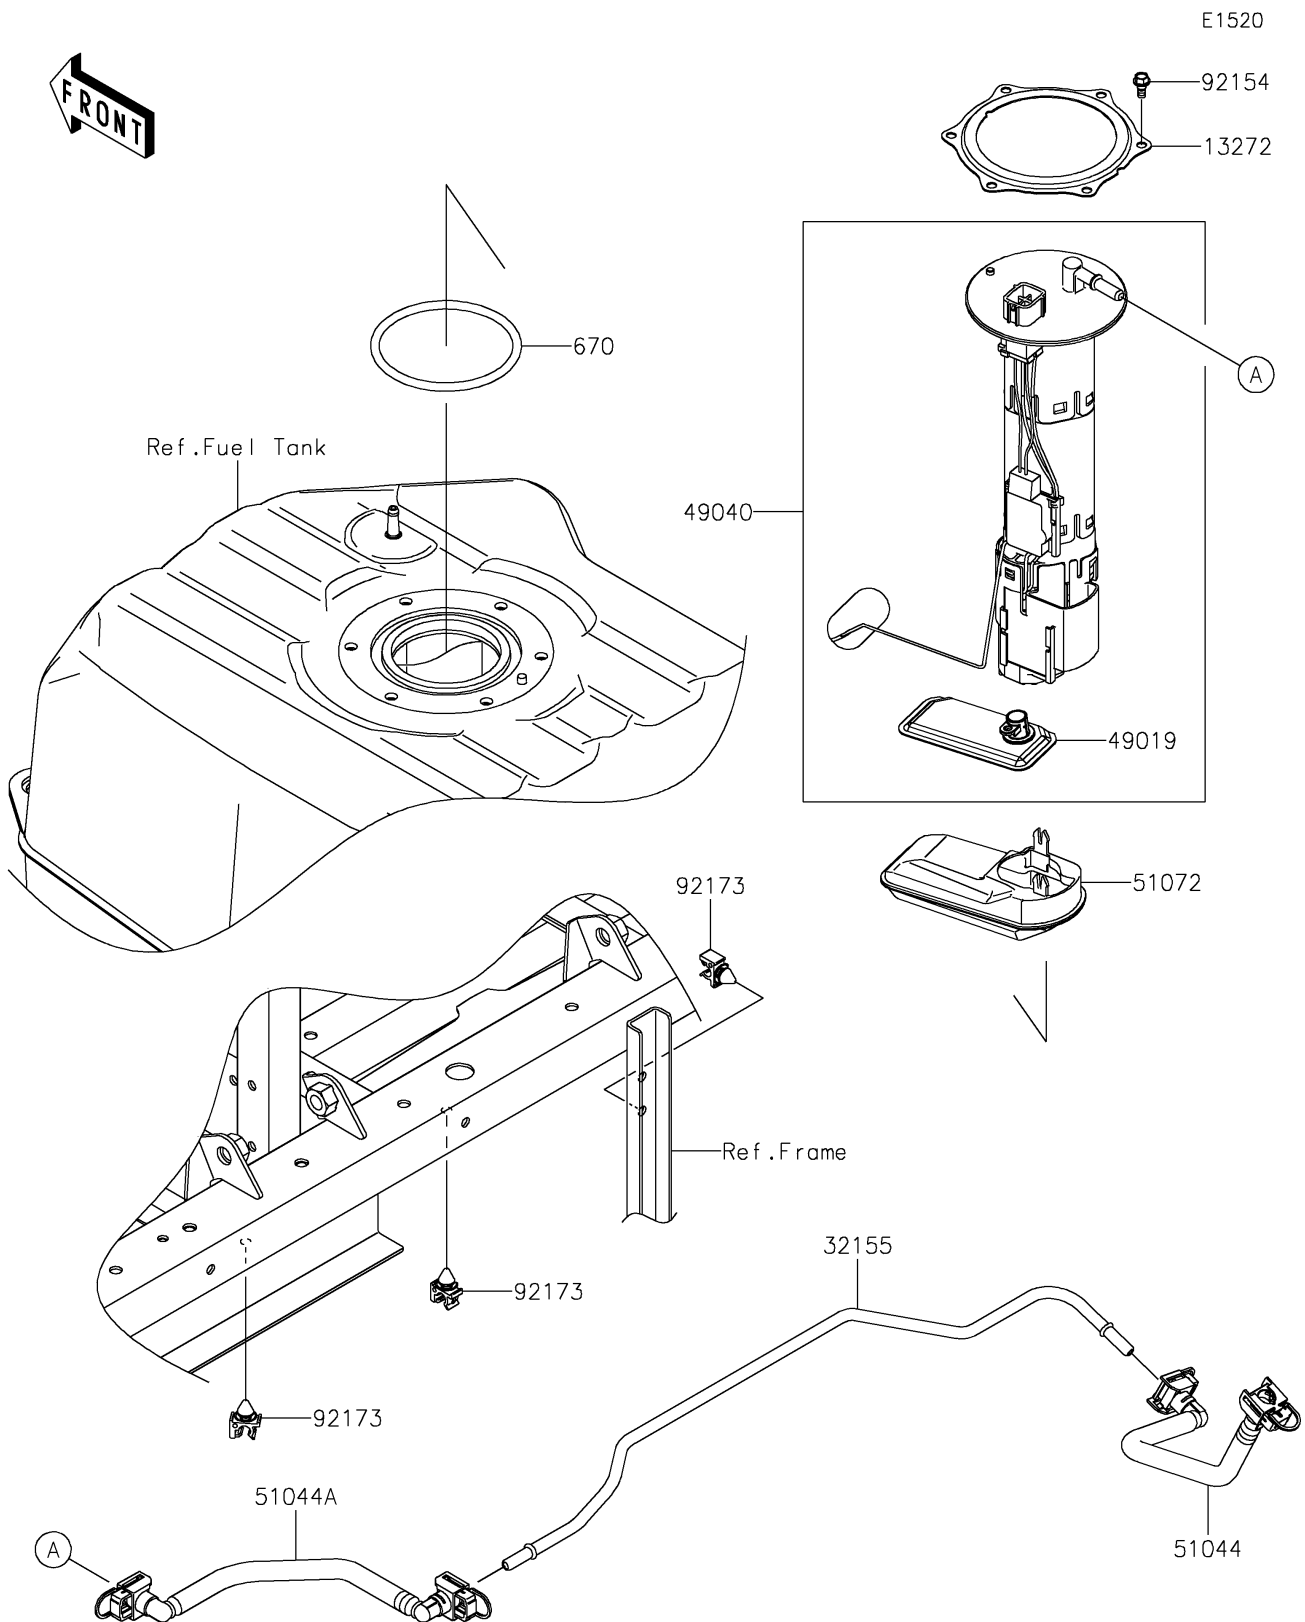

2026 RIDGE CREW HVAC Camo

PARTS DIAGRAM

Fuel Pump

2026 RIDGE CREW HVAC Camo

PARTS LIST

Fuel Pump

ITEM NAME	PART NUMBER	QUANTITY
PLATE (Ref # 13272)	13272-2500	1
PIPE,FUEL (Ref # 32155)	32155-7458	1
FILTER-FUEL (Ref # 49019)	49019-0034	1
PUMP-FUEL (Ref # 49040)	49040-0828	1
TUBE-ASSY,PIPE-ENGINE (Ref # 51044)	51044-1240	1
TUBE-ASSY,PUMP-PIPE (Ref # 51044A)	51044-1241	1
CHAMBER-FUEL (Ref # 51072)	51072-0008	1
BOLT,FUEL PUMP (Ref # 92154)	92154-1326	6
CLAMP,FUEL PIPE (Ref # 92173)	92173-1213	3
O RING (Ref # 670)	670E5090	1