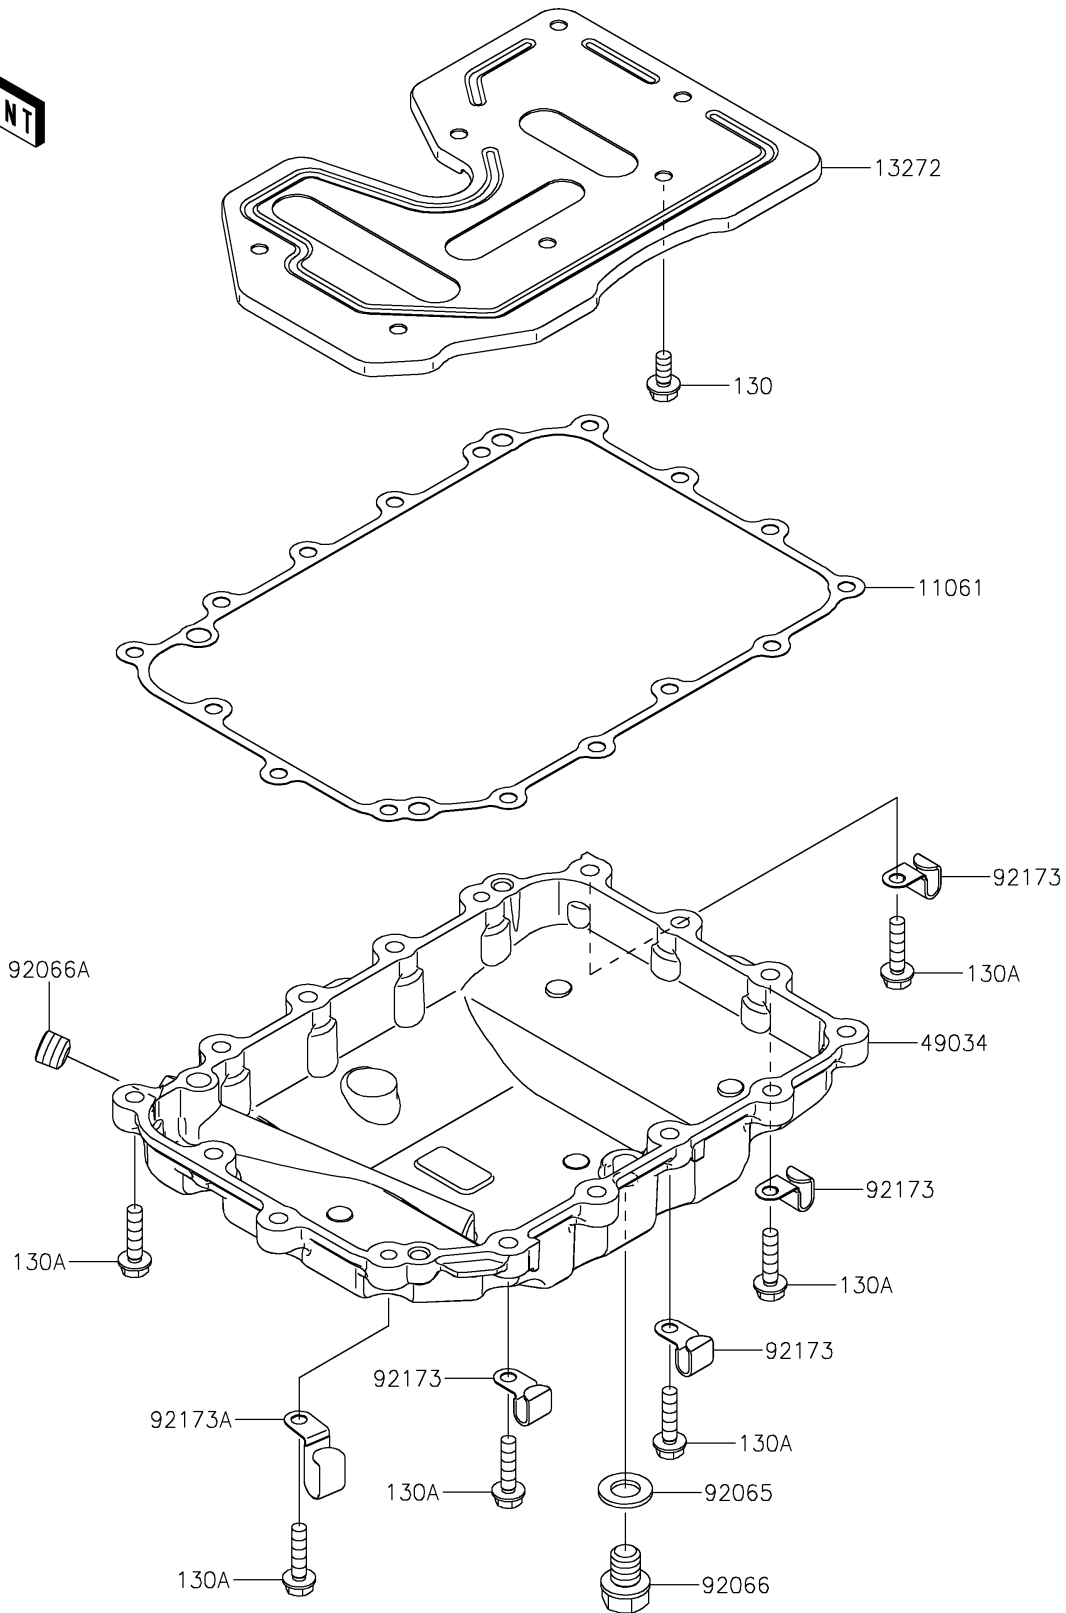

2026 RIDGE® CREW HVAC

PARTS DIAGRAM

Oil Pan

E1434

2026 RIDGE® CREW HVAC

PARTS LIST

Oil Pan

ITEM NAME

PART NUMBER

QUANTITY
