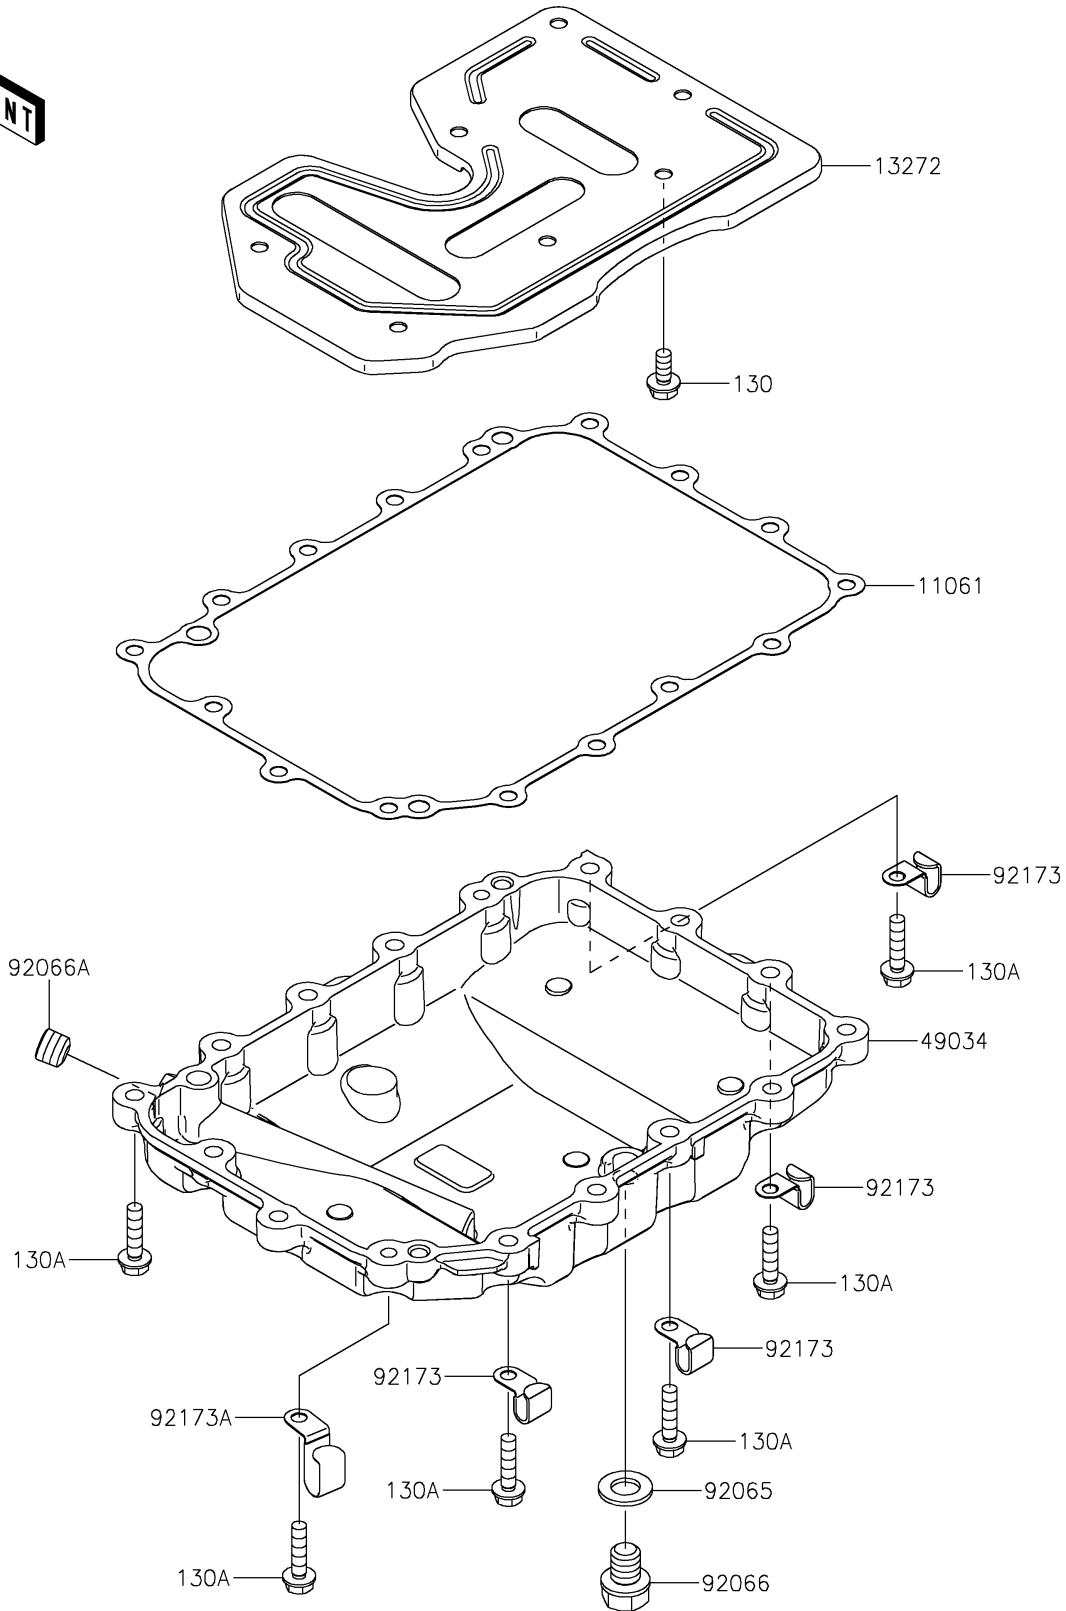

2026 RIDGE CREW HVAC

PARTS DIAGRAM

Oil Pan

E1434

2026 RIDGE CREW HVAC

PARTS LIST

Oil Pan

ITEM NAME

PART NUMBER

QUANTITY
