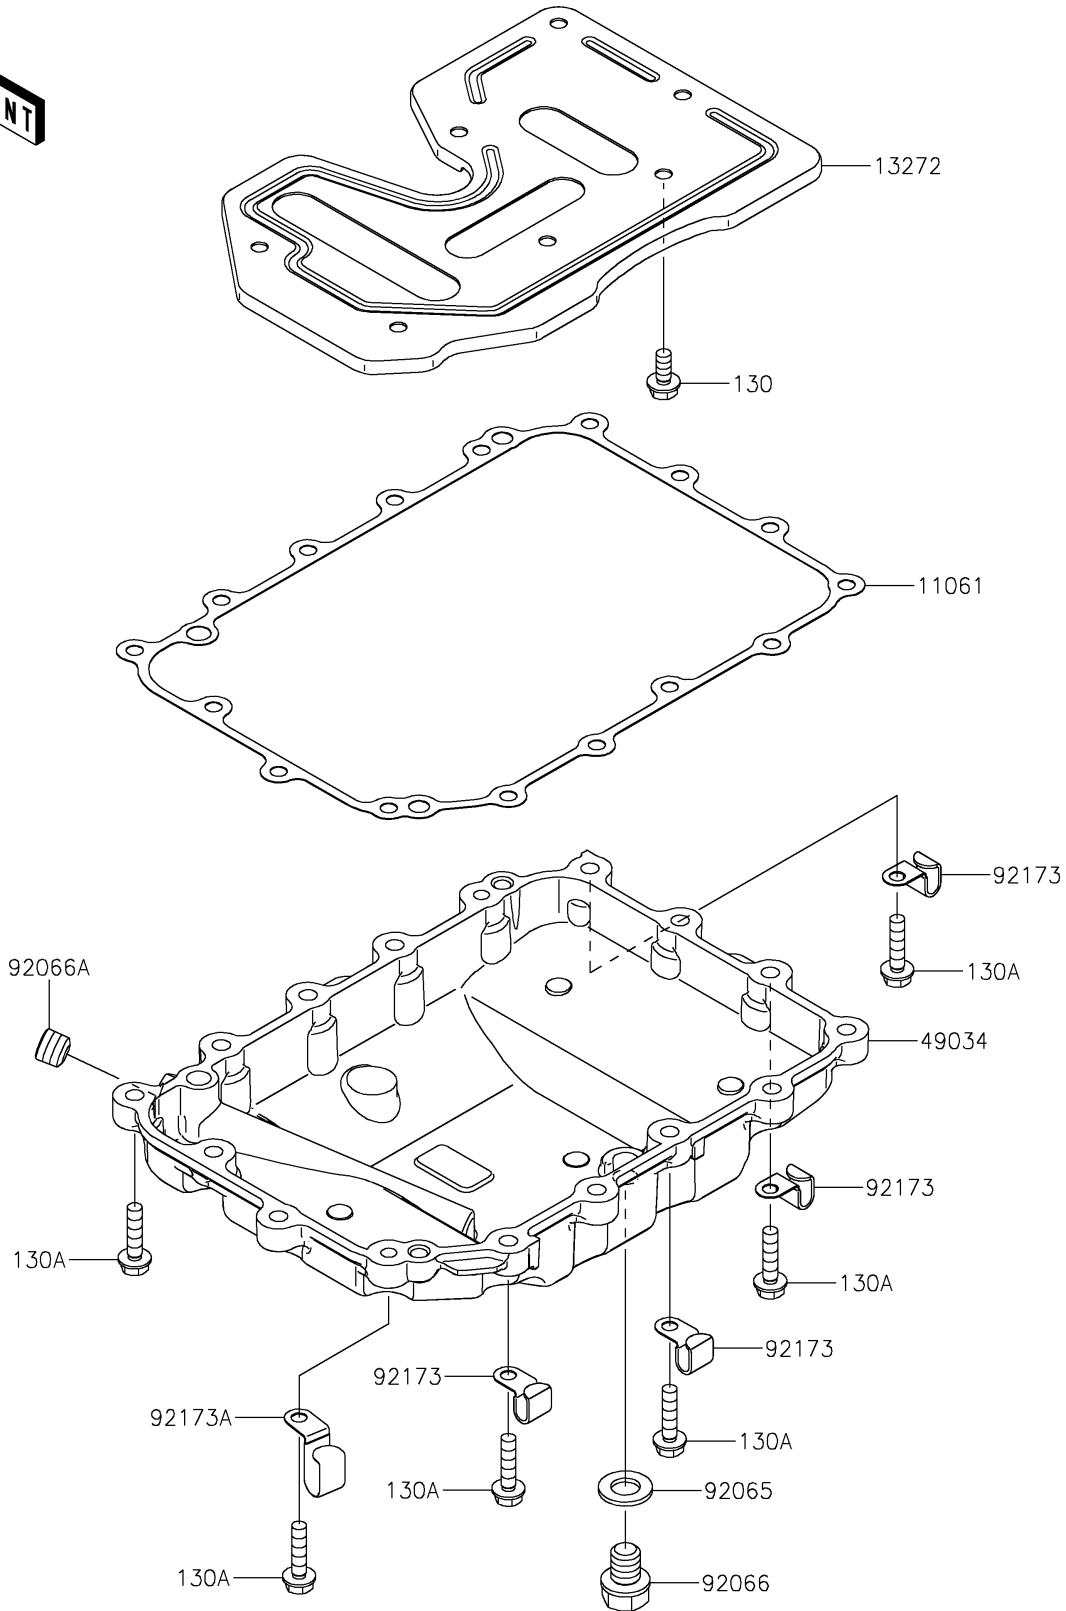

2026 RIDGE® CREW HVAC CAMO

PARTS DIAGRAM

Oil Pan

E1434

2026 RIDGE® CREW HVAC CAMO

PARTS LIST

Oil Pan

ITEM NAME	PART NUMBER	QUANTITY
-----------	-------------	----------
