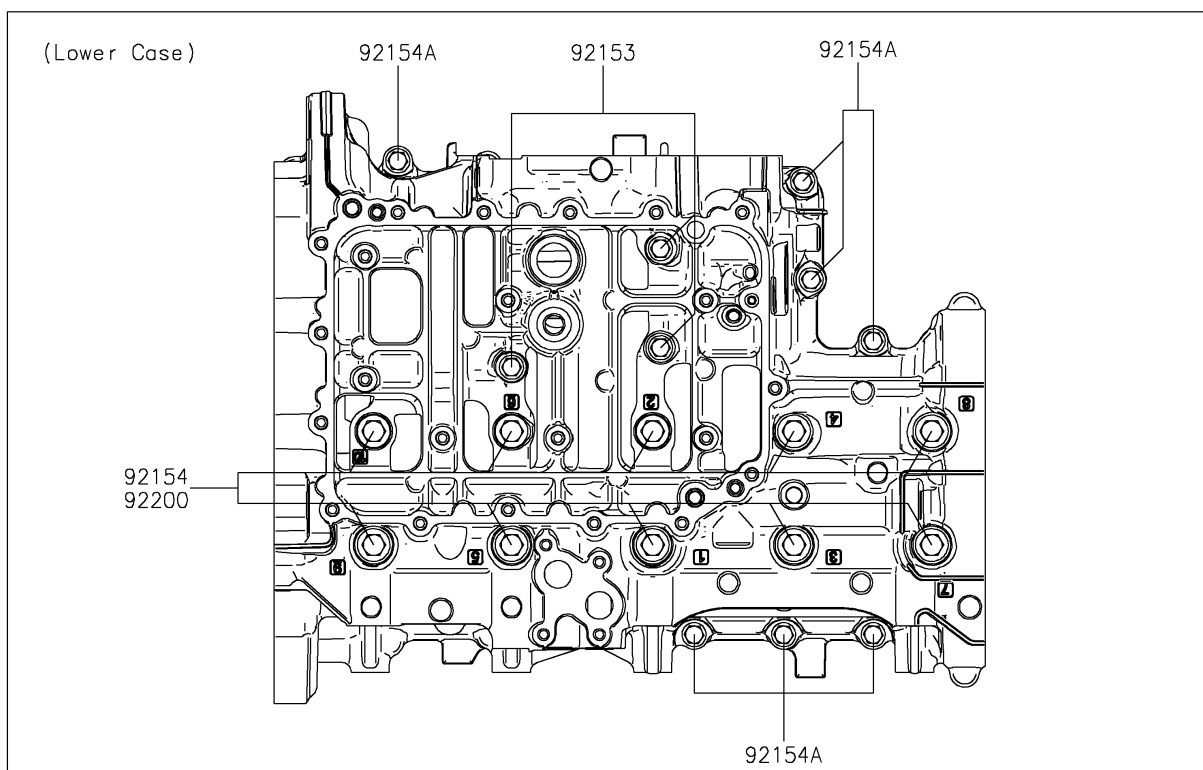

2026 RIDGE® CREW HVAC CAMO

PARTS DIAGRAM

Crankcase Bolt Pattern

E1412

2026 RIDGE® CREW HVAC CAMO

PARTS LIST

Crankcase Bolt Pattern

ITEM NAME	PART NUMBER	QUANTITY
BOLT,FLANGED,7X85 (Ref # 92153)	92153-1043	3
BOLT,FLANGED,7X60 (Ref # 92153A)	92153-1045	1
BOLT,FLANGED,10X100 (Ref # 92154)	92154-1446	10
BOLT,7X35 (Ref # 92154A)	92154-4472	17
WASHER,10.2X18.4X1.8 (Ref # 92200)	92200-0990	10