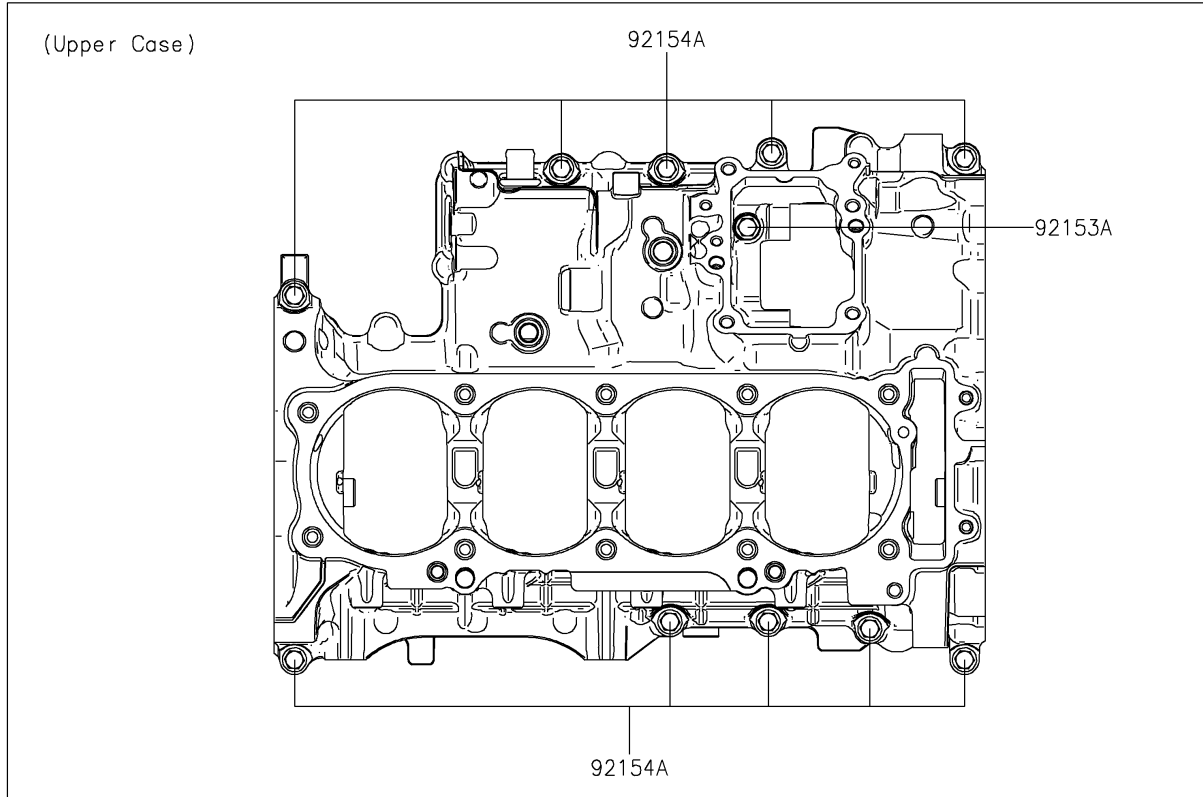

2026 RIDGE® CREW HVAC CAMO

PARTS DIAGRAM

Crankcase Bolt Pattern

E1412

2026 RIDGE® CREW HVAC CAMO

PARTS LIST

Crankcase Bolt Pattern

ITEM NAME	PART NUMBER	QUANTITY
BOLT,FLANGED,7X85 (Ref # 92153)	92153-1043	3
BOLT,FLANGED,7X60 (Ref # 92153A)	92153-1045	1
BOLT,FLANGED,10X100 (Ref # 92154)	92154-1446	10
BOLT,7X35 (Ref # 92154A)	92154-4472	17
WASHER,10.2X18.4X1.8 (Ref # 92200)	92200-0990	10