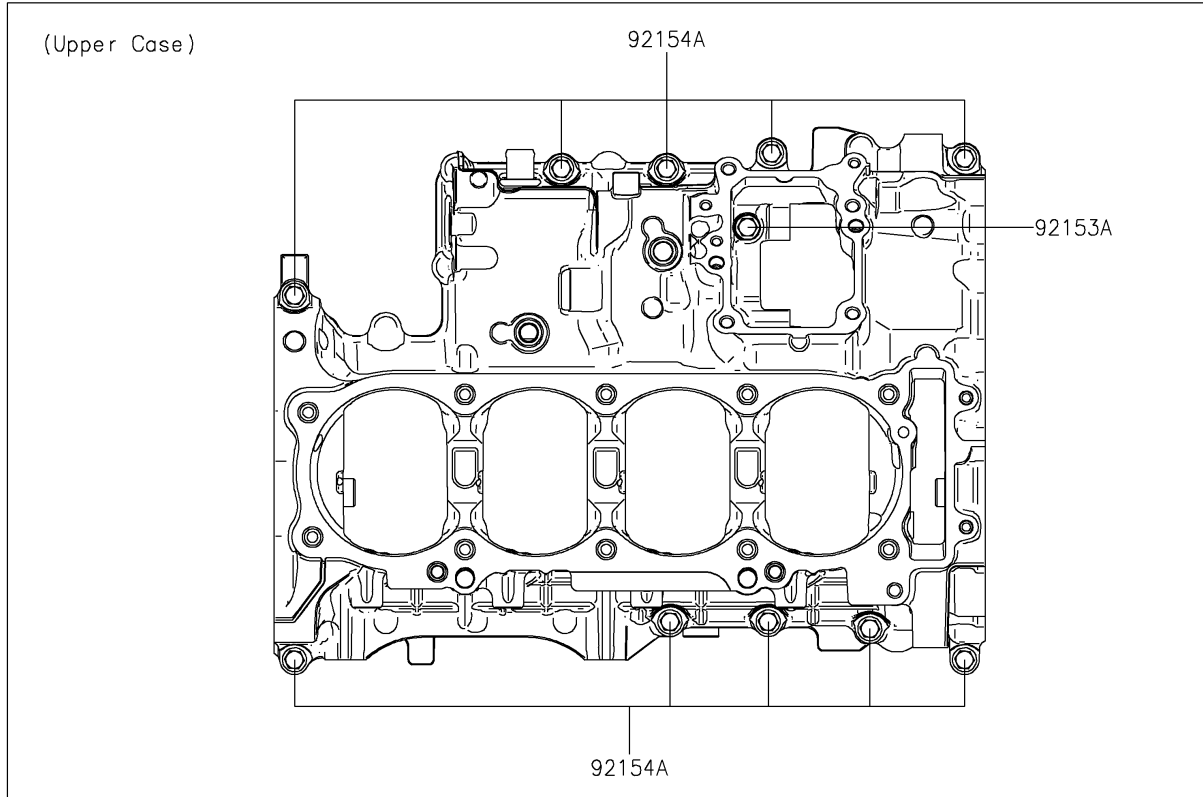

2026 RIDGE CREW HVAC Camo

PARTS DIAGRAM

Crankcase Bolt Pattern

E1412

2026 RIDGE CREW HVAC Camo

PARTS LIST

Crankcase Bolt Pattern

ITEM NAME	PART NUMBER	QUANTITY
BOLT,FLANGED,7X85 (Ref # 92153)	92153-1043	3
BOLT,FLANGED,7X60 (Ref # 92153A)	92153-1045	1
BOLT,FLANGED,10X100 (Ref # 92154)	92154-1446	10
BOLT,7X35 (Ref # 92154A)	92154-4472	17
WASHER,10.2X18.4X1.8 (Ref # 92200)	92200-0990	10