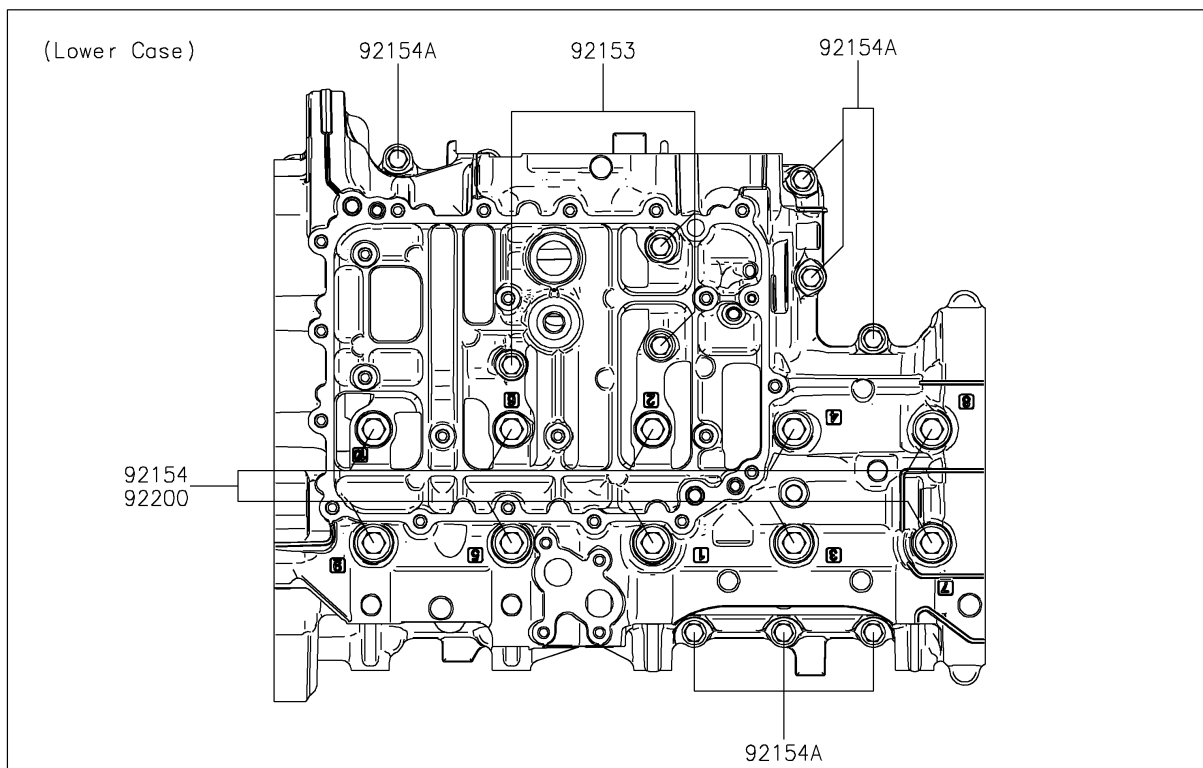

2026 RIDGE CREW HVAC Camo

PARTS DIAGRAM

Crankcase Bolt Pattern

E1412

2026 RIDGE CREW HVAC Camo

PARTS LIST

Crankcase Bolt Pattern

ITEM NAME	PART NUMBER	QUANTITY
BOLT,FLANGED,7X85 (Ref # 92153)	92153-1043	3
BOLT,FLANGED,7X60 (Ref # 92153A)	92153-1045	1
BOLT,FLANGED,10X100 (Ref # 92154)	92154-1446	10
BOLT,7X35 (Ref # 92154A)	92154-4472	17
WASHER,10.2X18.4X1.8 (Ref # 92200)	92200-0990	10