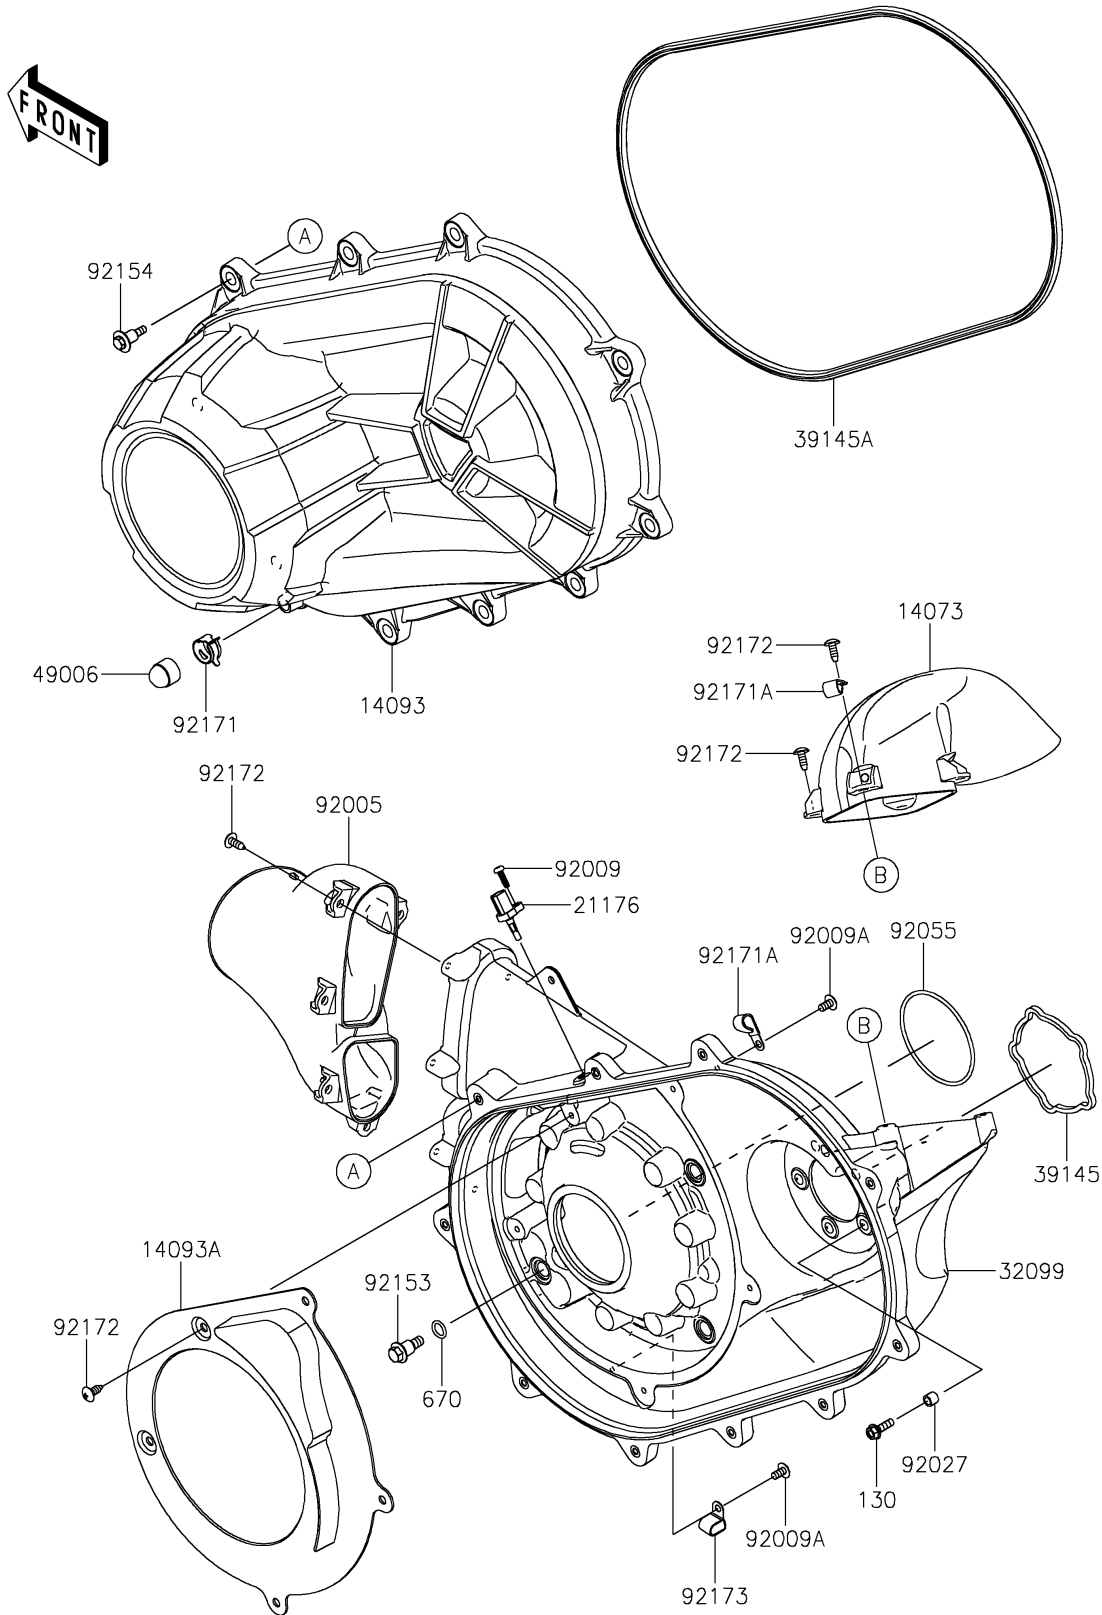

2026 RIDGE CREW HVAC

PARTS DIAGRAM

Converter Cover

E1393

2026 RIDGE CREW HVAC

PARTS LIST

Converter Cover

ITEM NAME	PART NUMBER	QUANTITY
DUCT,EXHAUST (Ref # 14073)	14073-1915	1
COVER,CVT (Ref # 14093)	14093-1453	1
COVER,AIR GUIDE (Ref # 14093A)	14093-1454	1
SENSOR,AIR TEMPERATURE (Ref # 21176)	21176-0048	1
CASE,CVT (Ref # 32099)	32099-0829	1
TRIM-SEAL (Ref # 39145)	39145-0714	1
TRIM-SEAL,CVT COVER (Ref # 39145A)	39145-0760	1
BOOT,DRAIN (Ref # 49006)	49006-3718	1
FITTING,INTAKE (Ref # 92005)	92005-1450	1
SCREW,TAPPING,5X16 (Ref # 92009)	92009-1264	1
SCREW,6X12 (Ref # 92009A)	92009-1480	2
COLLAR,6.8X10X8.5 (Ref # 92027)	92027-129	5
RING-O,84.4X3.1 (Ref # 92055)	92055-0916	1
BOLT,8X26.5 (Ref # 92153)	92153-0594	4
BOLT,CVT COVER (Ref # 92154)	92154-1522	10
CLAMP (Ref # 92171)	92171-0329	1
CLAMP (Ref # 92171A)	92171-0739	2
SCREW,6X16 (Ref # 92172)	92172-0284	14
CLAMP (Ref # 92173)	92173-2439	1
BOLT-FLANGED,6X20 (Ref # 130)	130BA0620	5
O RING,12MM (Ref # 670)	670D2012	4