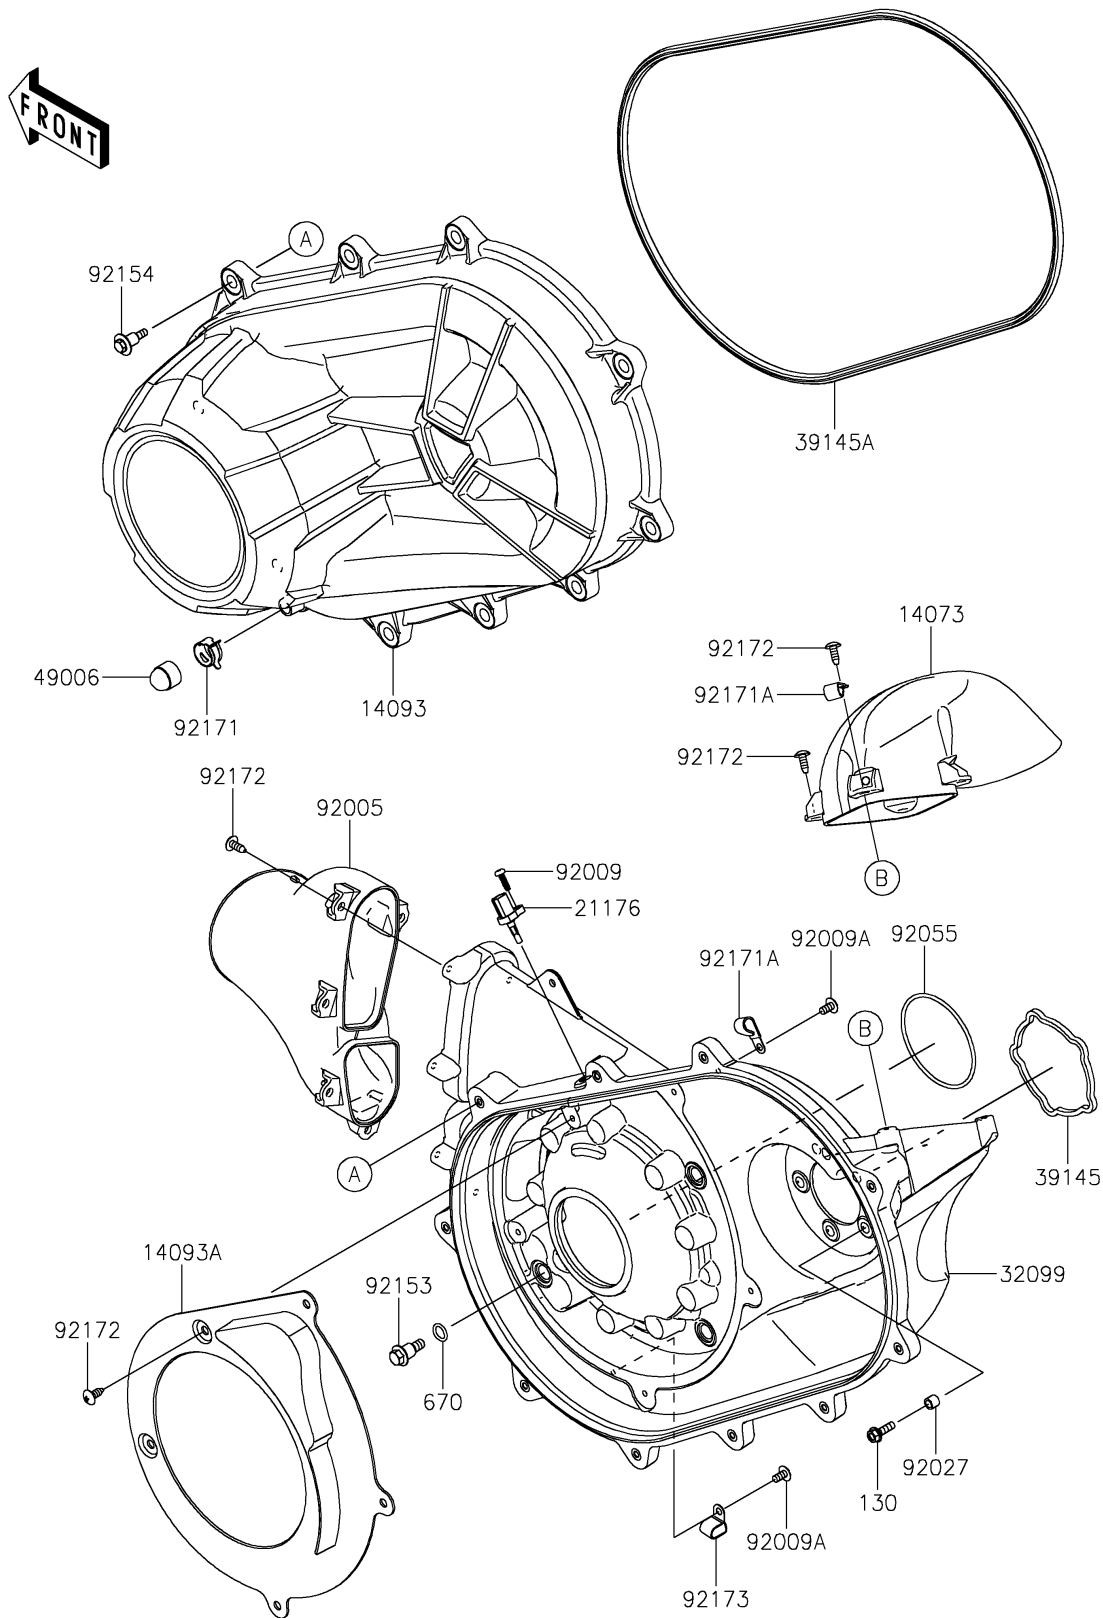

2026 RIDGE® CREW HVAC

PARTS DIAGRAM

Converter Cover

E1393

2026 RIDGE® CREW HVAC

PARTS LIST

Converter Cover

ITEM NAME	PART NUMBER	QUANTITY
DUCT,EXHAUST (Ref # 14073)	14073-1915	1
COVER,CVT (Ref # 14093)	14093-1453	1
COVER,AIR GUIDE (Ref # 14093A)	14093-1454	1
SENSOR,AIR TEMPERATURE (Ref # 21176)	21176-0048	1
CASE,CVT (Ref # 32099)	32099-0829	1
TRIM-SEAL (Ref # 39145)	39145-0714	1
TRIM-SEAL,CVT COVER (Ref # 39145A)	39145-0760	1
BOOT,DRAIN (Ref # 49006)	49006-3718	1
FITTING,INTAKE (Ref # 92005)	92005-1450	1
SCREW,TAPPING,5X16 (Ref # 92009)	92009-1264	1
SCREW,6X12 (Ref # 92009A)	92009-1480	2
COLLAR,6.8X10X8.5 (Ref # 92027)	92027-129	5
RING-O,84.4X3.1 (Ref # 92055)	92055-0916	1
BOLT,8X26.5 (Ref # 92153)	92153-0594	4
BOLT,CVT COVER (Ref # 92154)	92154-1522	10
CLAMP (Ref # 92171)	92171-0329	1
CLAMP (Ref # 92171A)	92171-0739	2
SCREW,6X16 (Ref # 92172)	92172-0284	14
CLAMP (Ref # 92173)	92173-2439	1
BOLT-FLANGED,6X20 (Ref # 130)	130BA0620	5
O RING,12MM (Ref # 670)	670D2012	4