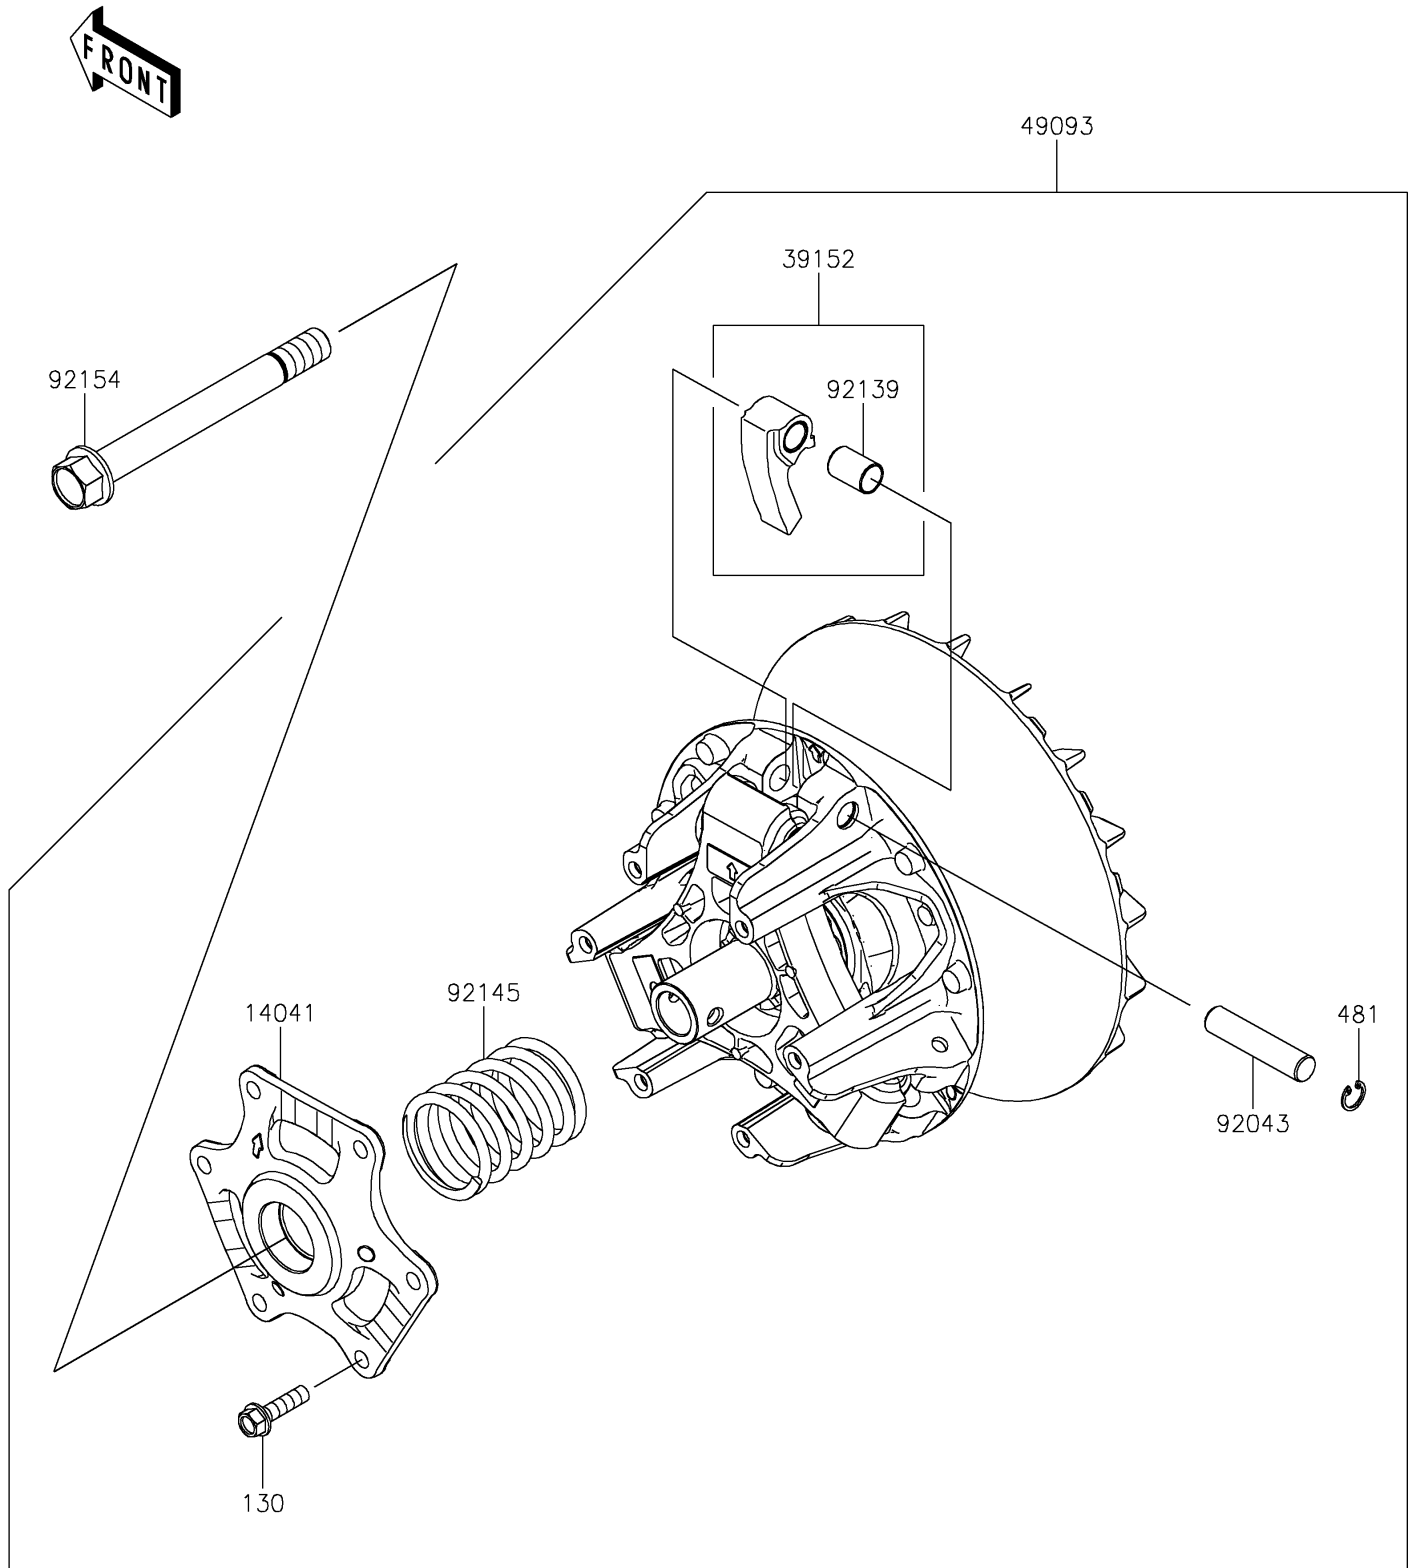

2026 RIDGE® CREW HVAC CAMO

PARTS DIAGRAM

Drive Converter

E1391

2026 RIDGE® CREW HVAC CAMO

PARTS LIST

Drive Converter

ITEM NAME	PART NUMBER	QUANTITY
COVER-COMP (Ref # 14041)	14041-0652	1
WEIGHT-RAMP (Ref # 39152)	39152-0122	3
CONVERTER-ASSY-DRIVE (Ref # 49093)	49093-0131	1
PIN (Ref # 92043)	92043-1780	3
BUSHING (Ref # 92139)	92139-0933	3
SPRING (Ref # 92145)	92145-2337	1
BOLT,16X154 (Ref # 92154)	92154-7044	1
BOLT-FLANGED,8X30 (Ref # 130)	130CA0830	6
CIRCLIP-TYPE-C (Ref # 481)	481J1400	3