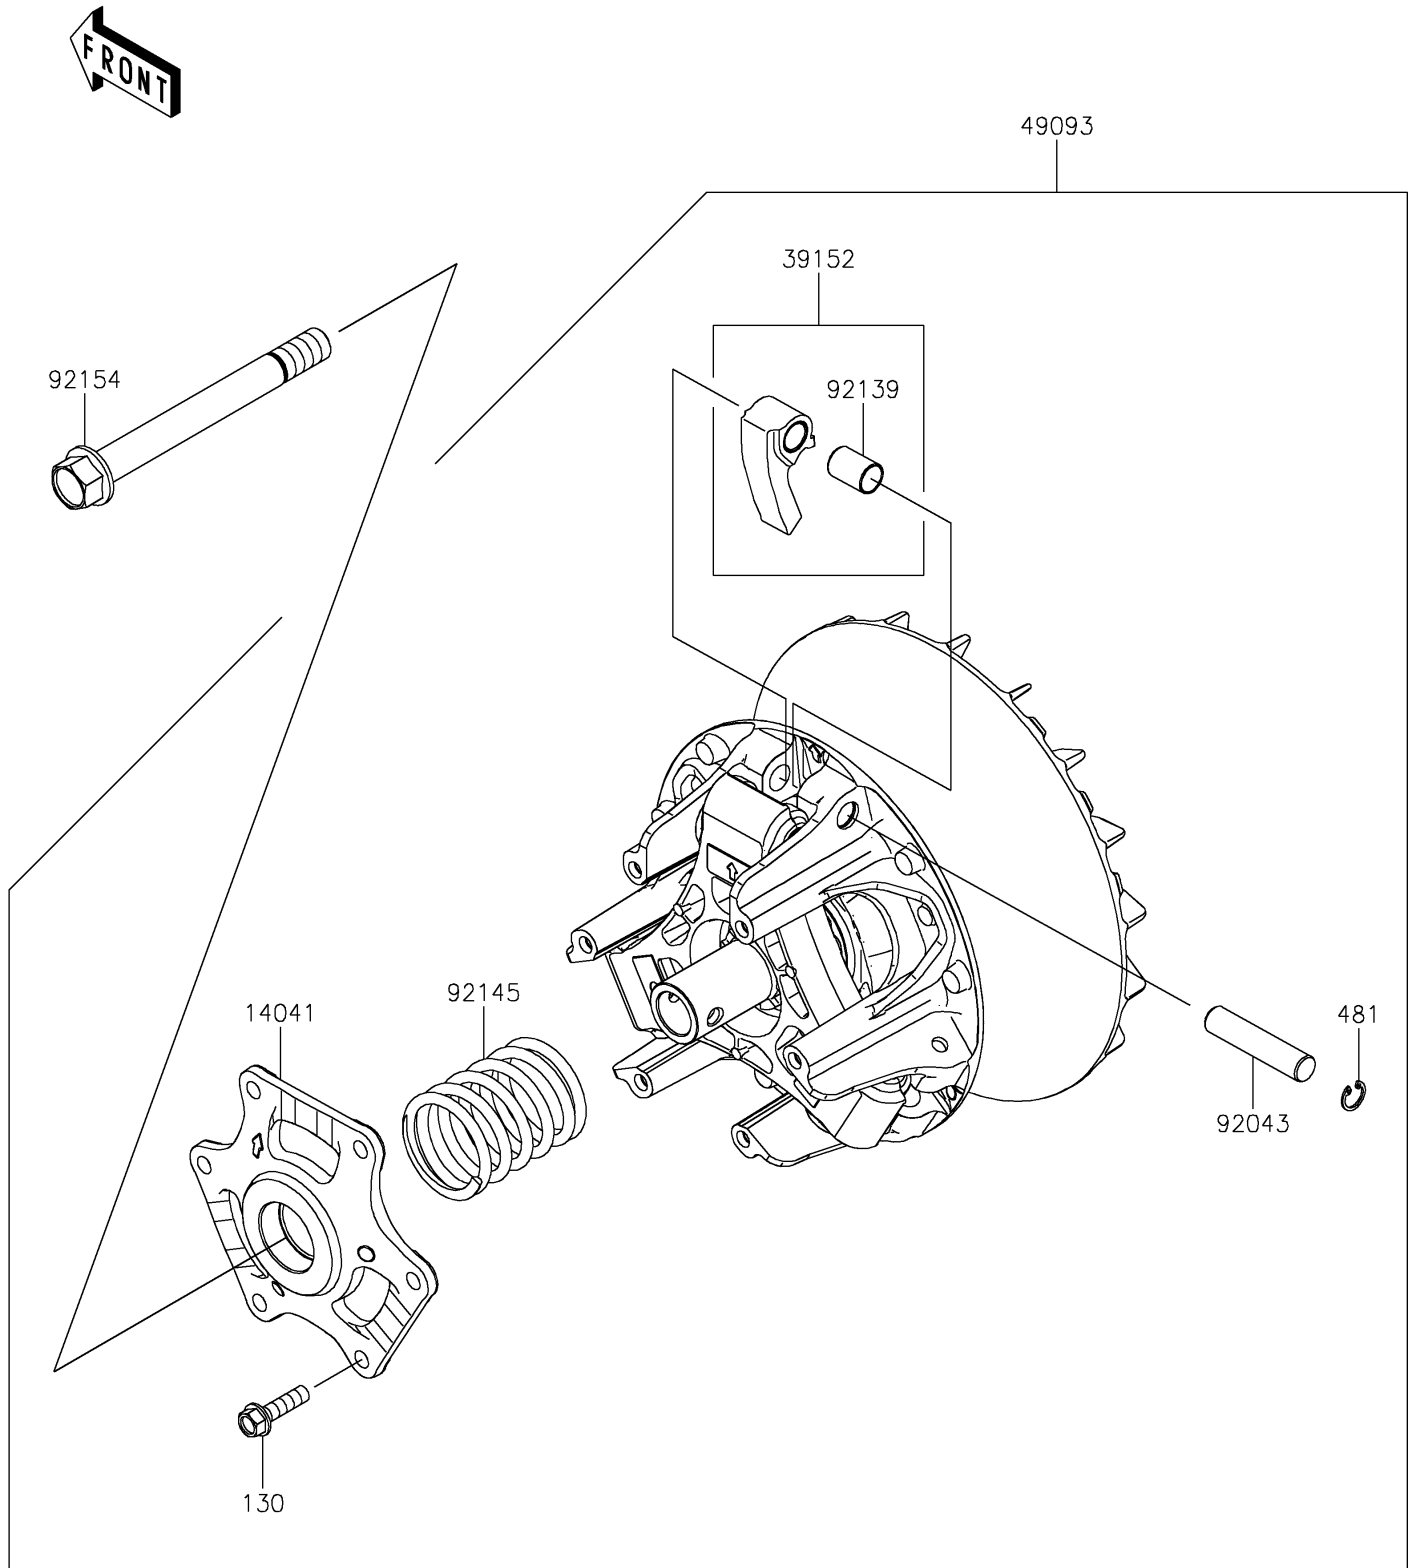

2026 RIDGE® CREW HVAC CAMO

PARTS DIAGRAM

Drive Converter

E1391