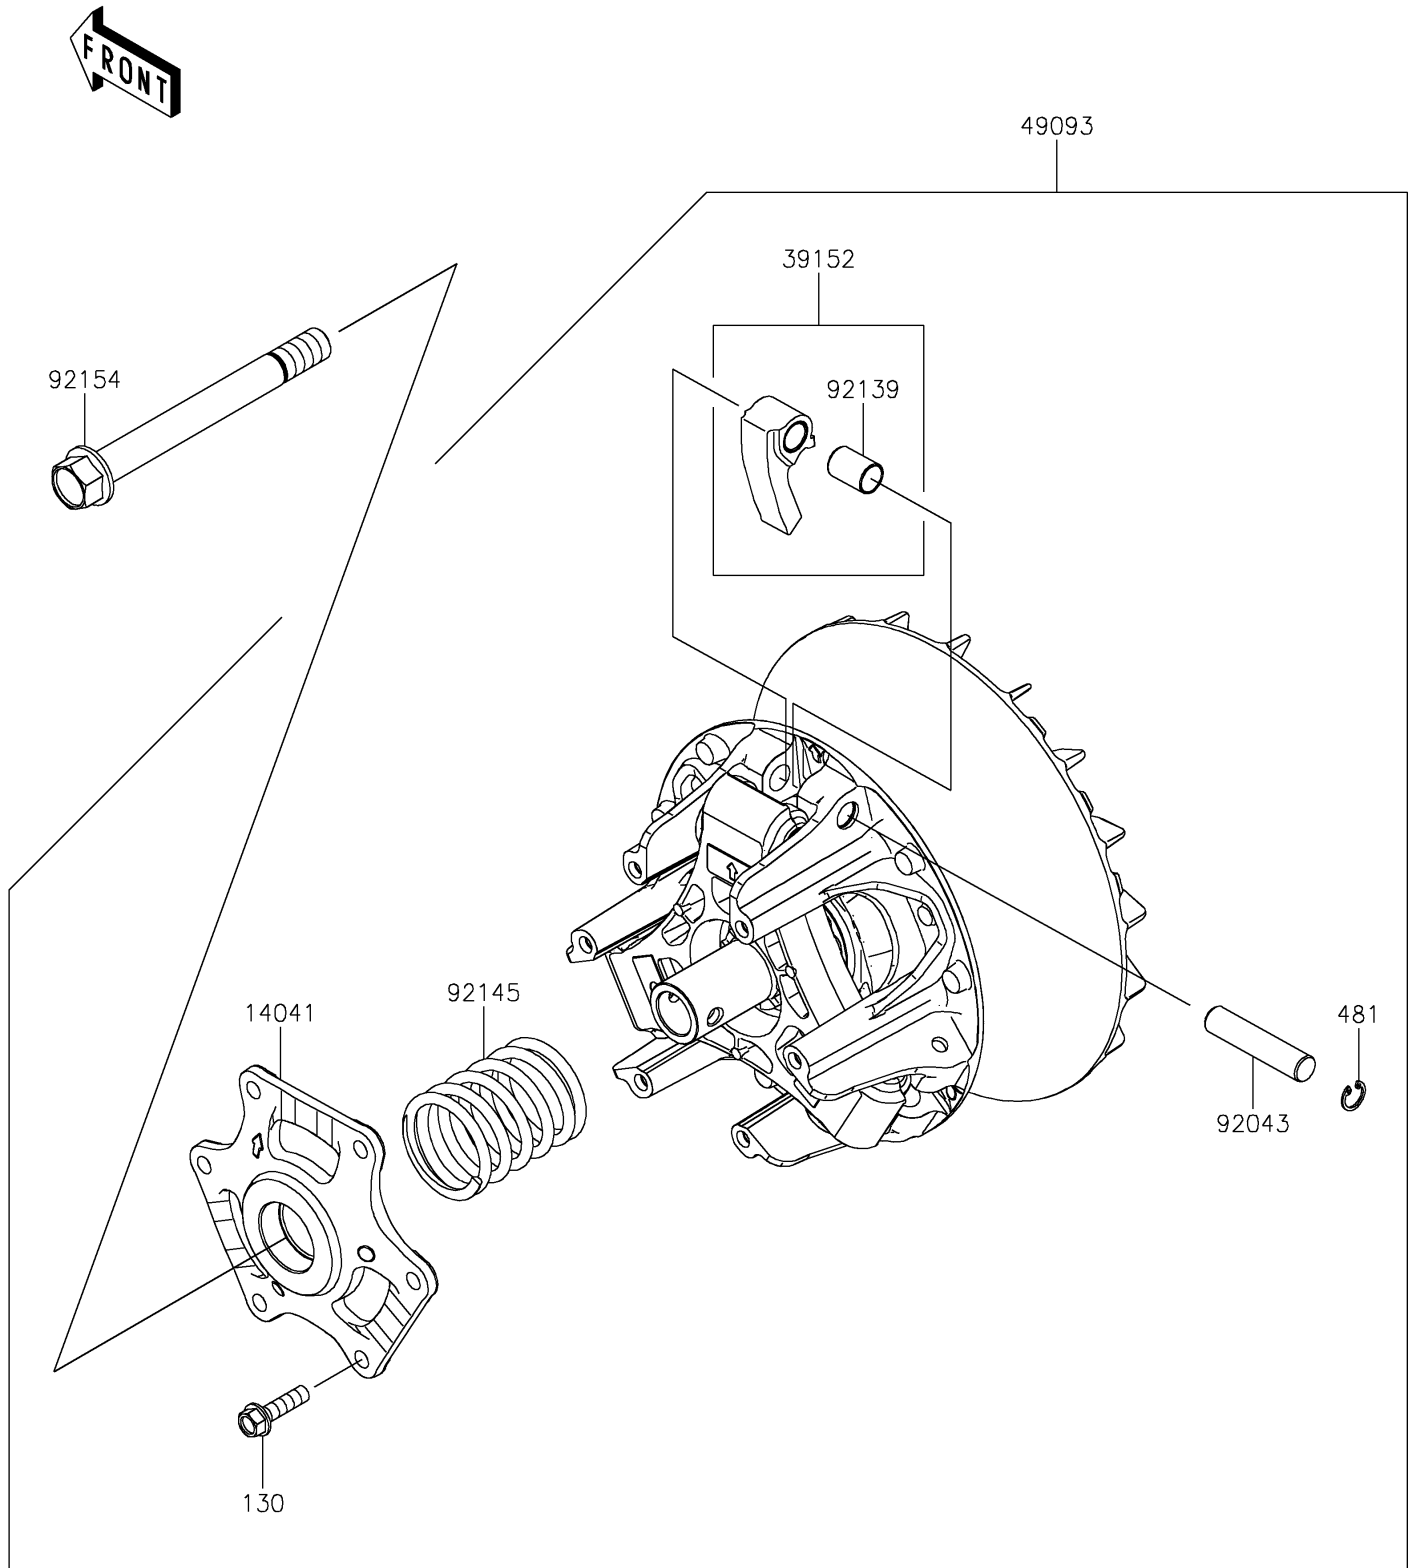

2026 RIDGE CREW HVAC Camo

PARTS DIAGRAM

Drive Converter

E1391

2026 RIDGE CREW HVAC Camo

PARTS LIST

Drive Converter

ITEM NAME	PART NUMBER	QUANTITY
COVER-COMP (Ref # 14041)	14041-0652	1
WEIGHT-RAMP (Ref # 39152)	39152-0122	3
CONVERTER-ASSY-DRIVE (Ref # 49093)	49093-0131	1
PIN (Ref # 92043)	92043-1780	3
BUSHING (Ref # 92139)	92139-0933	3
SPRING (Ref # 92145)	92145-2337	1
BOLT,16X154 (Ref # 92154)	92154-7044	1
BOLT-FLANGED,8X30 (Ref # 130)	130CA0830	6
CIRCLIP-TYPE-C (Ref # 481)	481J1400	3