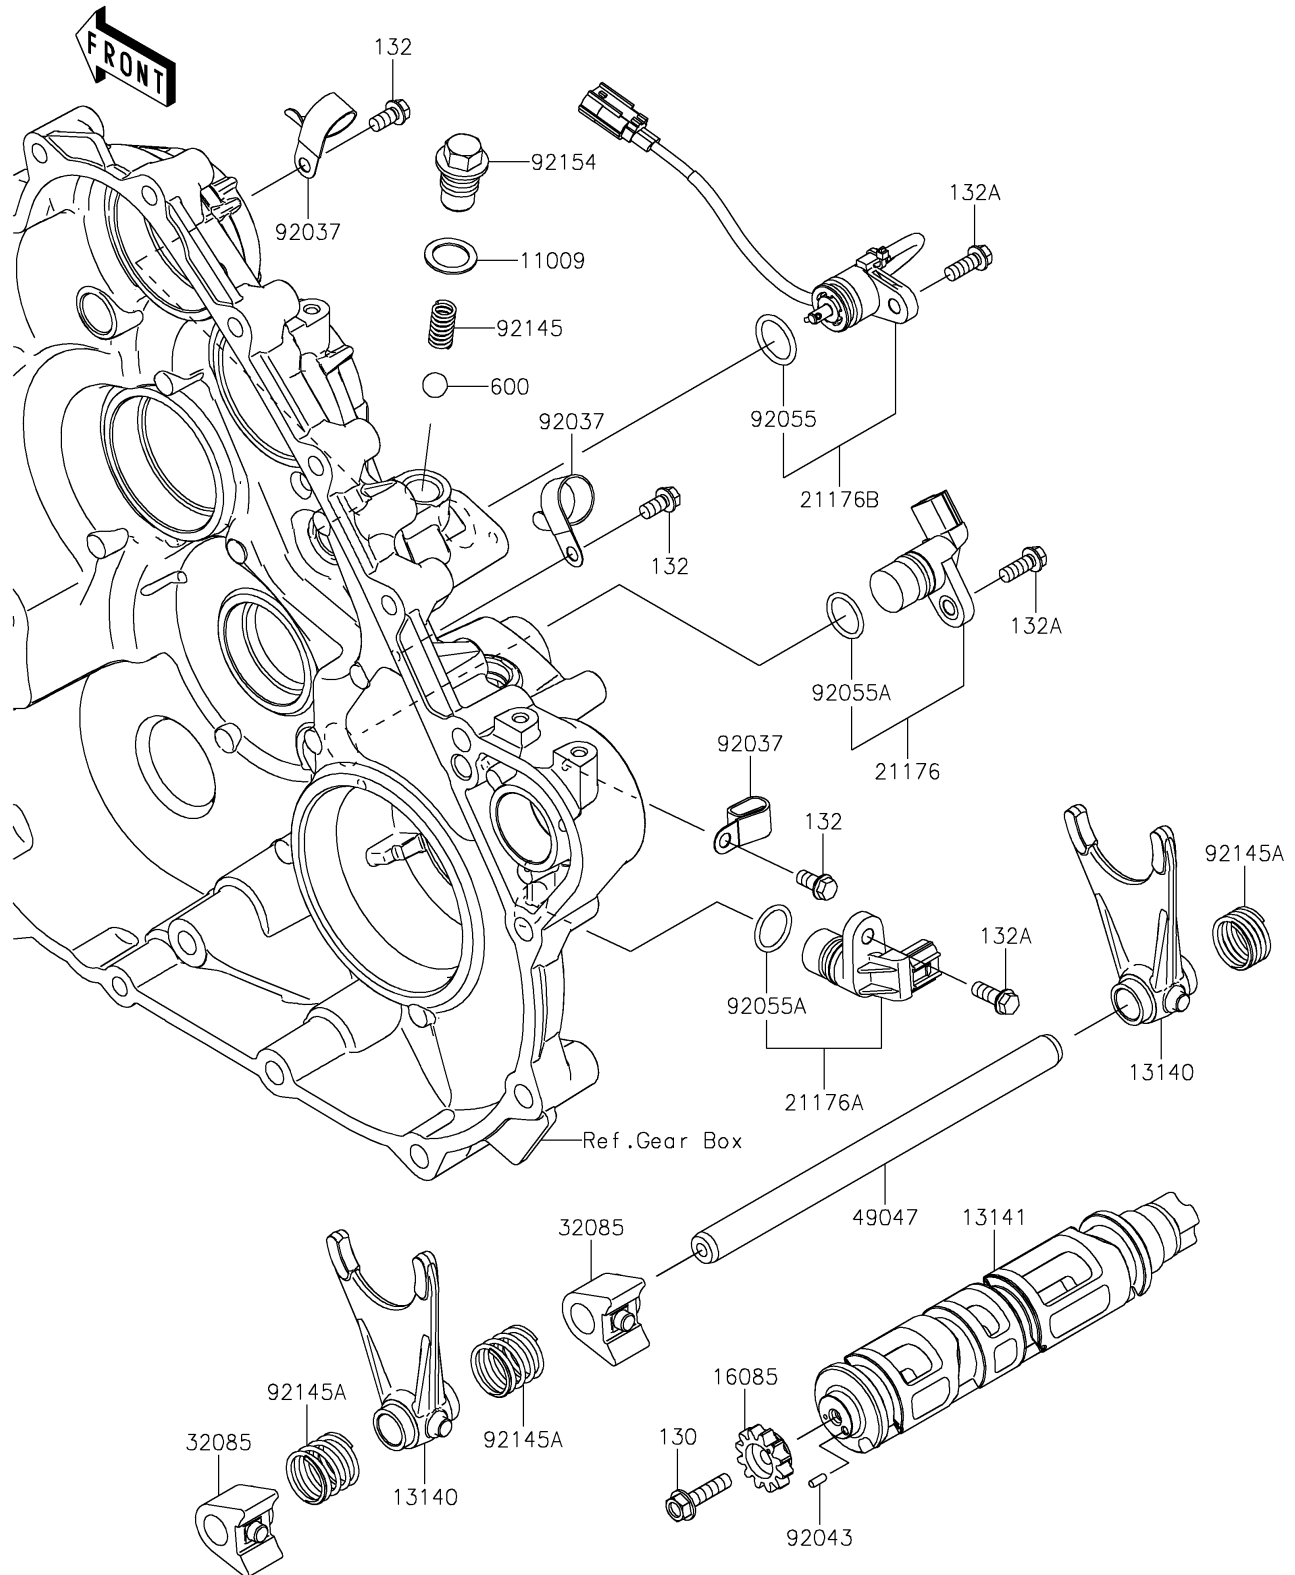

2026 RIDGE CREW HVAC Camo

PARTS DIAGRAM

Gear Change Drum/Shift Fork(s)

E1362

2026 RIDGE CREW HVAC Camo

PARTS LIST

Gear Change Drum/Shift Fork(s)

ITEM NAME

PART NUMBER

QUANTITY
