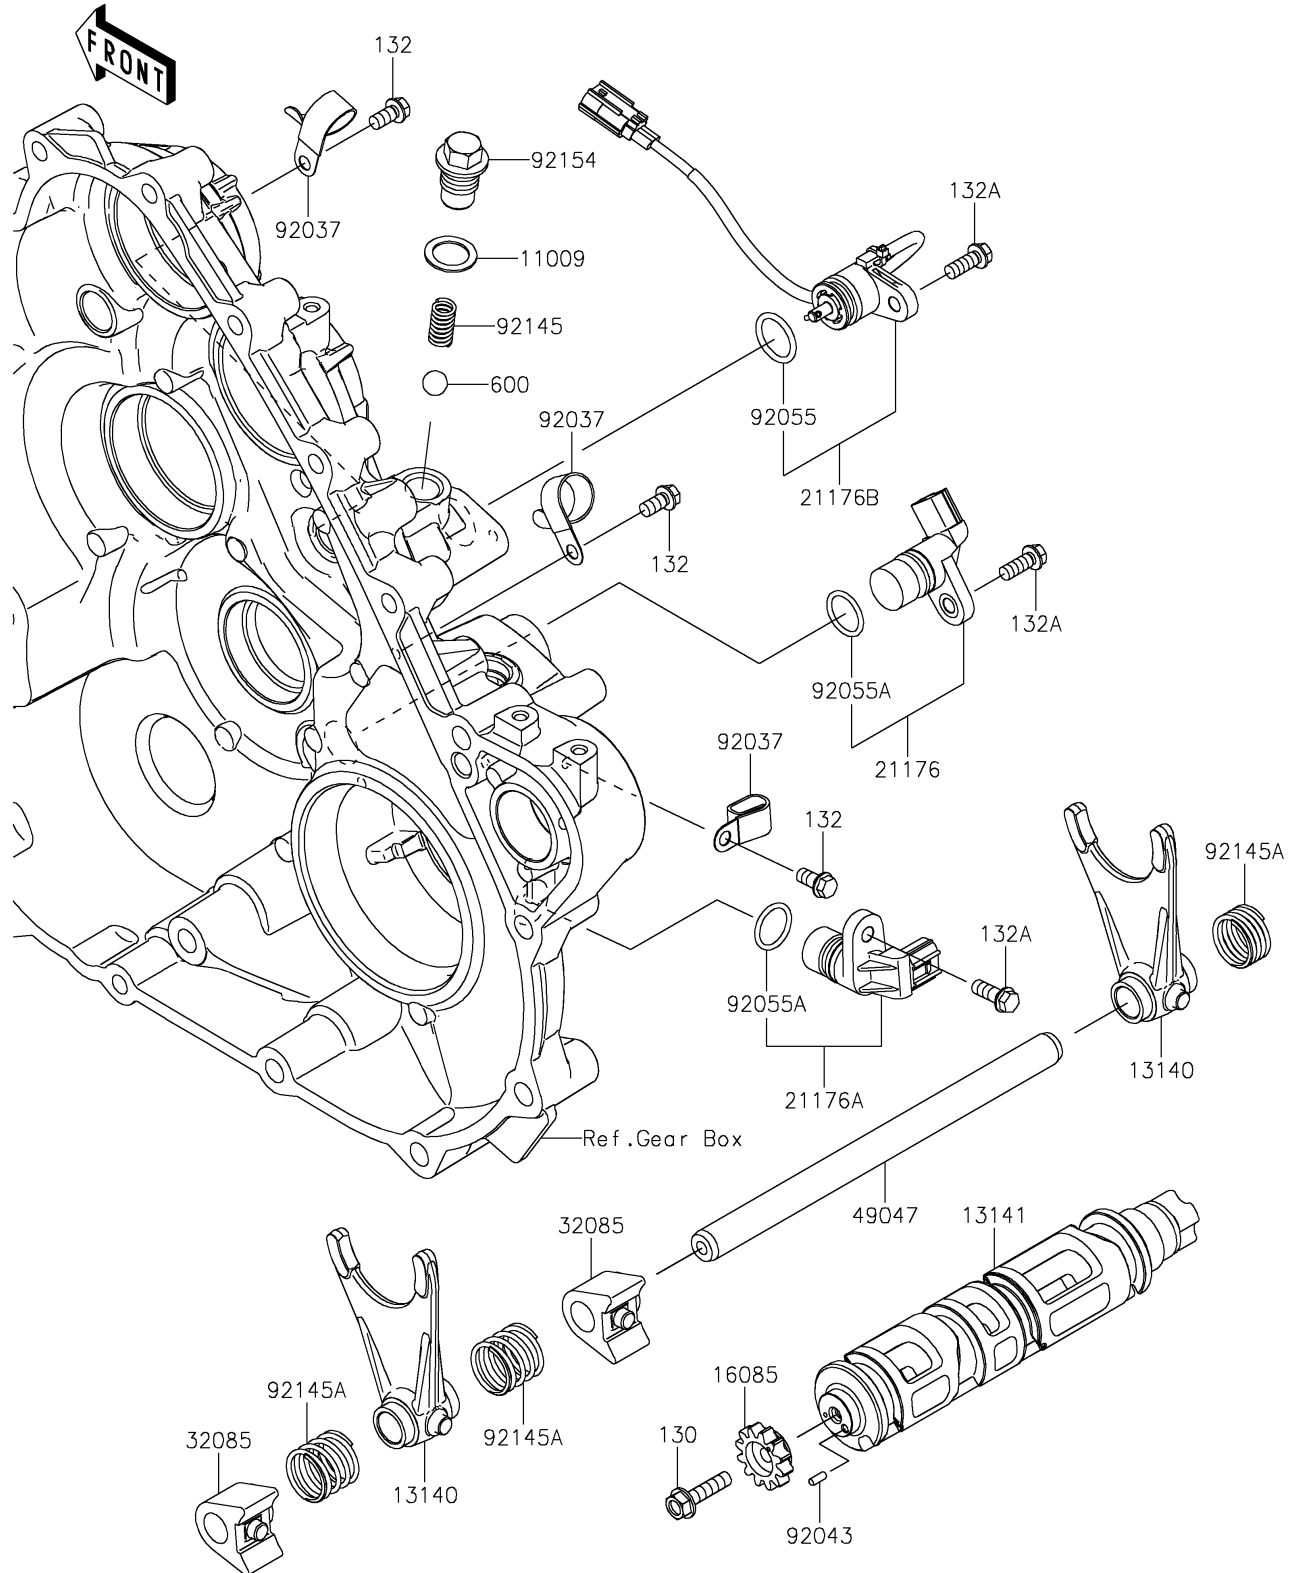

2026 RIDGE® CREW HVAC

PARTS DIAGRAM

Gear Change Drum/Shift Fork(s)

E1362

2026 RIDGE® CREW HVAC

PARTS LIST

Gear Change Drum/Shift Fork(s)

ITEM NAME

PART NUMBER

QUANTITY
