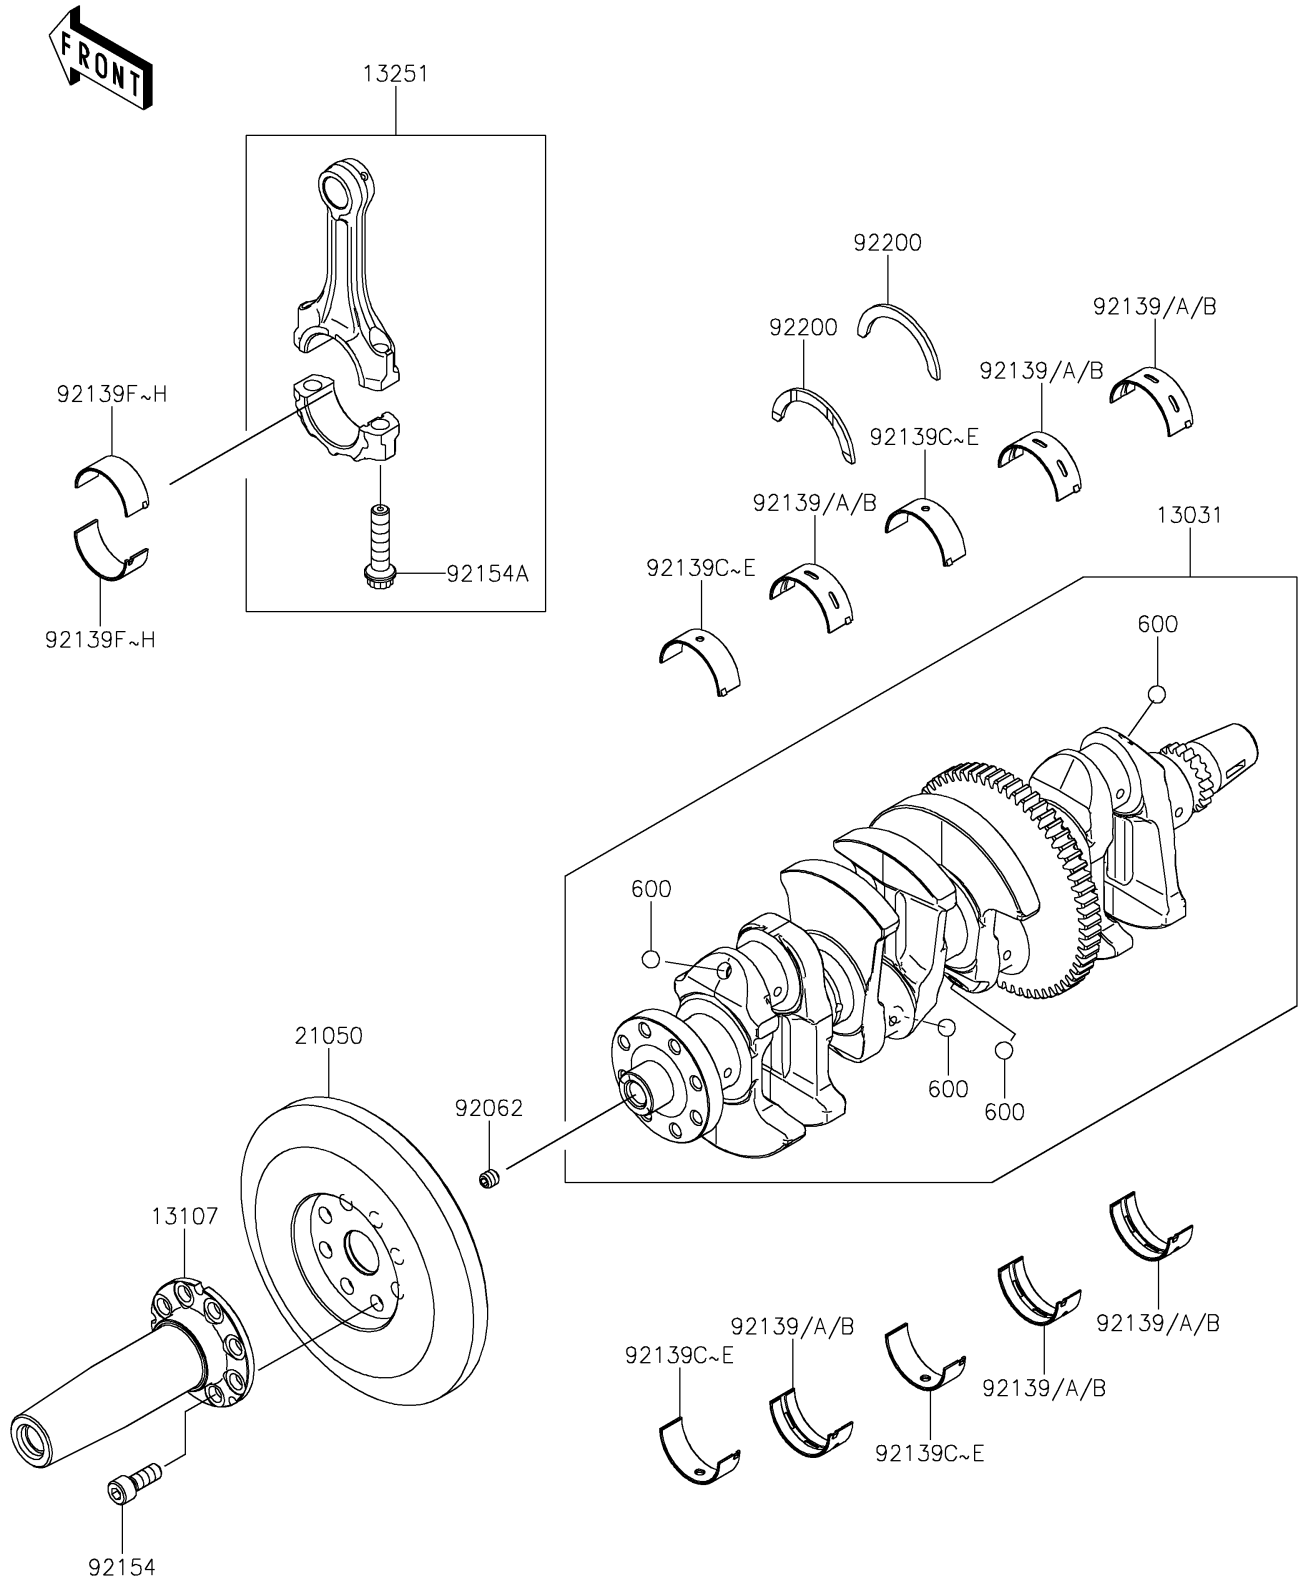

2026 RIDGE® CREW HVAC CAMO

PARTS DIAGRAM

Crankshaft

E1321

2026 RIDGE® CREW HVAC CAMO

PARTS LIST

Crankshaft

ITEM NAME	PART NUMBER	QUANTITY
CRANKSHAFT-COMP (Ref # 13031)	13031-1530	1
SHAFT, CONVERTER (Ref # 13107)	13107-0997	1
ROD-ASSY-CONNECTING,H (Ref # 13251)	13251-0751-HH	4
FLYWHEEL (Ref # 21050)	21050-0035	1
NOZZLE (Ref # 92062)	92062-1053	1
BUSHING,#2,BLUE (Ref # 92139)	92139-1265	6
BUSHING,#2,BLACK (Ref # 92139A)	92139-1266	AR
BUSHING,#2,BROWN (Ref # 92139B)	92139-1267	AR
BUSHING,#1,BLUE (Ref # 92139C)	92139-1268	4
BUSHING,#1,BLACK (Ref # 92139D)	92139-1269	AR
BUSHING,#1,BROWN (Ref # 92139E)	92139-1270	AR
BUSHING,CONNECTING ROD,BLUE (Ref # 92139F)	92139-1271	8
BUSHING,CONNECTING ROD,BLACK (Ref # 92139G)	92139-1272	AR
BUSHING,CONNECTING ROD,BROWN (Ref # 92139H)	92139-1273	AR
BOLT,8X22 (Ref # 92154)	92154-4492	8
BOLT,CONNECTING ROD (Ref # 92154A)	92154-4493	8
WASHER,T=2.5 (Ref # 92200)	92200-0744	2
BALL-STEEL,11/32 (Ref # 600)	600A1100	4