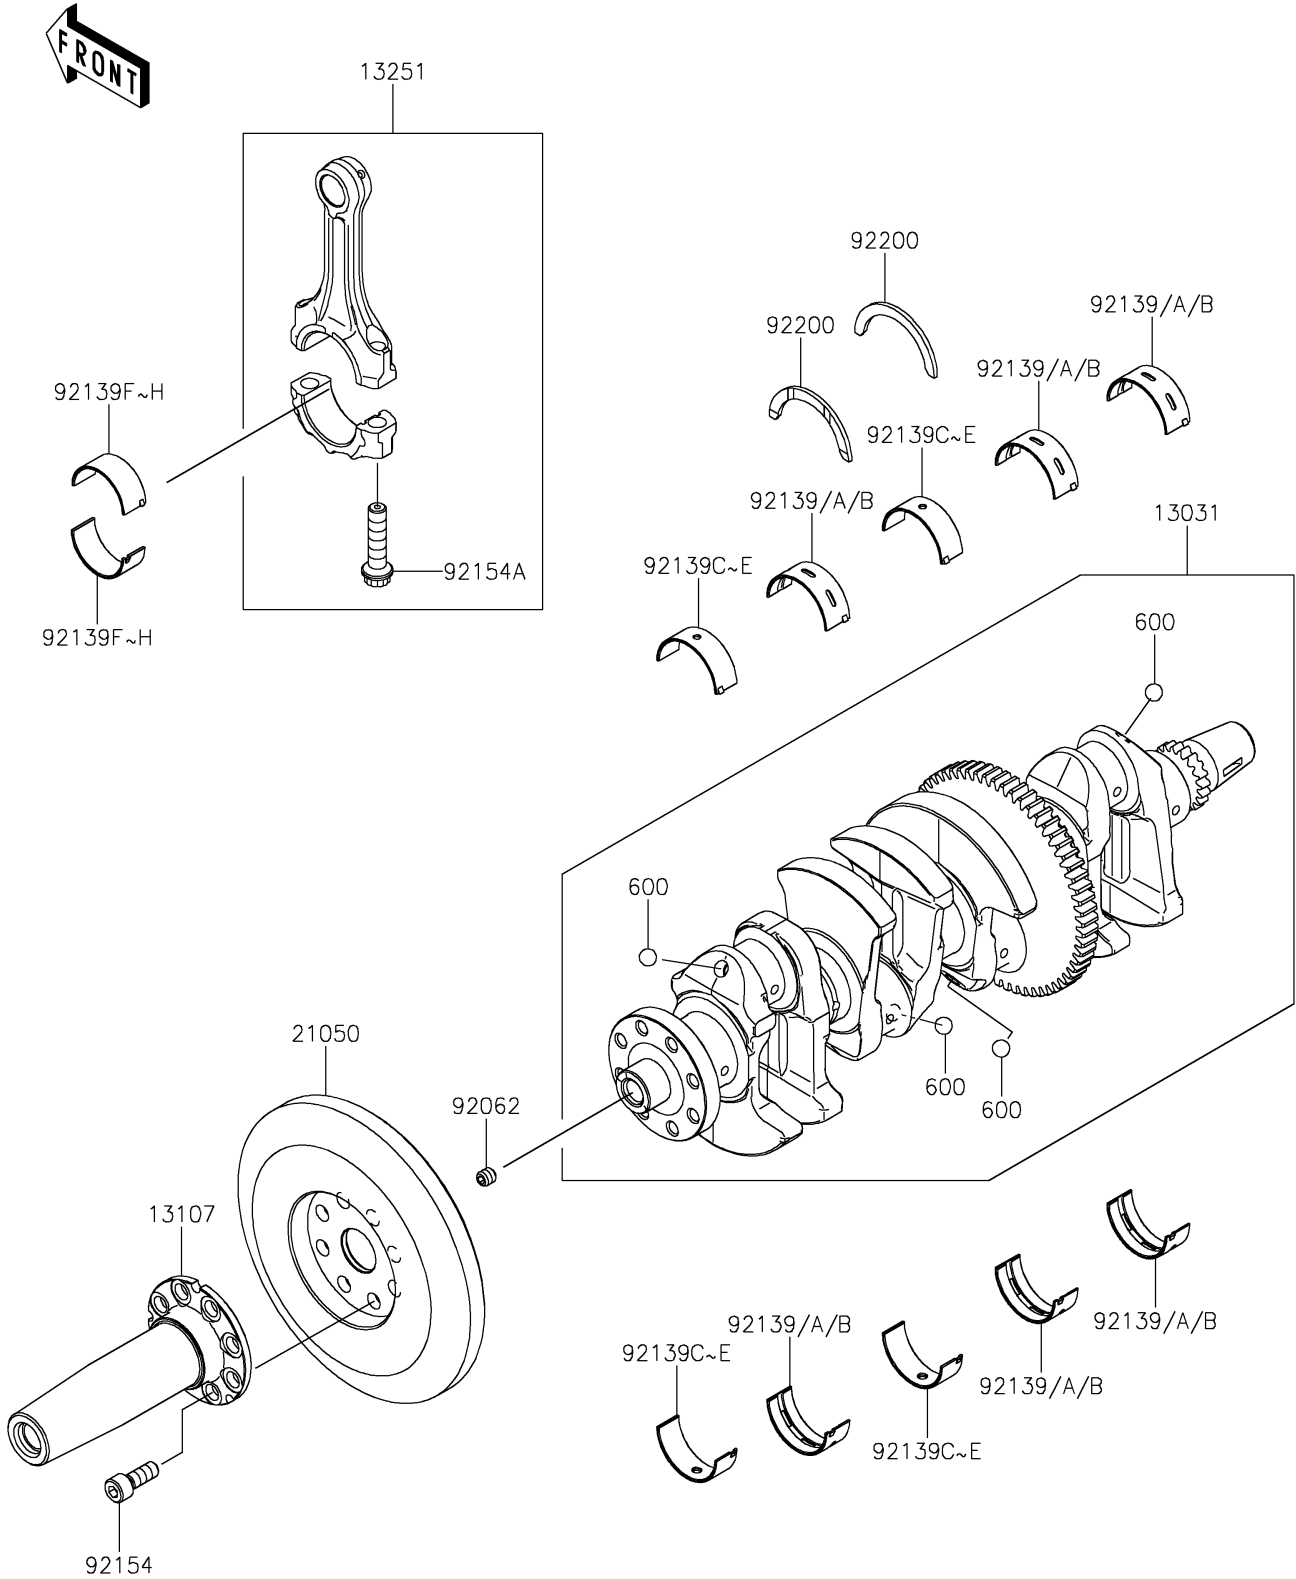

2026 RIDGE CREW HVAC Camo

PARTS DIAGRAM

Crankshaft

E1321

2026 RIDGE CREW HVAC Camo

PARTS LIST

Crankshaft

ITEM NAME	PART NUMBER	QUANTITY
CRANKSHAFT-COMP (Ref # 13031)	13031-1530	1
SHAFT,CONVERTER (Ref # 13107)	13107-0997	1
ROD-ASSY-CONNECTING,H (Ref # 13251)	13251-0751-HH	4
FLYWHEEL (Ref # 21050)	21050-0035	1
NOZZLE (Ref # 92062)	92062-1053	1
BUSHING,#2,BLUE (Ref # 92139)	92139-1265	6
BUSHING,#2,BLACK (Ref # 92139A)	92139-1266	AR
BUSHING,#2,BROWN (Ref # 92139B)	92139-1267	AR
BUSHING,#1,BLUE (Ref # 92139C)	92139-1268	4
BUSHING,#1,BLACK (Ref # 92139D)	92139-1269	AR
BUSHING,#1,BROWN (Ref # 92139E)	92139-1270	AR
BUSHING,CONNECTING ROD,BLUE (Ref # 92139F)	92139-1271	8
BUSHING,CONNECTING ROD,BLACK (Ref # 92139G)	92139-1272	AR
BUSHING,CONNECTING ROD,BROWN (Ref # 92139H)	92139-1273	AR
BOLT,8X22 (Ref # 92154)	92154-4492	8
BOLT,CONNECTING ROD (Ref # 92154A)	92154-4493	8
WASHER,T=2.5 (Ref # 92200)	92200-0744	2
BALL-STEEL,11/32 (Ref # 600)	600A1100	4