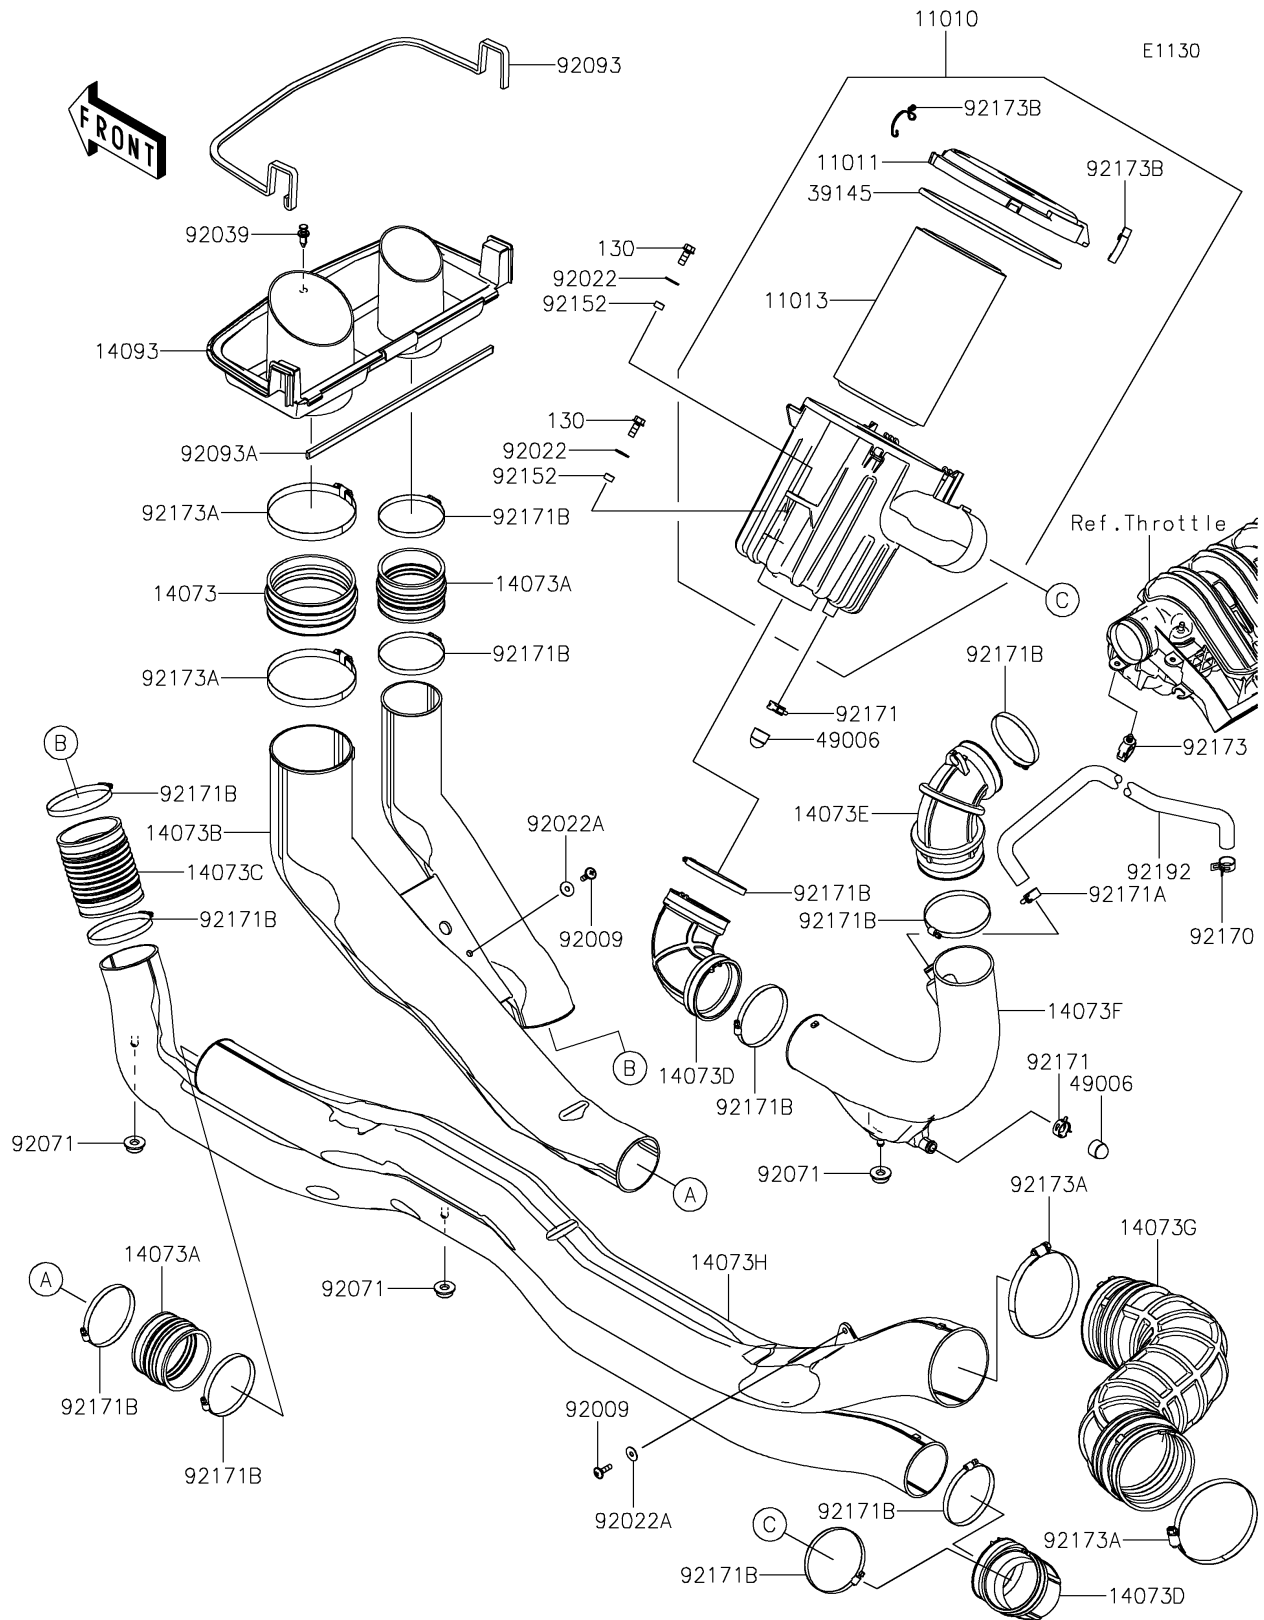

2026 RIDGE CREW HVAC Camo

PARTS DIAGRAM

Air Cleaner

2026 RIDGE CREW HVAC Camo

PARTS LIST

Air Cleaner

ITEM NAME	PART NUMBER	QUANTITY
FILTER-ASSY-AIR (Ref # 11010)	11010-1850	1
CASE-AIR FILTER,UPP (Ref # 11011)	11011-0977	1
ELEMENT-AIR FILTER (Ref # 11013)	11013-0782	1
DUCT (Ref # 14073)	14073-0909	1
DUCT,A/F CASE (Ref # 14073A)	14073-0923	2
DUCT,CVT FR (Ref # 14073B)	14073-1906	1
DUCT,CVT CNT (Ref # 14073C)	14073-1908	1
DUCT,A/C BOX (Ref # 14073D)	14073-1912	2
DUCT,THROTTLE (Ref # 14073E)	14073-1913	1
DUCT,CHAMBER (Ref # 14073F)	14073-1922	1
DUCT,CVT INTAKE (Ref # 14073G)	14073-1951	1
DUCT,CVT RR (Ref # 14073H)	14073-1969	1
COVER,INTAKE (Ref # 14093)	14093-1446	1
TRIM-SEAL (Ref # 39145)	39145-0762	1
BOOT,DRAIN (Ref # 49006)	49006-3718	2
SCREW,6X22 (Ref # 92009)	92009-1441	2
WASHER,8.5X20X1.6 (Ref # 92022)	92022-1561	2
WASHER,PLAIN,6.5X20X1 (Ref # 92022A)	92022-165	2
RIVET (Ref # 92039)	92039-0776	1
GROMMET (Ref # 92071)	92071-0829	3
SEAL (Ref # 92093)	92093-0792	1
SEAL (Ref # 92093A)	92093-0793	1
COLLAR,8.8X12.3X6.9 (Ref # 92152)	92152-1853	2
CLAMP (Ref # 92170)	92170-1060	1
CLAMP (Ref # 92171)	92171-0329	2
CLAMP (Ref # 92171A)	92171-1277	1
CLAMP (Ref # 92171B)	92171-1383	12
CLAMP (Ref # 92173)	92173-0861	1
CLAMP,130MM (Ref # 92173A)	92173-1938	4

2026 RIDGE CREW HVAC Camo

PARTS LIST

Air Cleaner

ITEM NAME	PART NUMBER	QUANTITY
CLAMP,AIR FILTER CASE (Ref # 92173B)	92173-2023	2
TUBE,BREATHER (Ref # 92192)	92192-2651	1
BOLT-FLANGED,8X20 (Ref # 130)	130BA0820	2