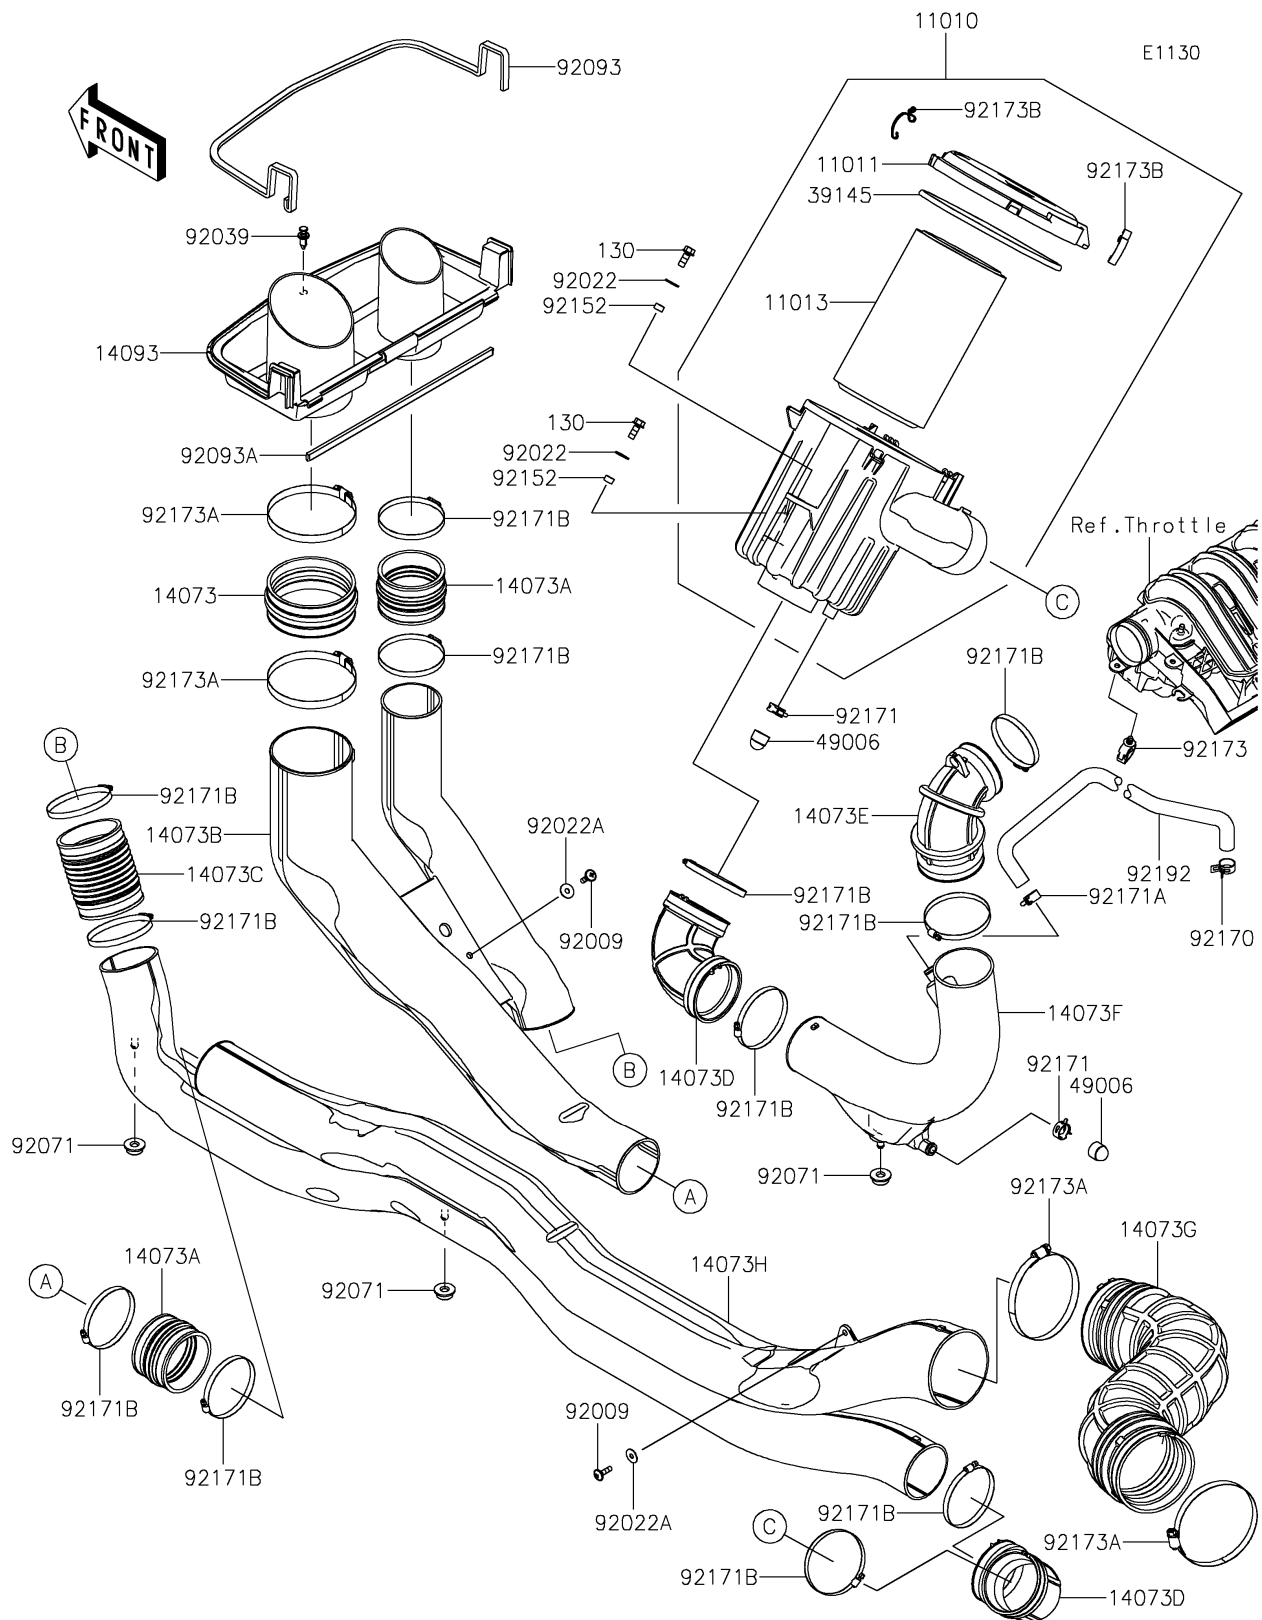

2026 RIDGE® CREW HVAC CAMO

PARTS DIAGRAM

Air Cleaner

2026 RIDGE® CREW HVAC CAMO

PARTS LIST

Air Cleaner

ITEM NAME	PART NUMBER	QUANTITY
FILTER-ASSY-AIR (Ref # 11010)	11010-1850	1
CASE-AIR FILTER,UPP (Ref # 11011)	11011-0977	1
ELEMENT-AIR FILTER (Ref # 11013)	11013-0782	1
DUCT (Ref # 14073)	14073-0909	1
DUCT,A/F CASE (Ref # 14073A)	14073-0923	2
DUCT,CVT FR (Ref # 14073B)	14073-1906	1
DUCT,CVT CNT (Ref # 14073C)	14073-1908	1
DUCT,A/C BOX (Ref # 14073D)	14073-1912	2
DUCT,THROTTLE (Ref # 14073E)	14073-1913	1
DUCT,CHAMBER (Ref # 14073F)	14073-1922	1
DUCT,CVT INTAKE (Ref # 14073G)	14073-1951	1
DUCT,CVT RR (Ref # 14073H)	14073-1969	1
COVER,INTAKE (Ref # 14093)	14093-1446	1
TRIM-SEAL (Ref # 39145)	39145-0762	1
BOOT,DRAIN (Ref # 49006)	49006-3718	2
SCREW,6X22 (Ref # 92009)	92009-1441	2
WASHER,8.5X20X1.6 (Ref # 92022)	92022-1561	2
WASHER,PLAIN,6.5X20X1 (Ref # 92022A)	92022-165	2
RIVET (Ref # 92039)	92039-0776	1
GROMMET (Ref # 92071)	92071-0829	3
SEAL (Ref # 92093)	92093-0792	1
SEAL (Ref # 92093A)	92093-0793	1
COLLAR,8.8X12.3X6.9 (Ref # 92152)	92152-1853	2
CLAMP (Ref # 92170)	92170-1060	1
CLAMP (Ref # 92171)	92171-0329	2
CLAMP (Ref # 92171A)	92171-1277	1
CLAMP (Ref # 92171B)	92171-1383	12
CLAMP (Ref # 92173)	92173-0861	1
CLAMP,130MM (Ref # 92173A)	92173-1938	4

2026 RIDGE® CREW HVAC CAMO

PARTS LIST

Air Cleaner

ITEM NAME	PART NUMBER	QUANTITY
CLAMP,AIR FILTER CASE (Ref # 92173B)	92173-2023	2
TUBE,BREATHER (Ref # 92192)	92192-2651	1
BOLT-FLANGED,8X20 (Ref # 130)	130BA0820	2