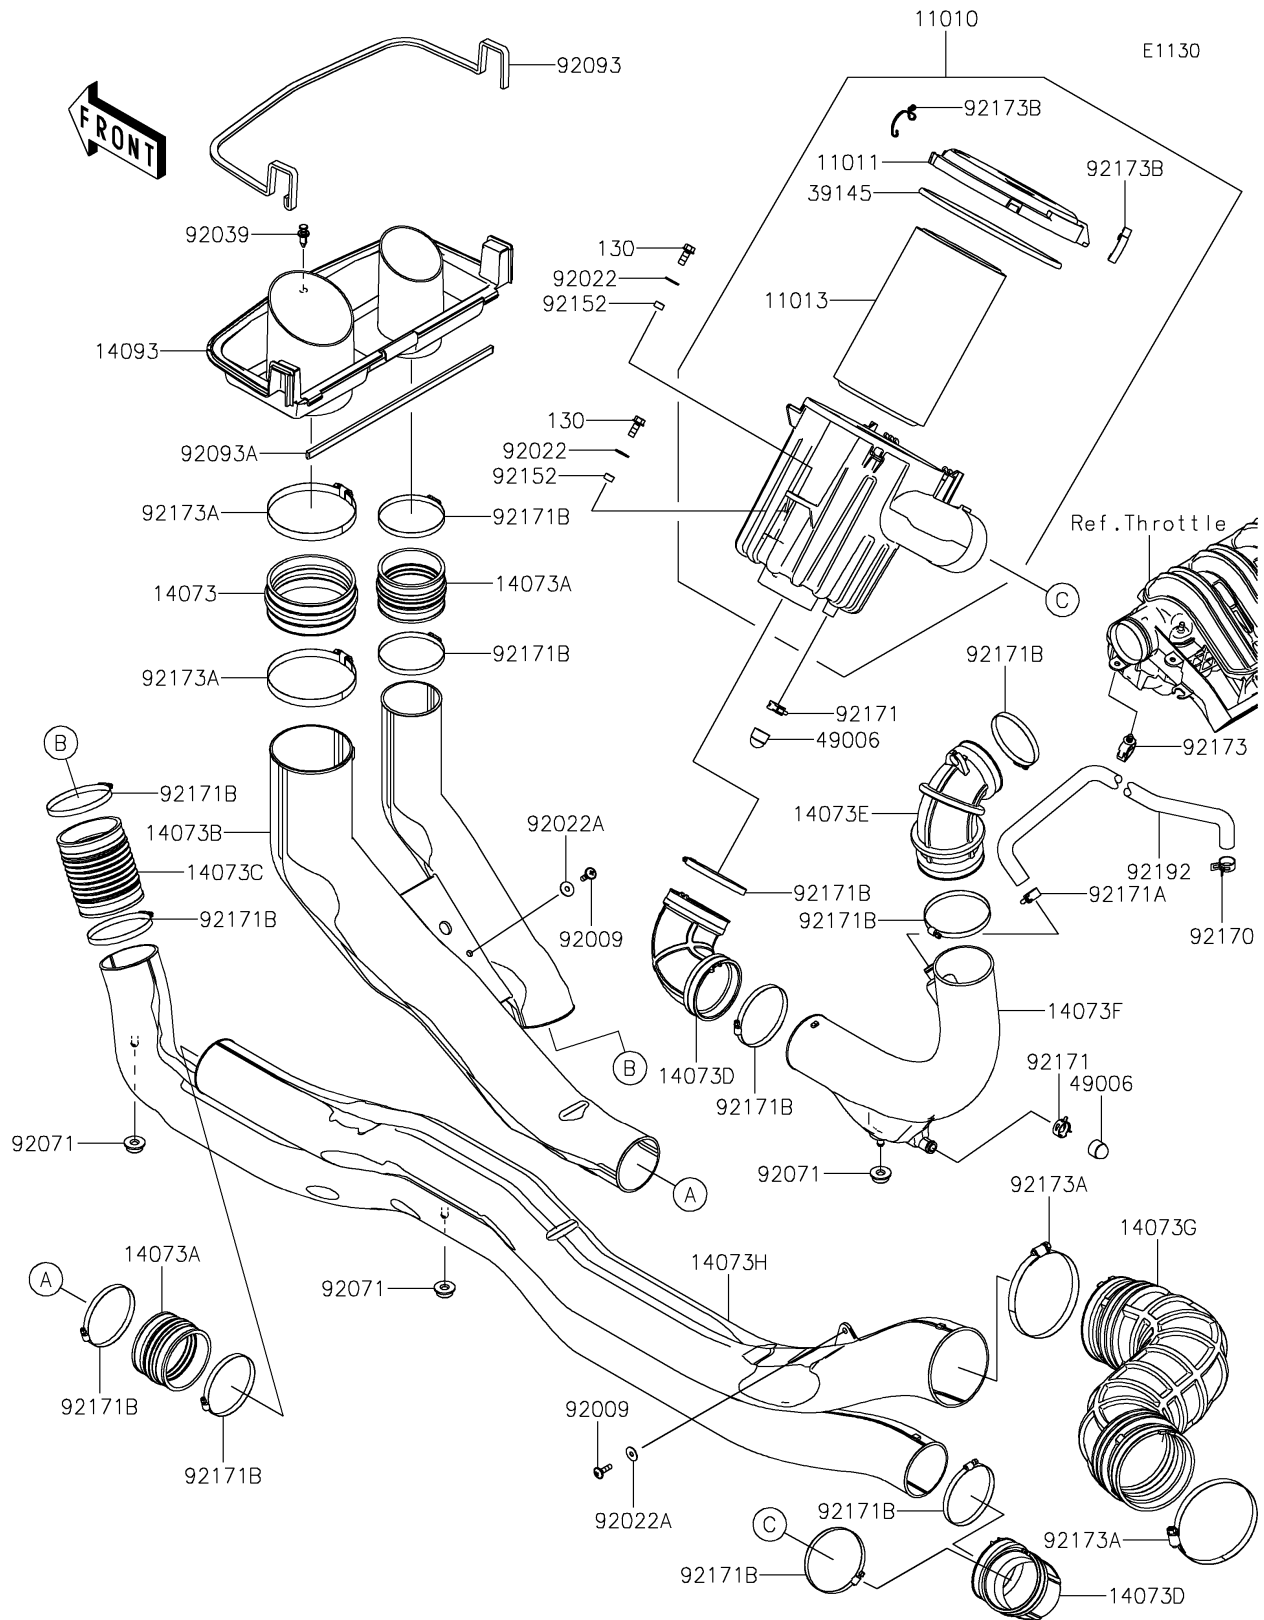

2026 RIDGE CREW HVAC Camo

PARTS DIAGRAM

Air Cleaner