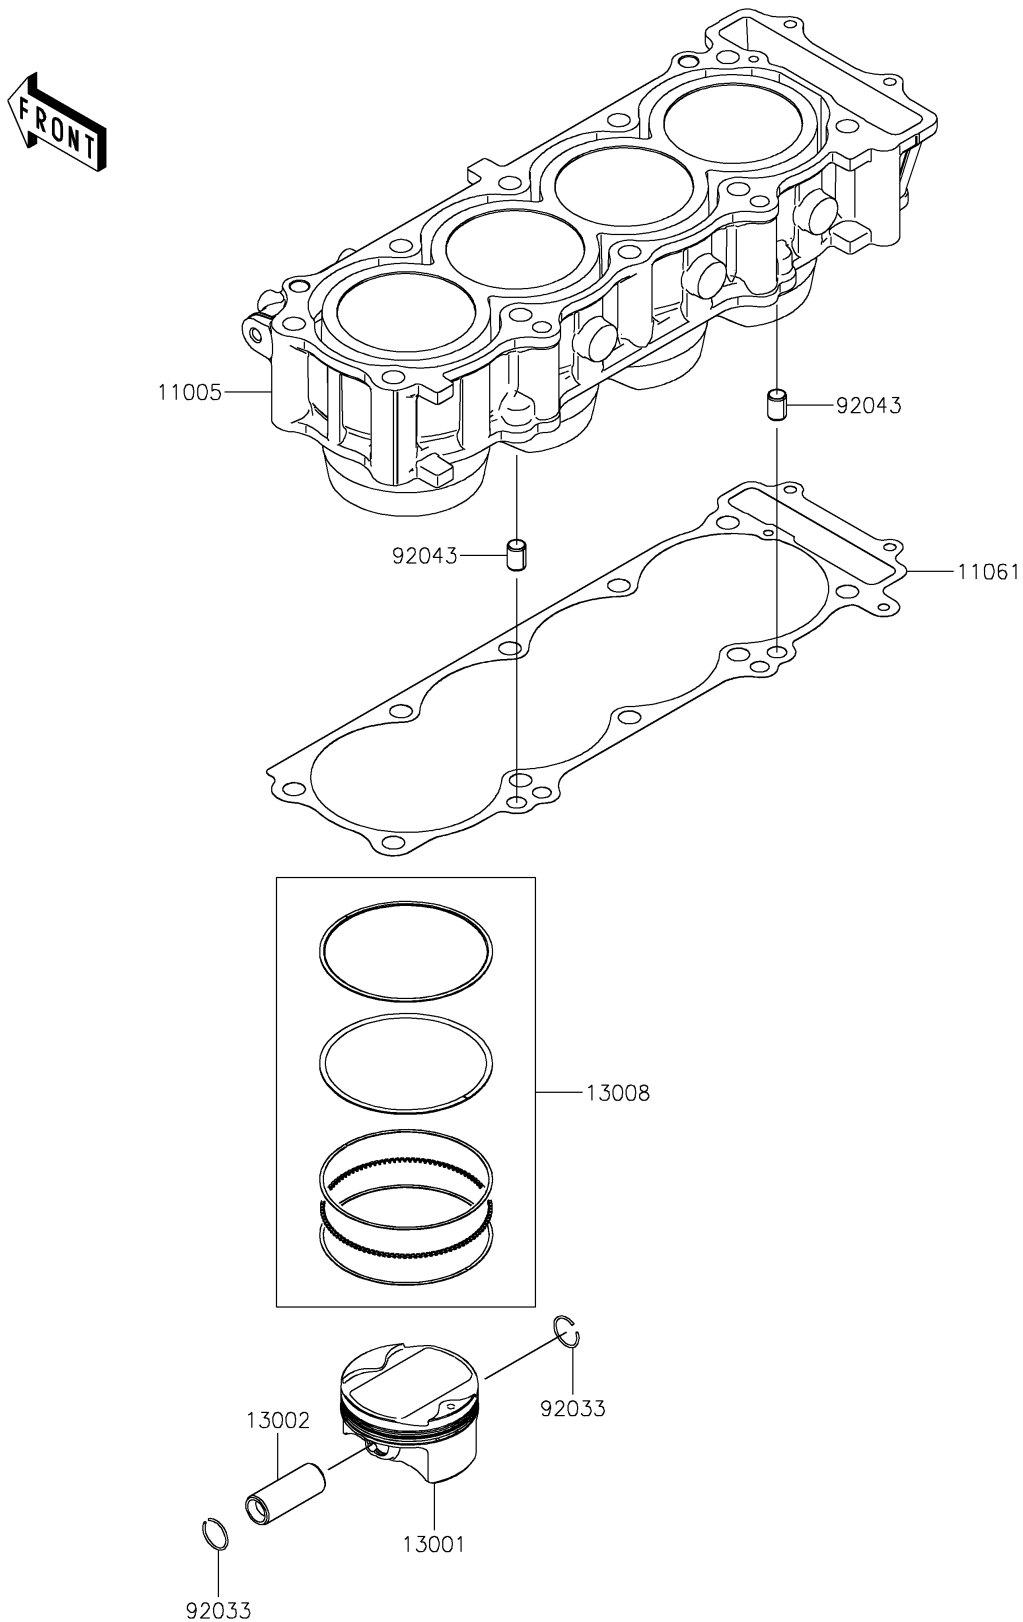

2026 RIDGE® CREW HVAC CAMO

PARTS DIAGRAM

Cylinder/Piston(s)

E1120

2026 RIDGE® CREW HVAC CAMO

PARTS LIST

Cylinder/Piston(s)

ITEM NAME	PART NUMBER	QUANTITY
CYLINDER-ENGINE (Ref # 11005)	11005-0733	1
GASKET,CYLINDER BASE (Ref # 11061)	11061-1482	1
PISTON-ENGINE (Ref # 13001)	13001-0843	4
PIN-PISTON (Ref # 13002)	13002-0733	4
RING-SET-PISTON (Ref # 13008)	13008-0571	4
RING-SNAP (Ref # 92033)	92033-1054	8
PIN,8.2X10X14 (Ref # 92043)	92043-1264	2