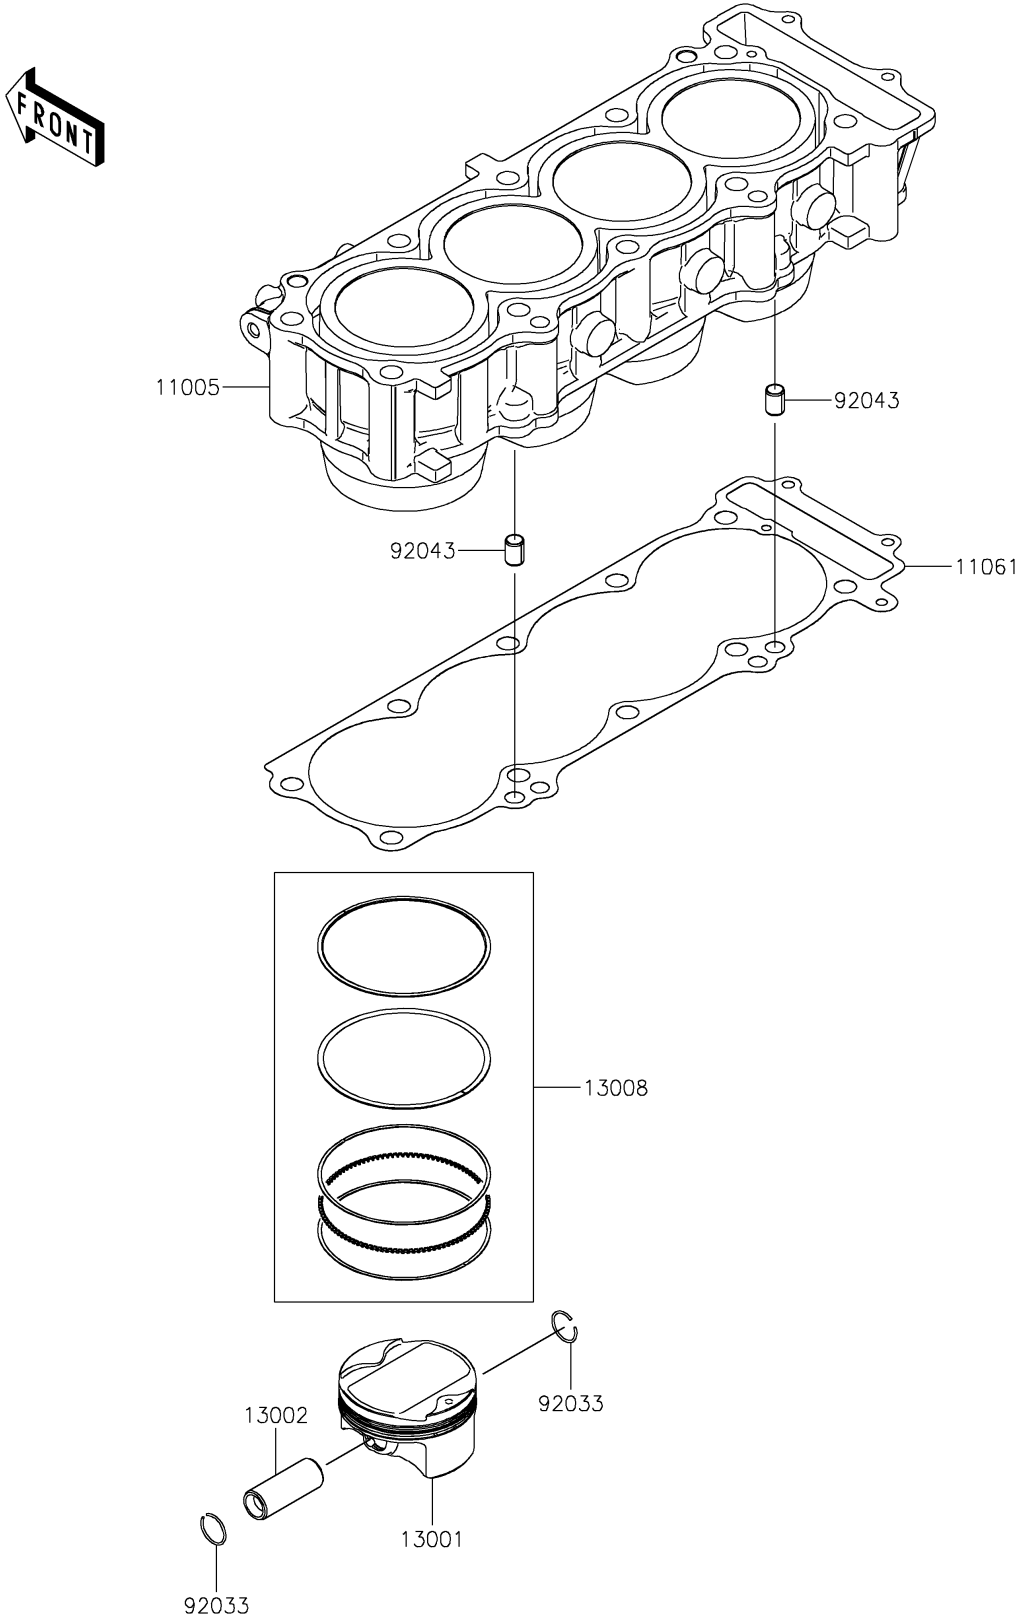

## PARTS DIAGRAM

### Cylinder/Piston(s)

E1120

## PARTS LIST

### Cylinder/Piston(s)

ITEM NAME	PART NUMBER	QUANTITY
CYLINDER-ENGINE (Ref # 11005)	11005-0733	1
GASKET,CYLINDER BASE (Ref # 11061)	11061-1482	1
PISTON-ENGINE (Ref # 13001)	13001-0843	4
PIN-PISTON (Ref # 13002)	13002-0733	4
RING-SET-PISTON (Ref # 13008)	13008-0571	4
RING-SNAP (Ref # 92033)	92033-1054	8
PIN,8.2X10X14 (Ref # 92043)	92043-1264	2