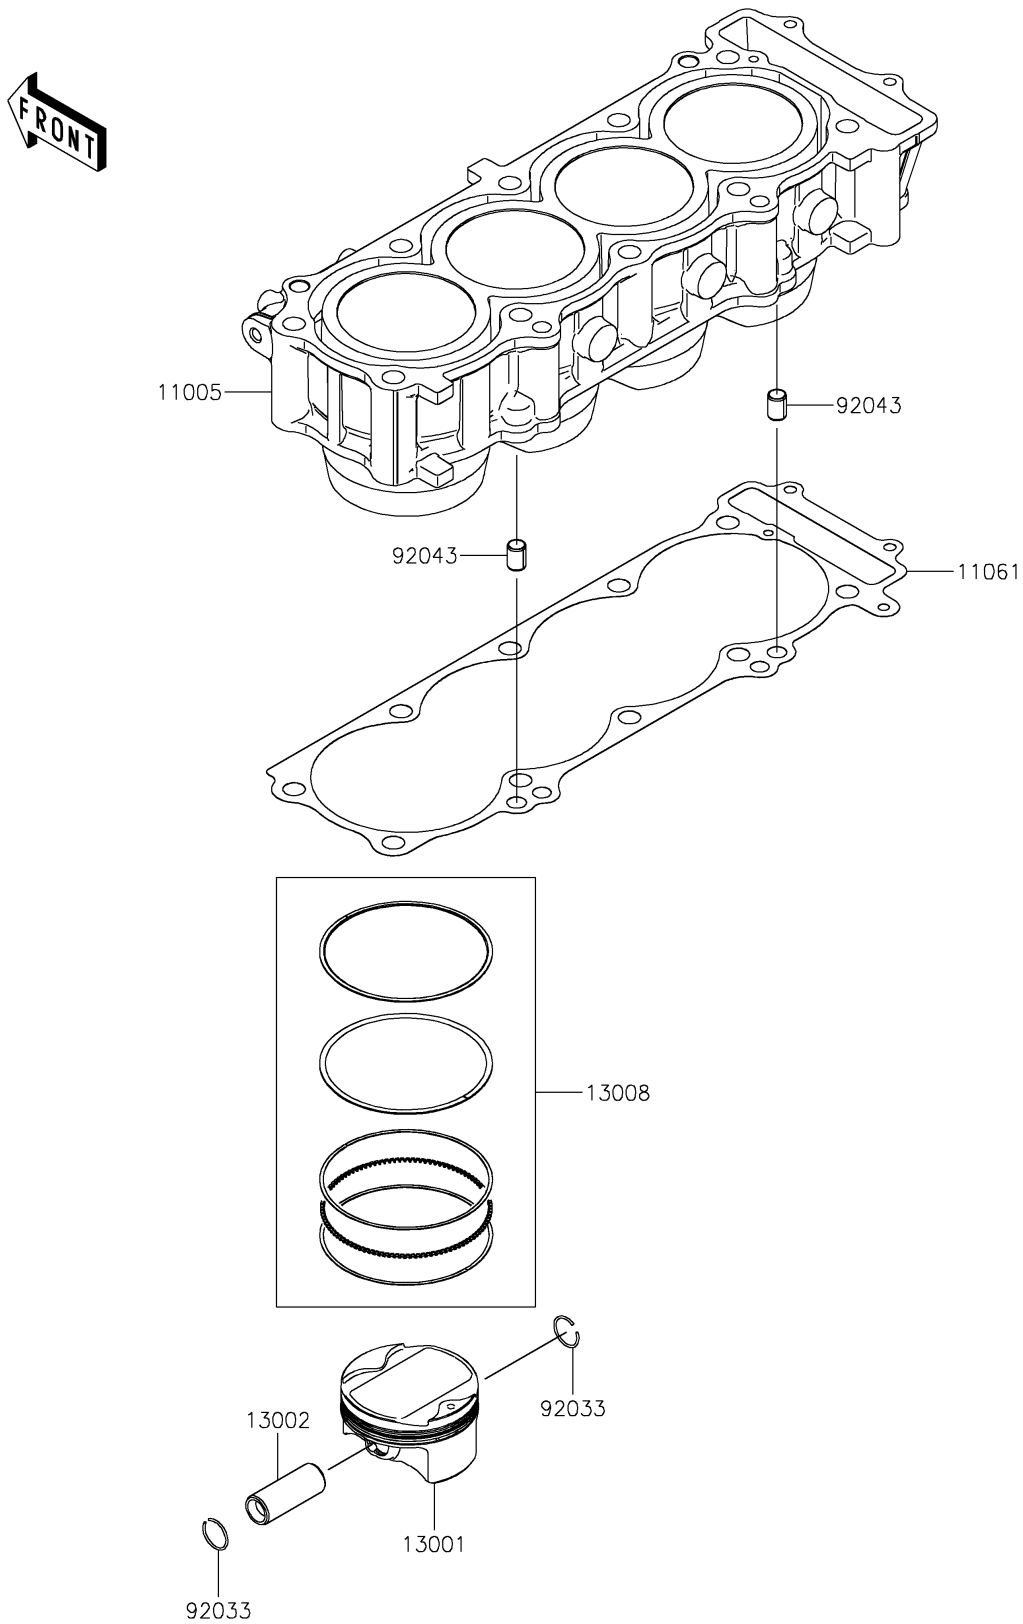

2026 RIDGE® CREW HVAC CAMO

PARTS DIAGRAM

Cylinder/Piston(s)

E1120

2026 RIDGE® CREW HVAC CAMO

PARTS LIST

Cylinder/Piston(s)

ITEM NAME	PART NUMBER	QUANTITY
CYLINDER-ENGINE (Ref # 11005)	11005-0733	1
GASKET,CYLINDER BASE (Ref # 11061)	11061-1482	1
PISTON-ENGINE (Ref # 13001)	13001-0843	4
PIN-PISTON (Ref # 13002)	13002-0733	4
RING-SET-PISTON (Ref # 13008)	13008-0571	4
RING-SNAP (Ref # 92033)	92033-1054	8
PIN,8.2X10X14 (Ref # 92043)	92043-1264	2