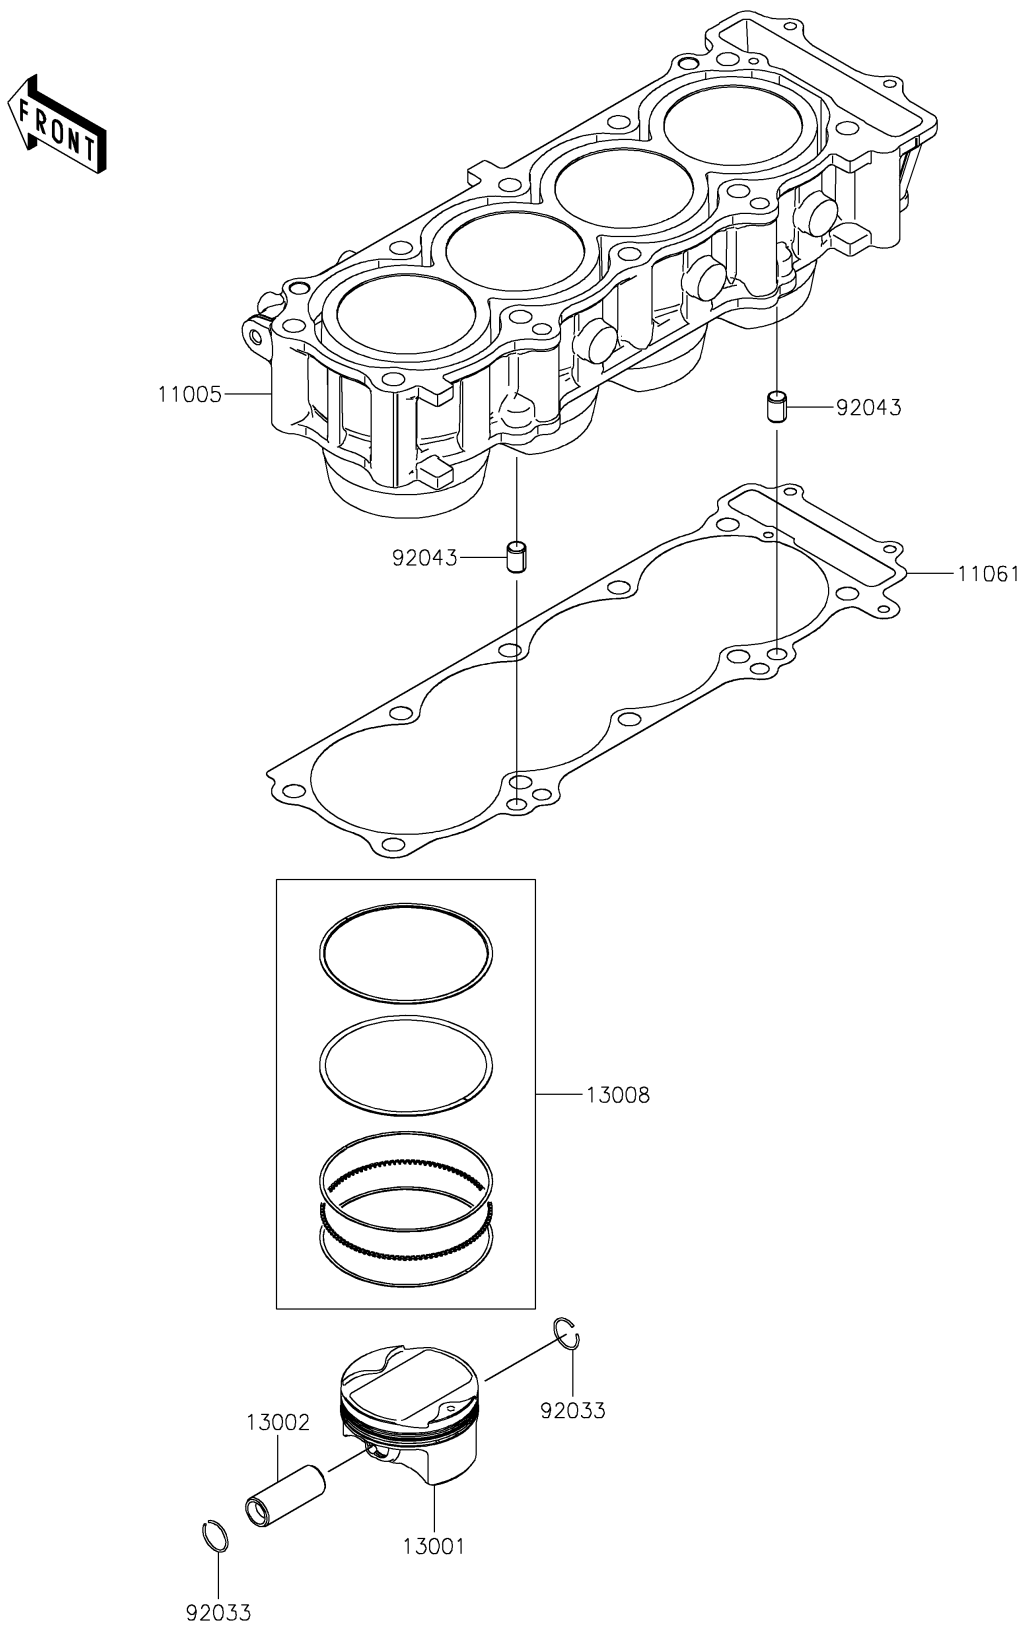

2026 RIDGE CREW HVAC Camo

PARTS DIAGRAM

Cylinder/Piston(s)

E1120

2026 RIDGE CREW HVAC Camo

PARTS LIST

Cylinder/Piston(s)

ITEM NAME	PART NUMBER	QUANTITY
CYLINDER-ENGINE (Ref # 11005)	11005-0733	1
GASKET,CYLINDER BASE (Ref # 11061)	11061-1482	1
PISTON-ENGINE (Ref # 13001)	13001-0843	4
PIN-PISTON (Ref # 13002)	13002-0733	4
RING-SET-PISTON (Ref # 13008)	13008-0571	4
RING-SNAP (Ref # 92033)	92033-1054	8
PIN,8.2X10X14 (Ref # 92043)	92043-1264	2