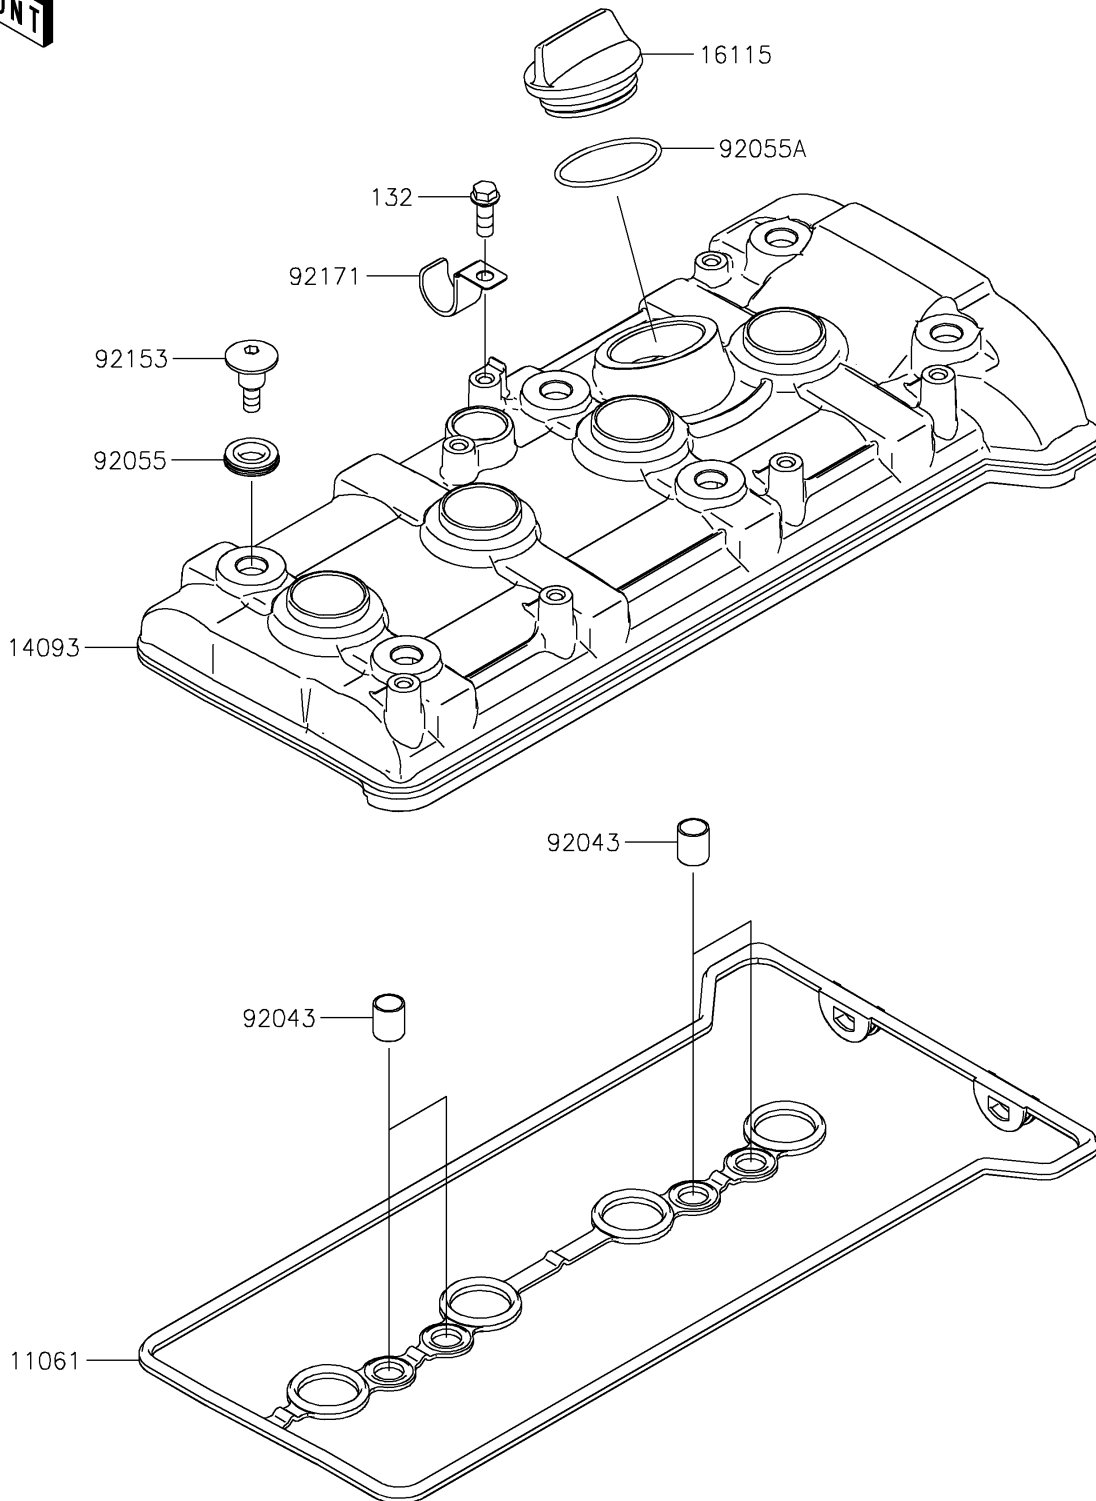

2026 RIDGE CREW HVAC

PARTS DIAGRAM

Cylinder Head Cover

E1112

2026 RIDGE CREW HVAC

PARTS LIST

Cylinder Head Cover

ITEM NAME

PART NUMBER

QUANTITY
