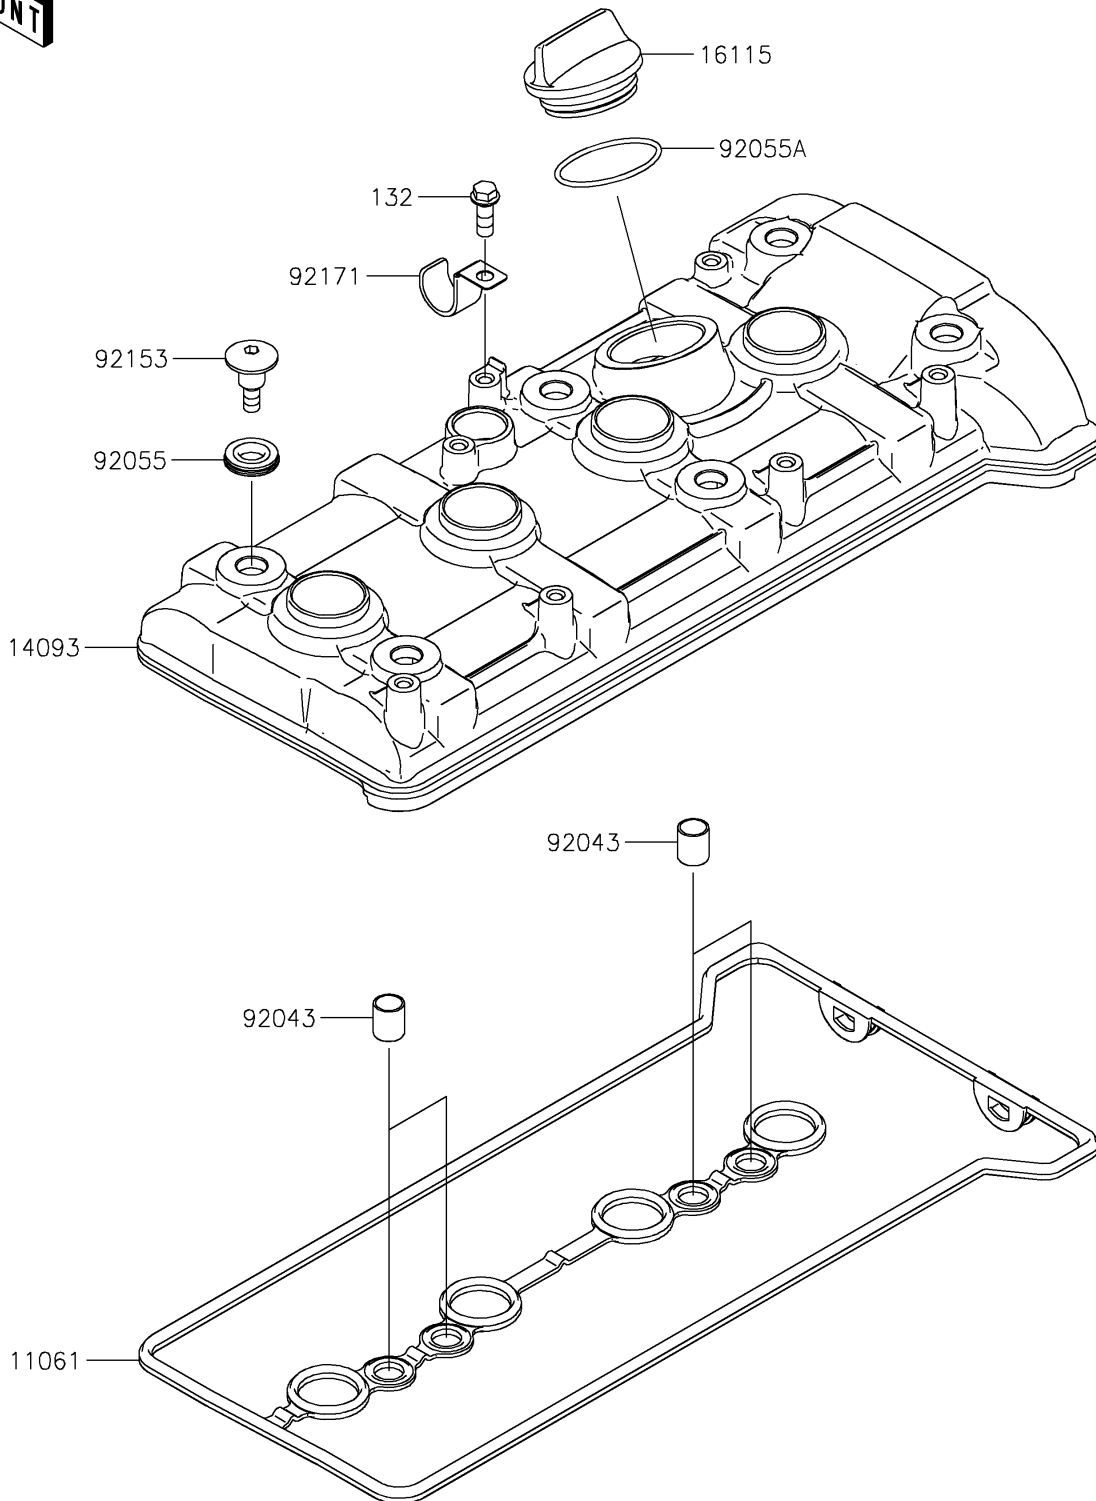

2026 RIDGE CREW HVAC Camo

PARTS DIAGRAM Cylinder Head Cover

E1112

2026 RIDGE CREW HVAC Camo

PARTS LIST

Cylinder Head Cover

ITEM NAME	PART NUMBER	QUANTITY
-----------	-------------	----------
