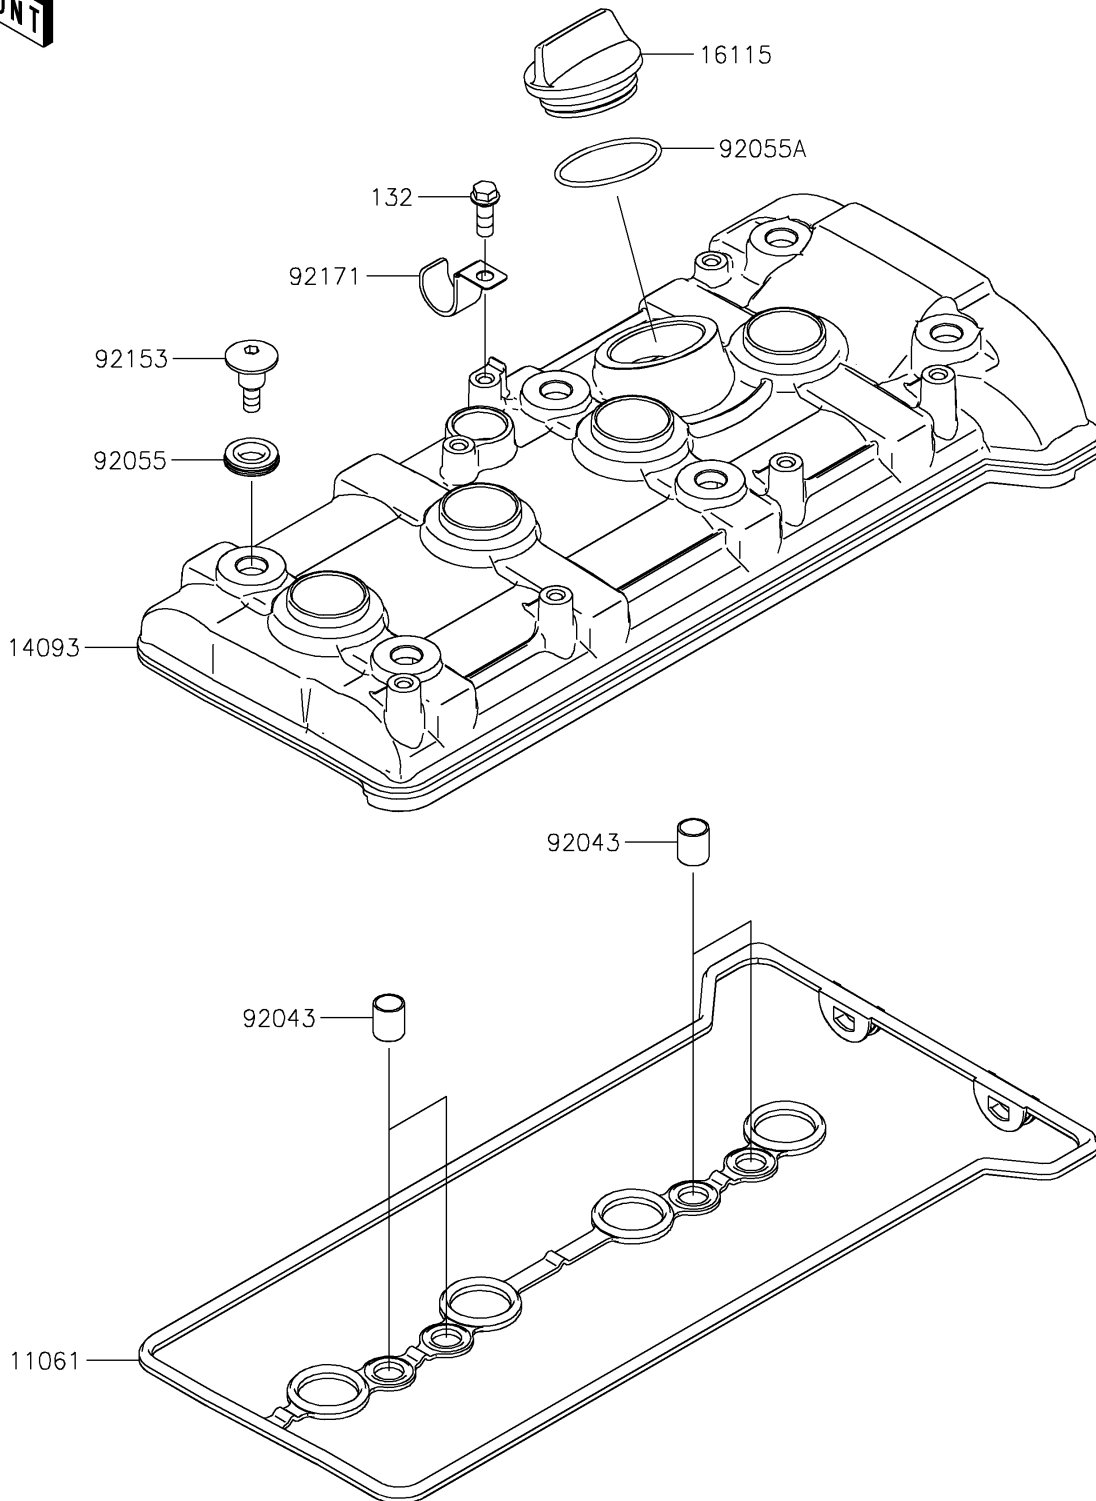

2026 RIDGE® CREW HVAC

PARTS DIAGRAM

Cylinder Head Cover

E1112

2026 RIDGE® CREW HVAC

PARTS LIST

Cylinder Head Cover

ITEM NAME	PART NUMBER	QUANTITY
GASKET,HEAD COVER (Ref # 11061)	11061-1465	1
COVER,HEAD (Ref # 14093)	14093-1433	1
CAP-OIL FILLER (Ref # 16115)	16115-1064	1
PIN,10.1X12X14 (Ref # 92043)	92043-4009	4
RING-O (Ref # 92055)	92055-0187	6
RING-O,38X1.9 (Ref # 92055A)	92055-1295	1
BOLT,SOCKET,6X22.5 (Ref # 92153)	92153-1779	6
CLAMP,L=60 (Ref # 92171)	92171-0652	1
BOLT-FLANGED-SMALL,6X16 (Ref # 132)	132BA0616	1