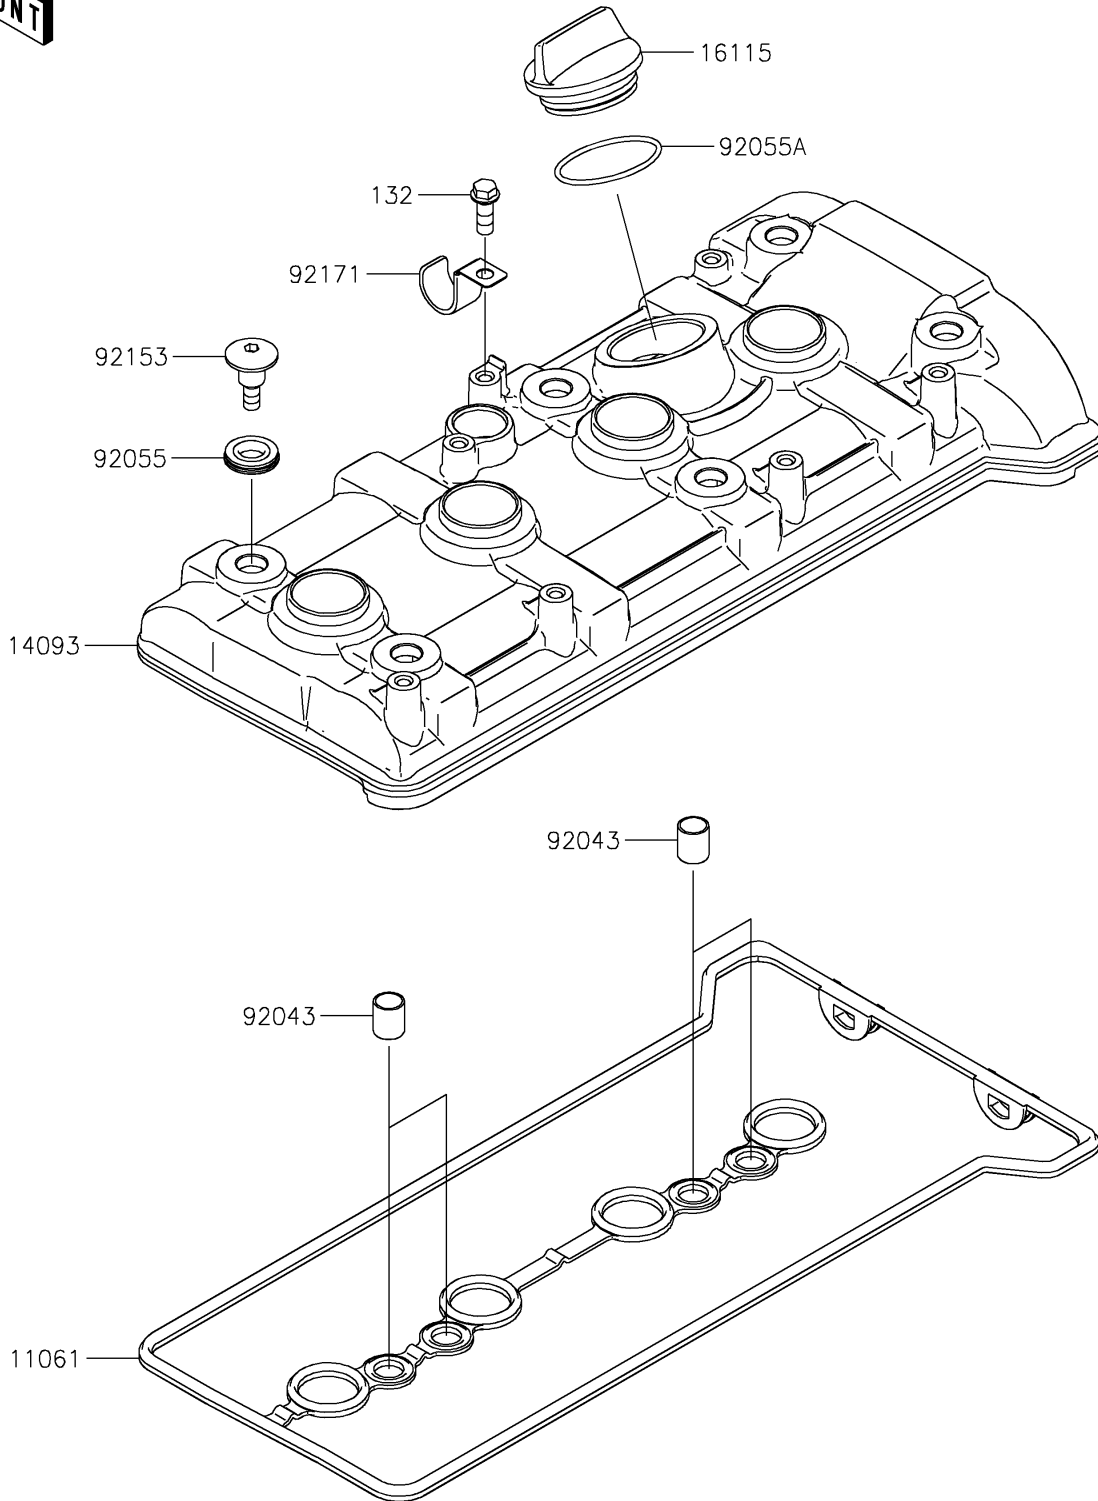

2026 RIDGE CREW HVAC

PARTS DIAGRAM

Cylinder Head Cover

E1112

2026 RIDGE CREW HVAC

PARTS LIST

Cylinder Head Cover

ITEM NAME	PART NUMBER	QUANTITY
GASKET,HEAD COVER (Ref # 11061)	11061-1465	1
COVER,HEAD (Ref # 14093)	14093-1433	1
CAP-OIL FILLER (Ref # 16115)	16115-1064	1
PIN,10.1X12X14 (Ref # 92043)	92043-4009	4
RING-O (Ref # 92055)	92055-0187	6
RING-O,38X1.9 (Ref # 92055A)	92055-1295	1
BOLT,SOCKET,6X22.5 (Ref # 92153)	92153-1779	6
CLAMP,L=60 (Ref # 92171)	92171-0652	1
BOLT-FLANGED-SMALL,6X16 (Ref # 132)	132BA0616	1