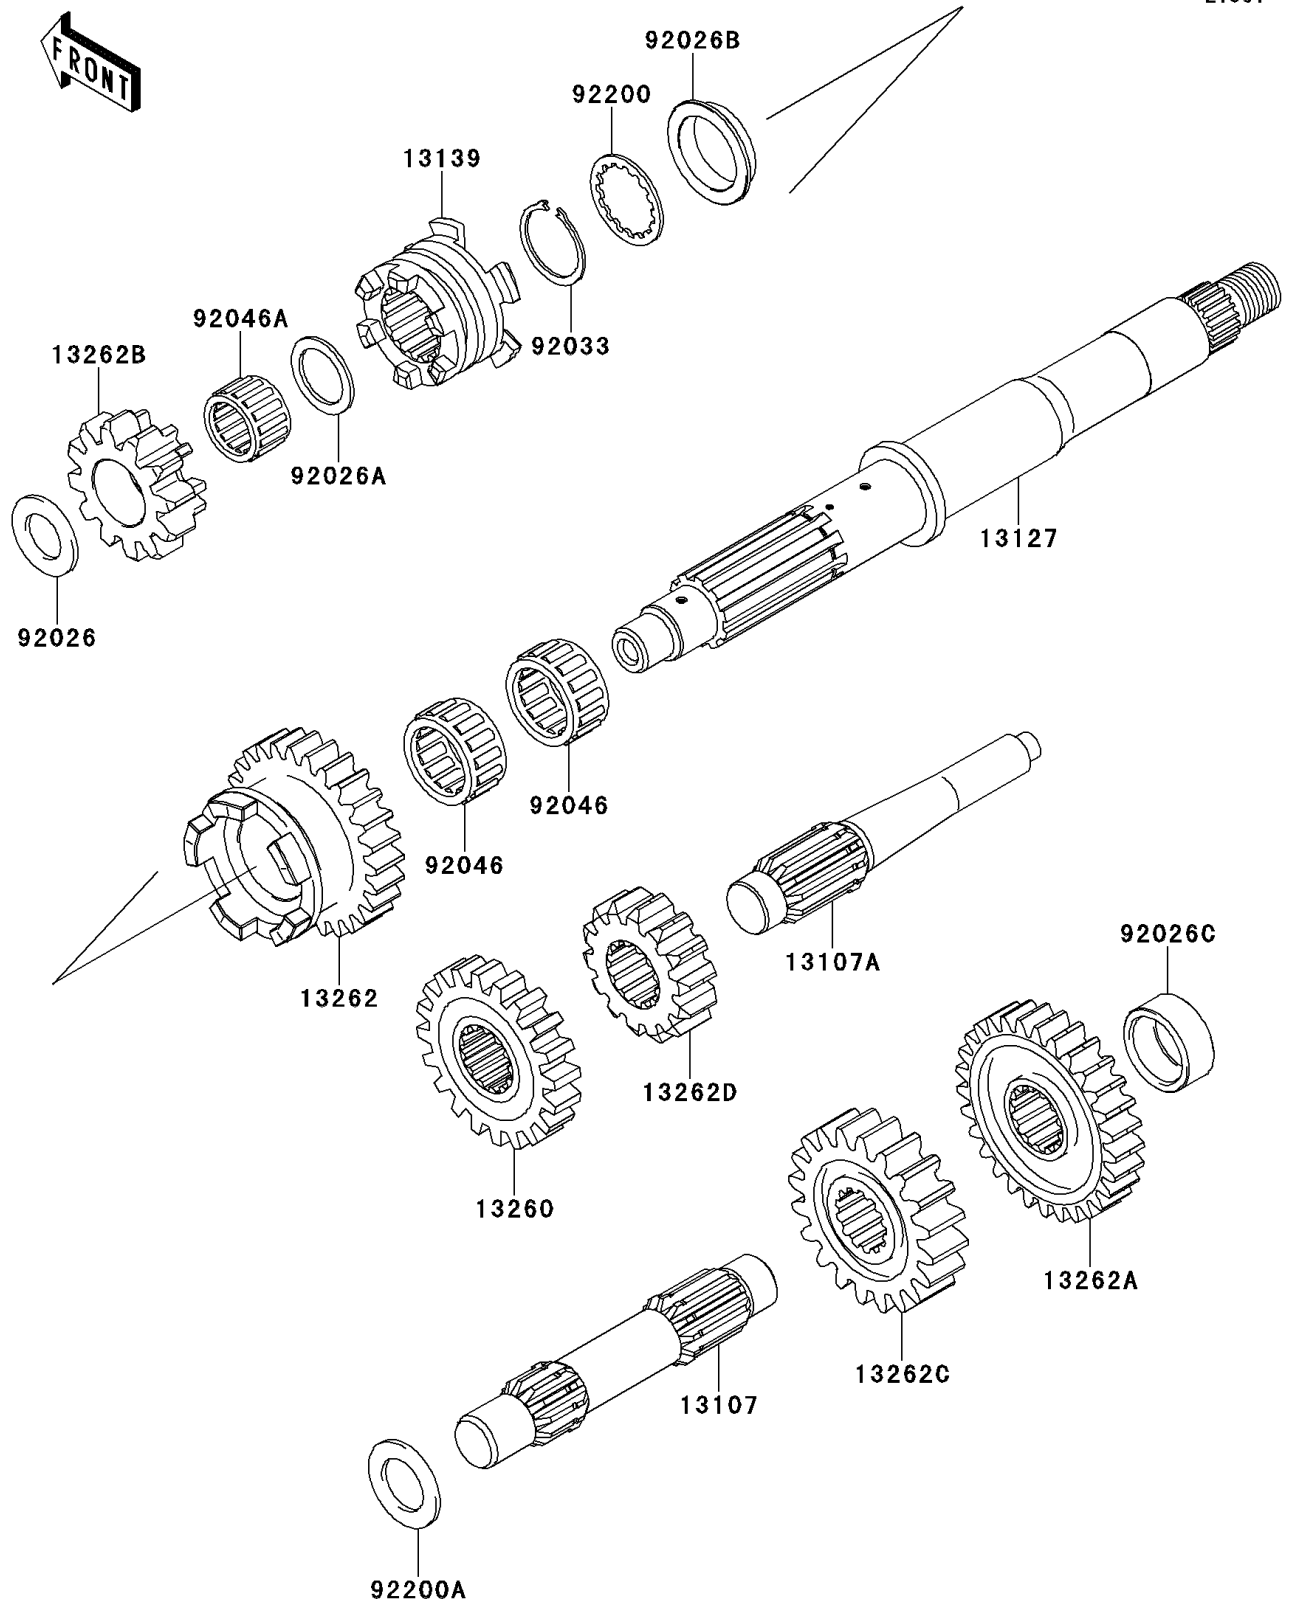

2007 KFX700

PARTS DIAGRAM

Transmission

E1361

2007 KFX700

PARTS LIST

Transmission

ITEM NAME

PART NUMBER

QUANTITY
