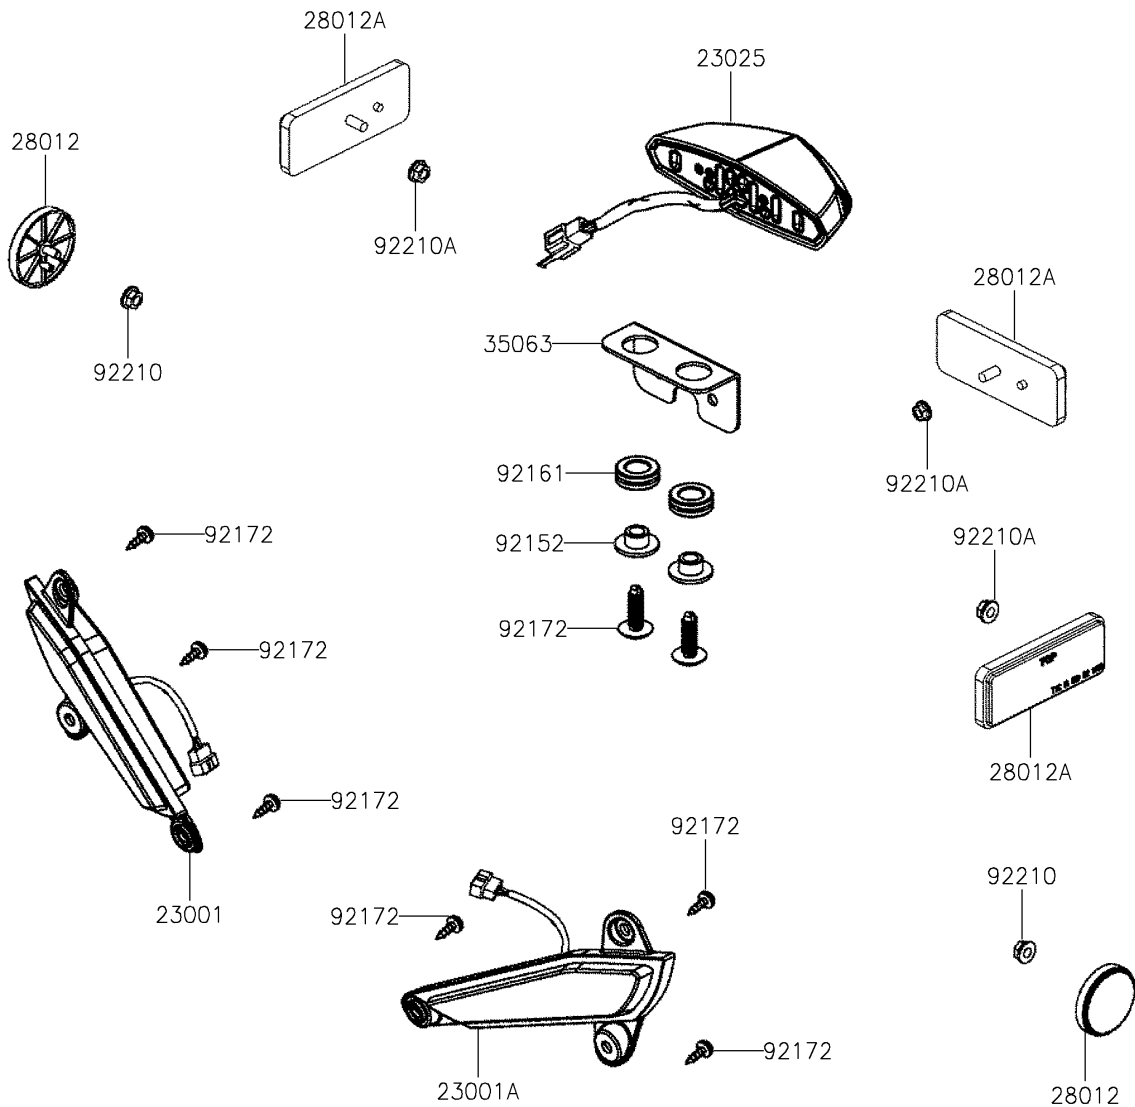

2026 KFX[®] 90

PARTS DIAGRAM

Taillight(s)

F2720

2026 KFX[®] 90

PARTS LIST

Taillight(s)

Kawasaki

Let the Good Times Roll[®]

ITEM NAME

PART NUMBER

QUANTITY
