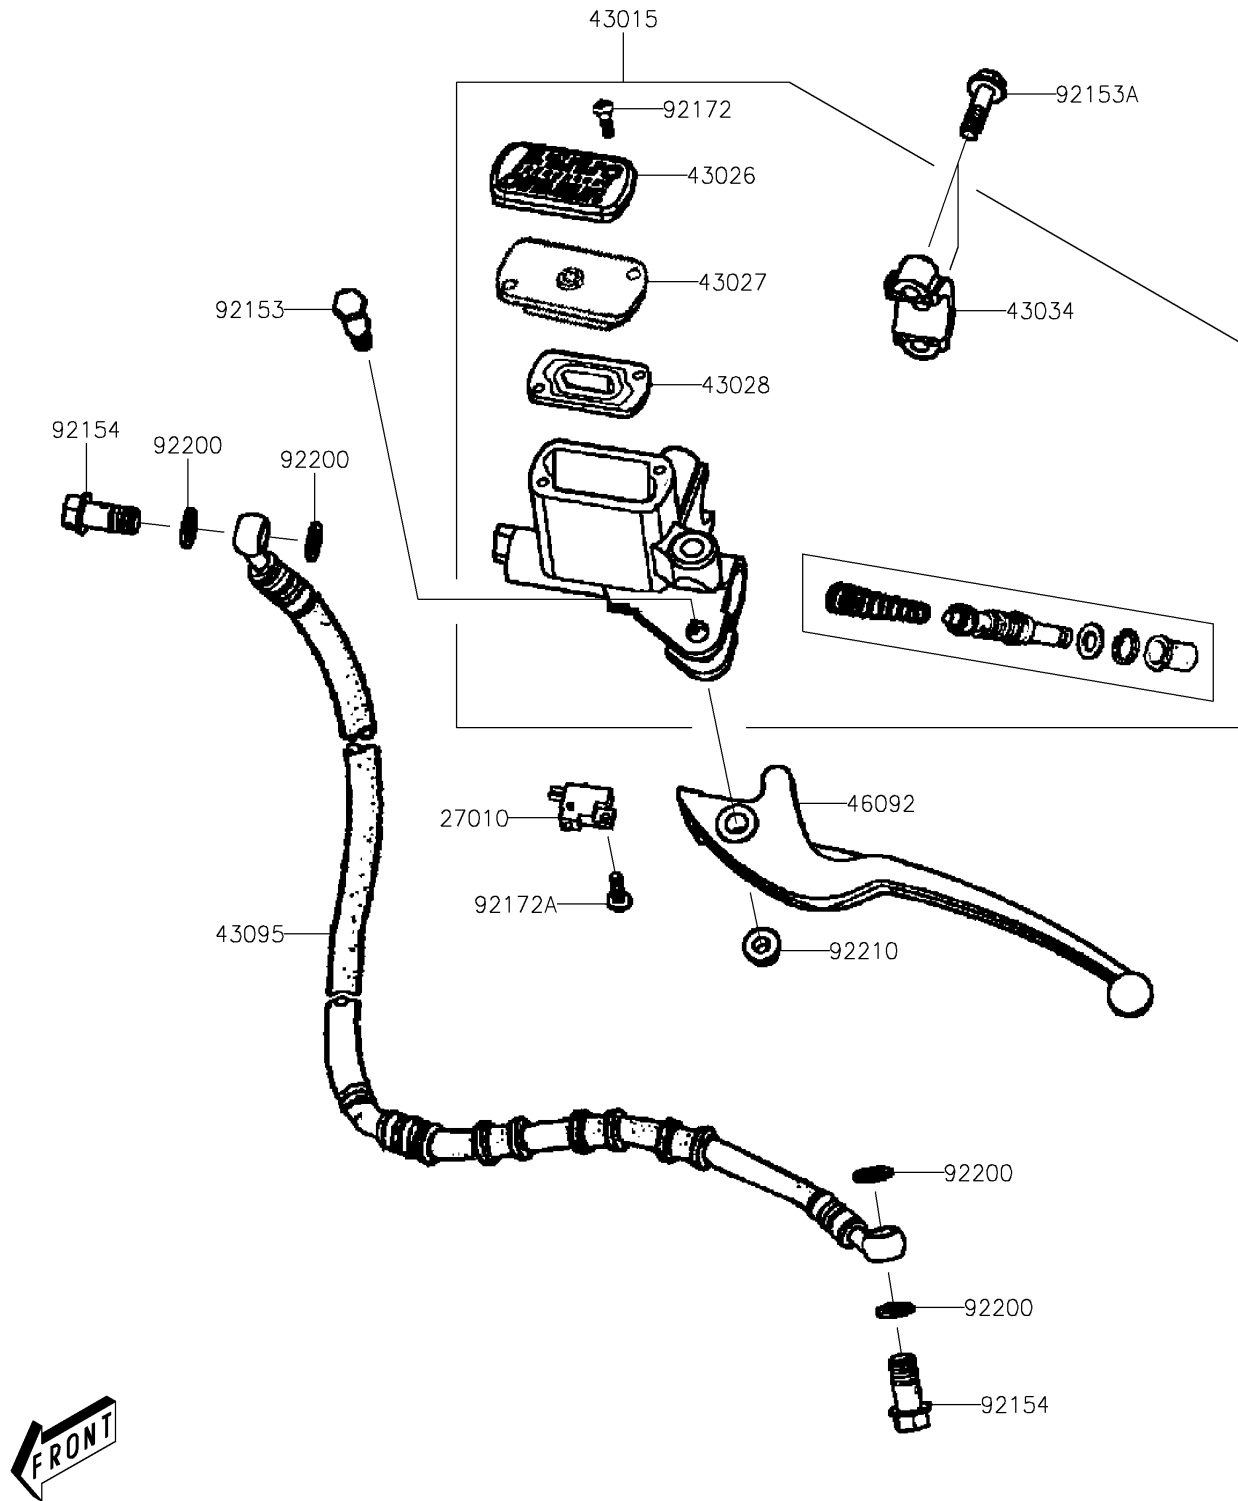

2026 KFX90

PARTS DIAGRAM

Front Master Cylinder

F2291

2026 KFX90

PARTS LIST

Front Master Cylinder

ITEM NAME

PART NUMBER

QUANTITY
