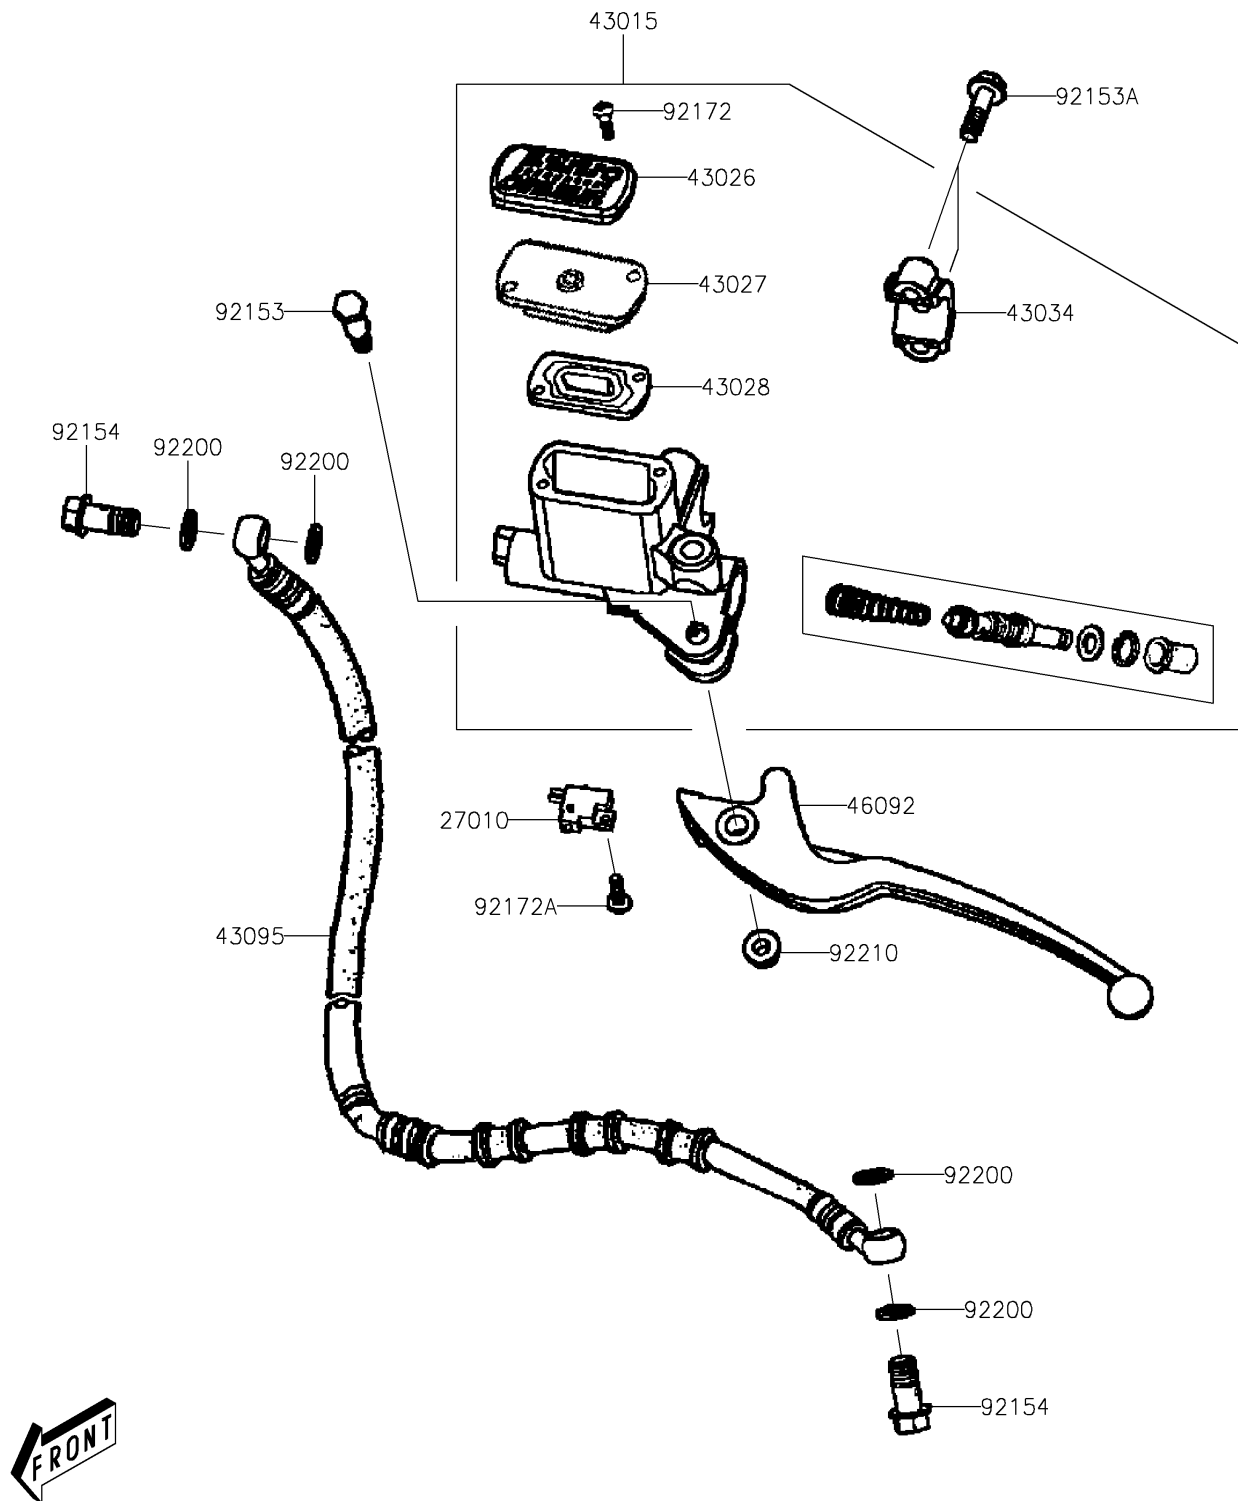

2026 KFX® 90

PARTS DIAGRAM

Front Master Cylinder

F2291

2026 KFX[®] 90

PARTS LIST

Front Master Cylinder

ITEM NAME

PART NUMBER

QUANTITY
