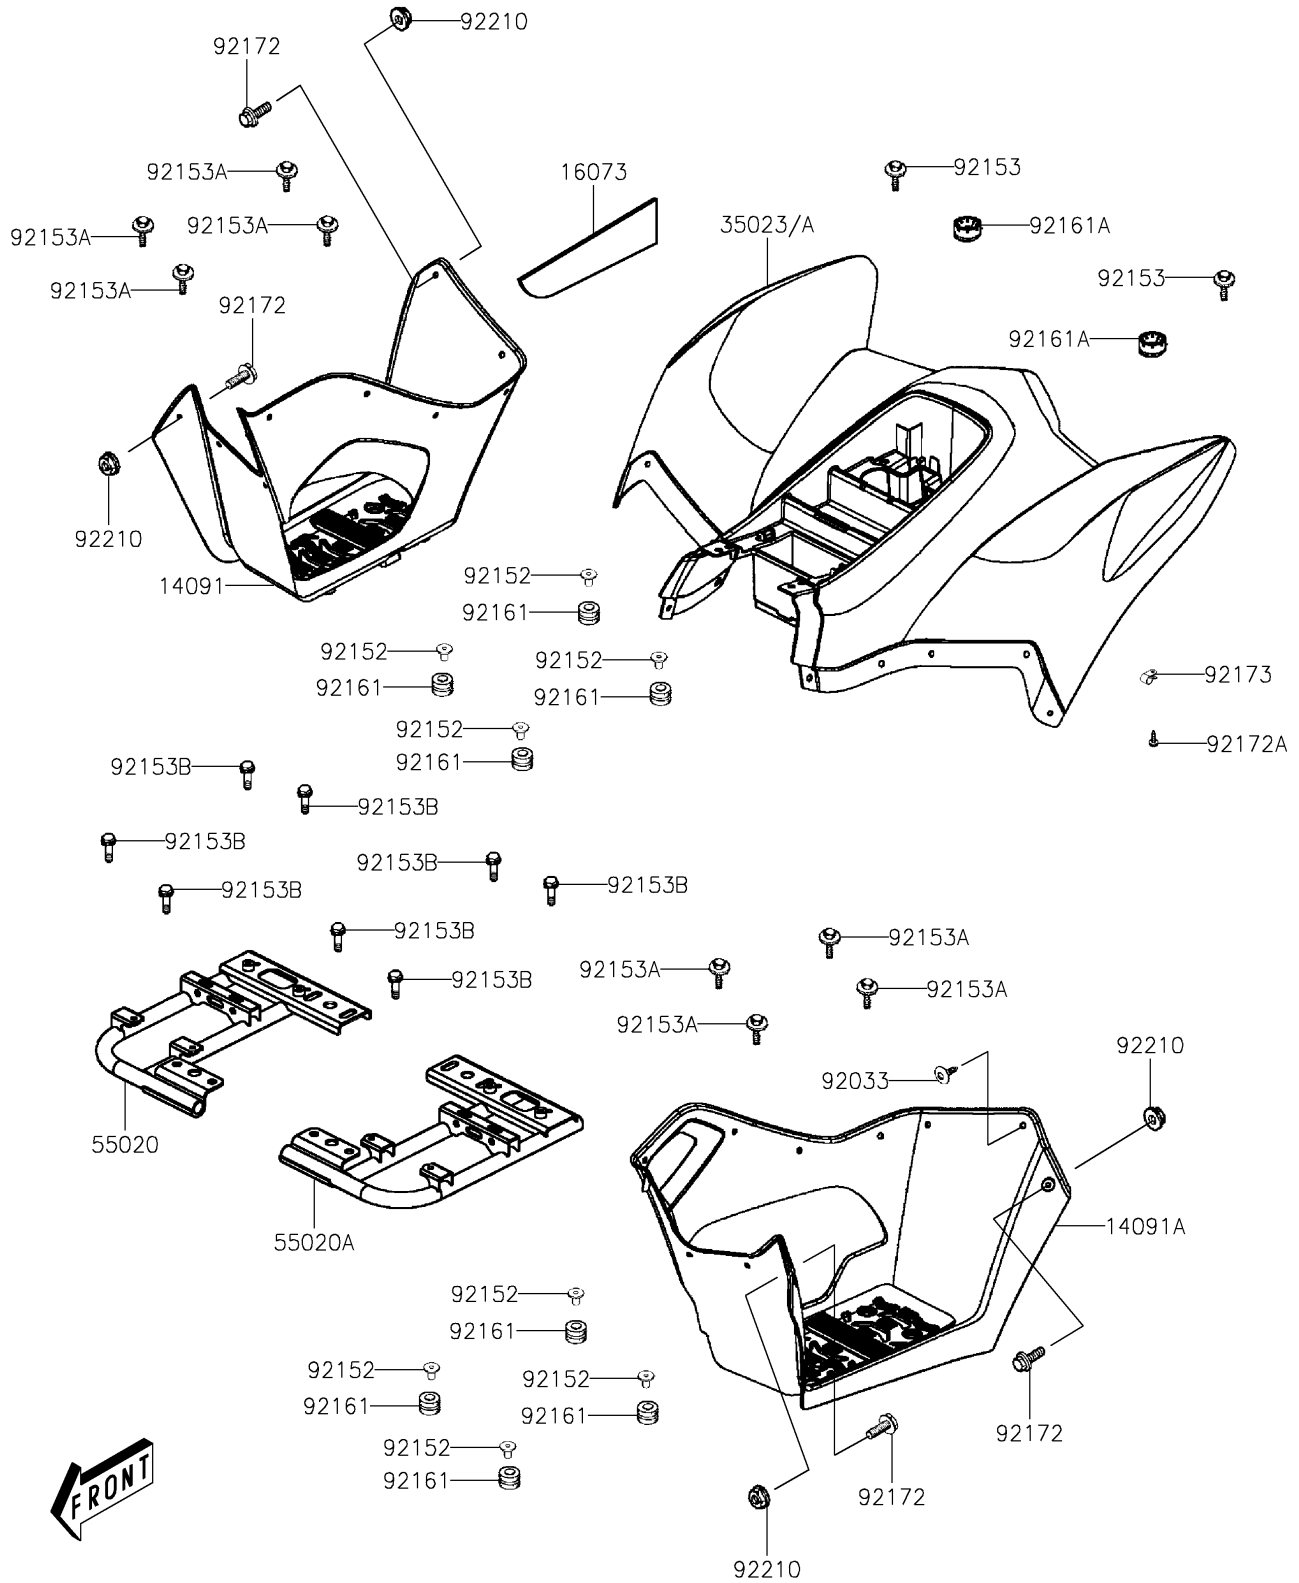

2026 KFX[®] 90

PARTS DIAGRAM

Rear Fender(s)

F2172

2026 KFX[®] 90

PARTS LIST

Rear Fender(s)

Kawasaki

Let the Good Times Roll[®]

ITEM NAME

PART NUMBER

QUANTITY
