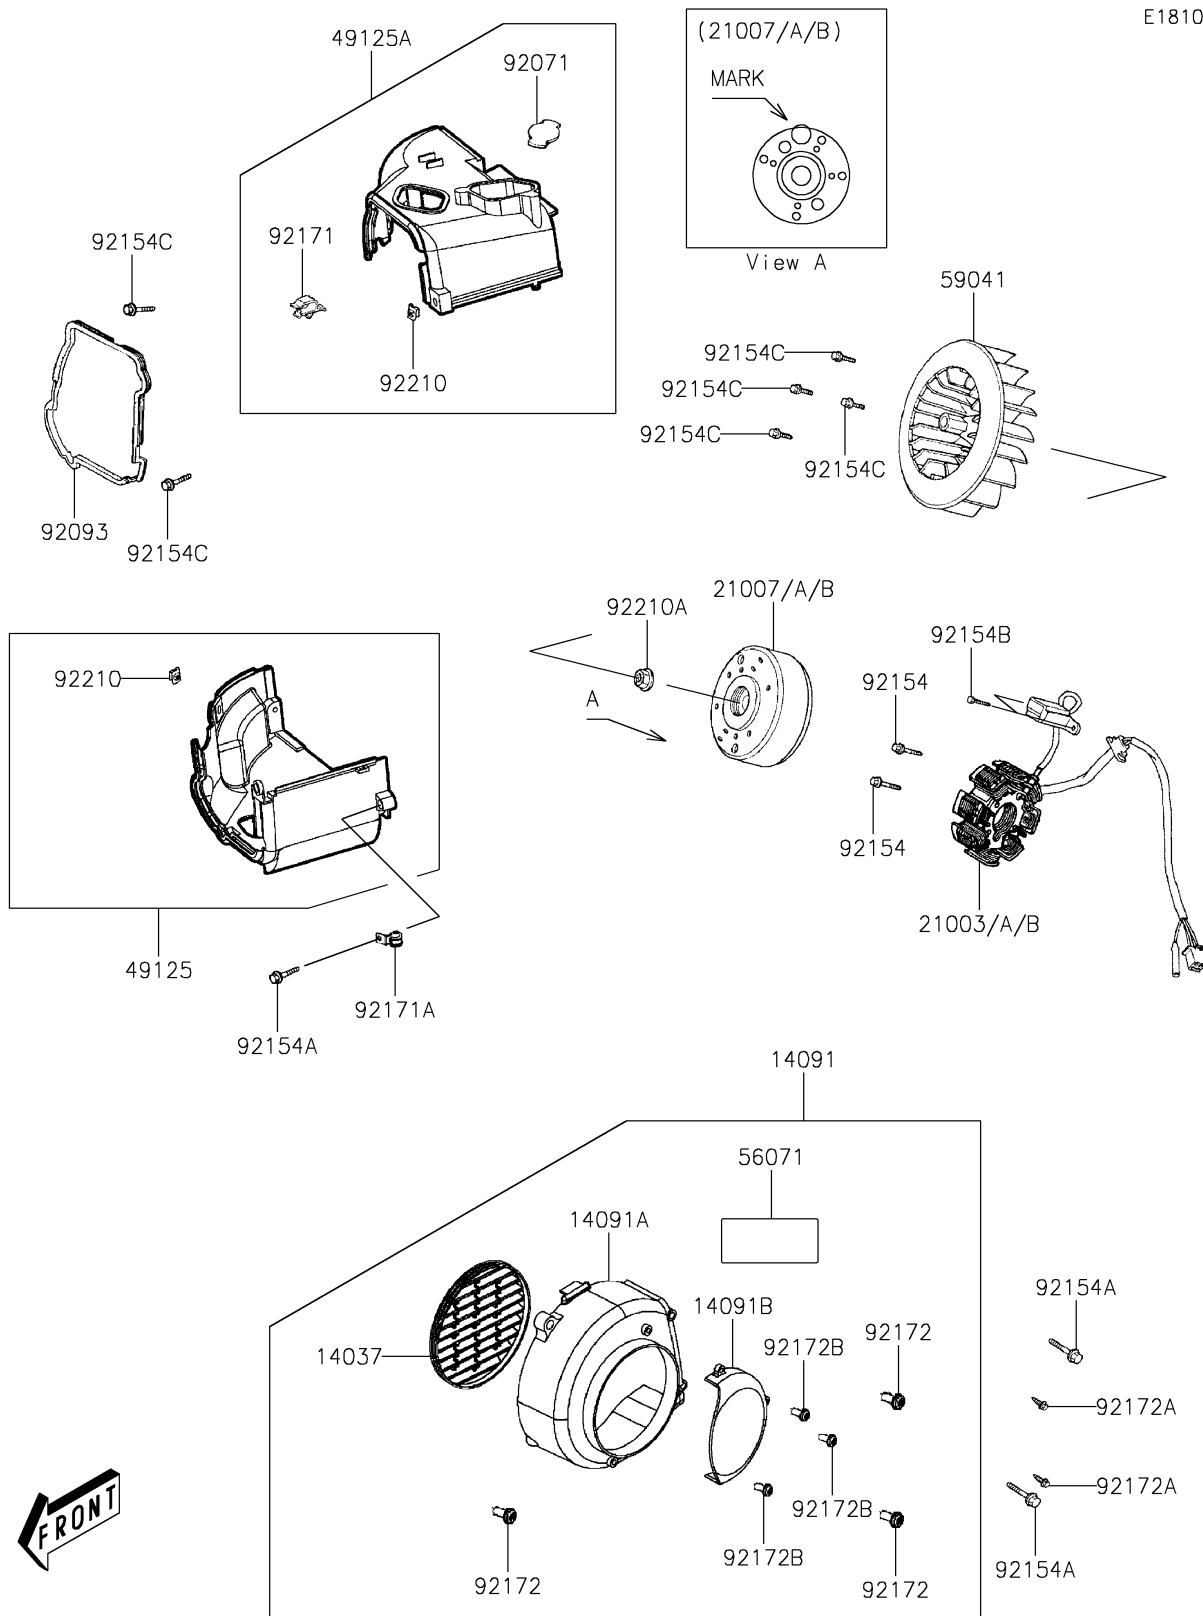

2026 KFX[®] 90

PARTS DIAGRAM

Generator

E1810

2026 KFX[®] 90

PARTS LIST

Generator

Kawasaki

Let the Good Times Roll[®]

ITEM NAME

PART NUMBER

QUANTITY
