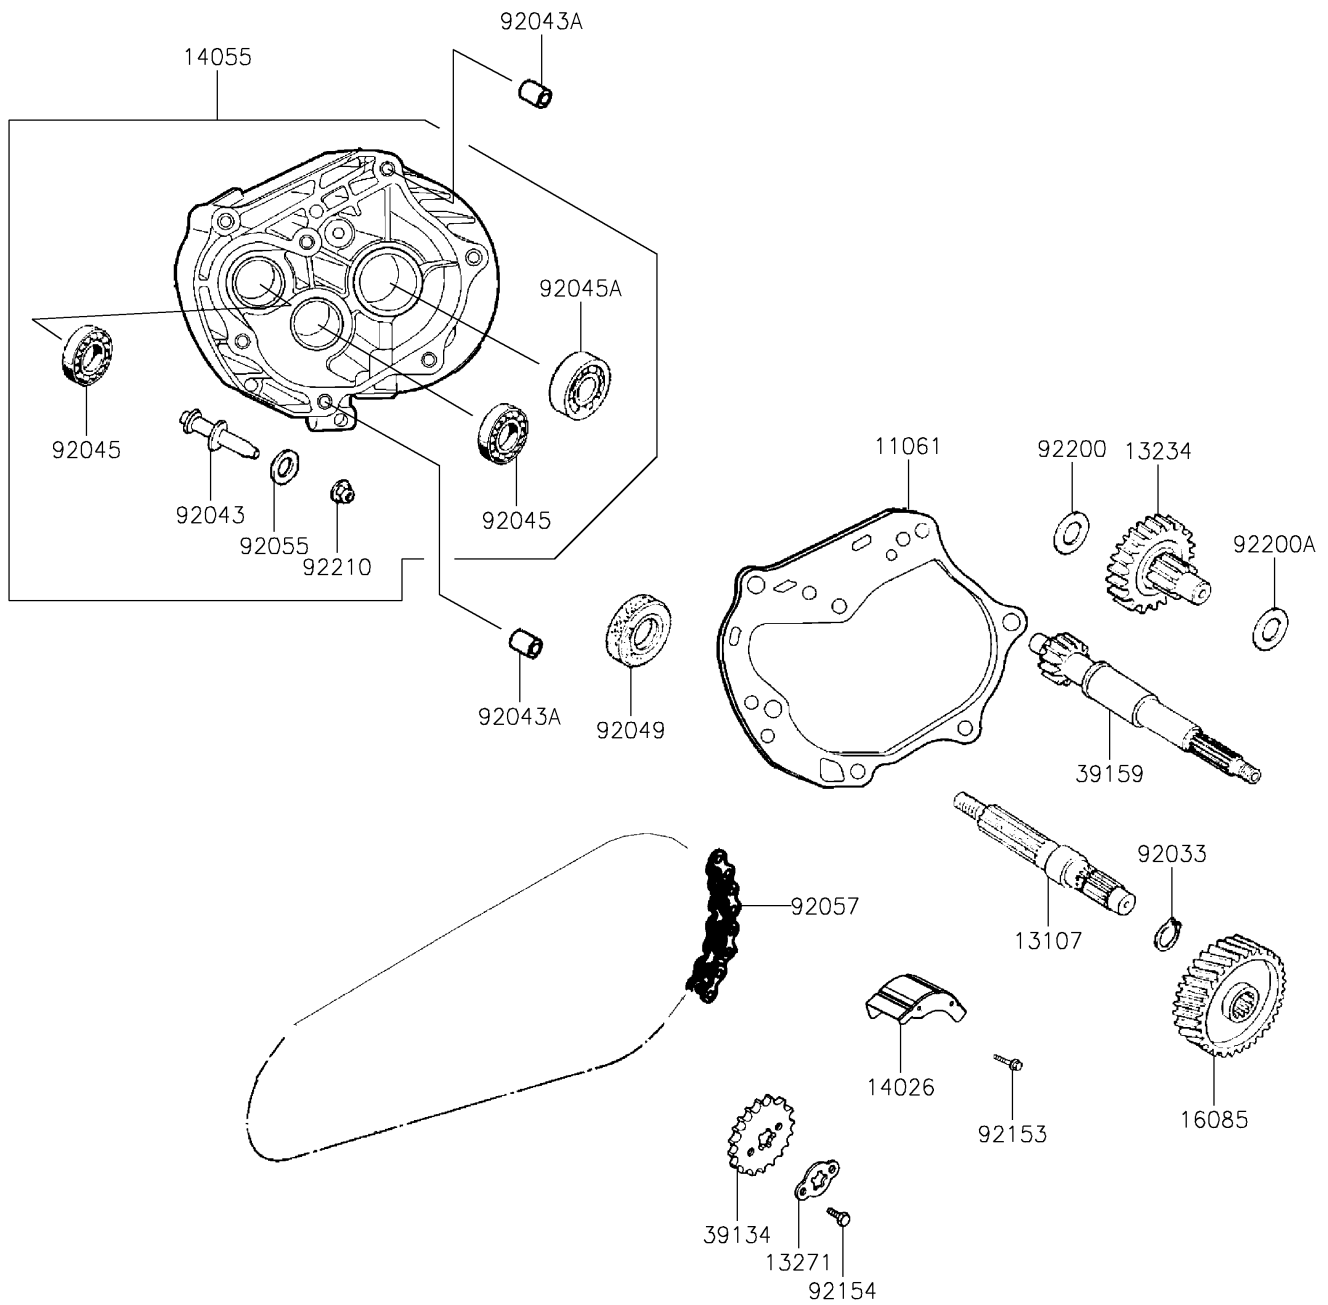

2026 KFX90

PARTS DIAGRAM

Gear Change Drum/Shift Fork(s)

E1362

2026 KFX90

PARTS LIST

Gear Change Drum/Shift Fork(s)

ITEM NAME

PART NUMBER

QUANTITY
