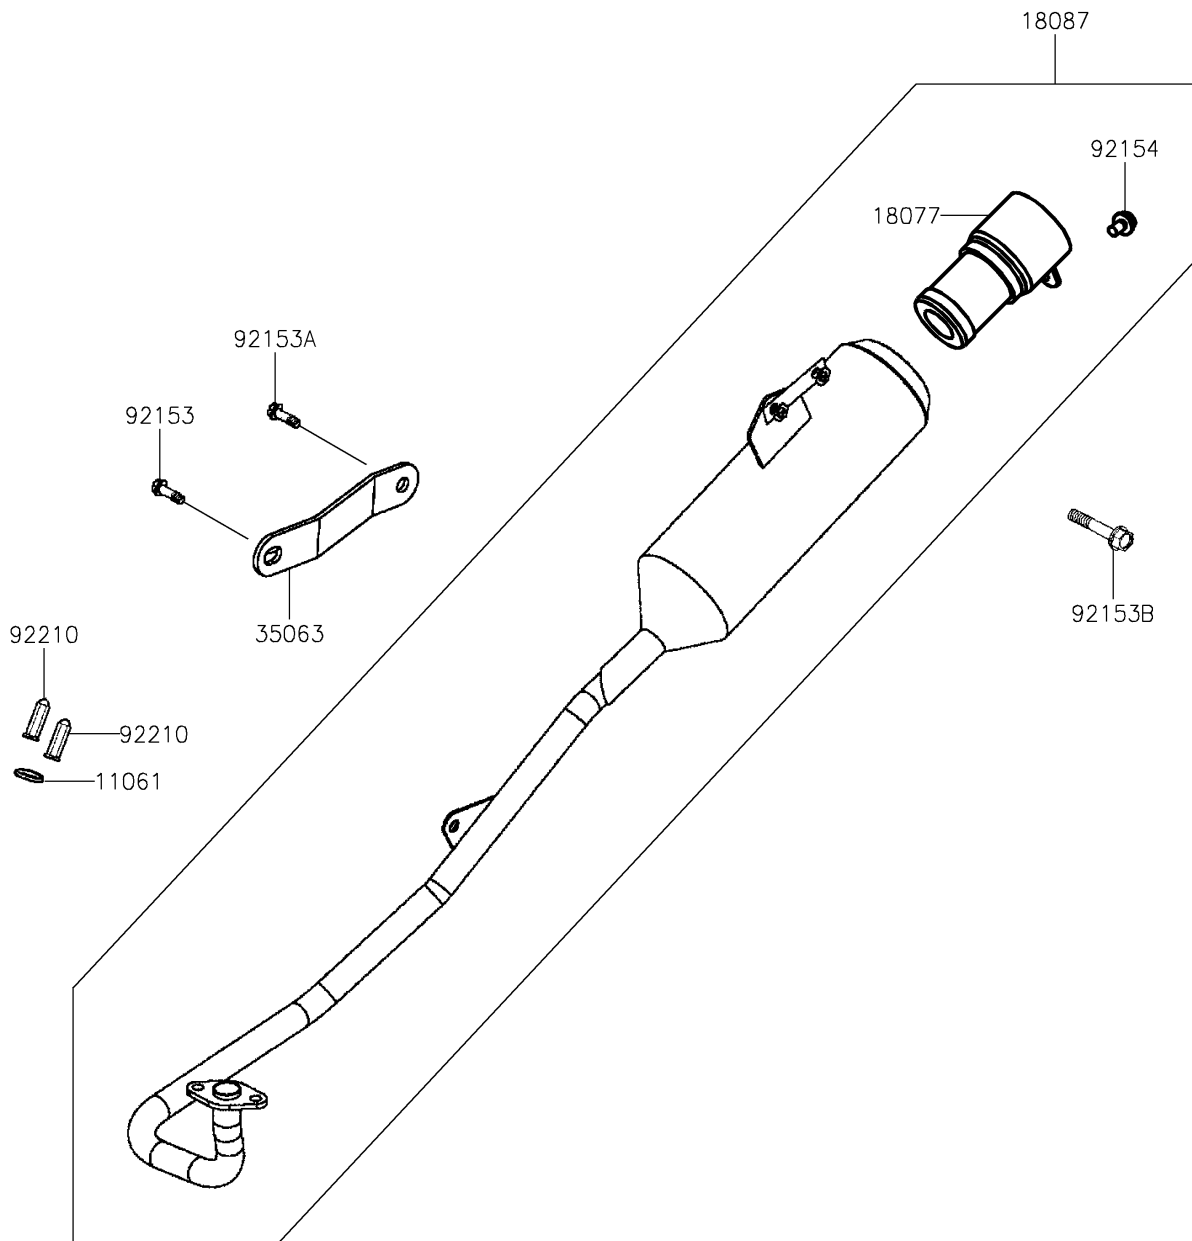

2026 KFX[®] 90

PARTS DIAGRAM

Muffler(s)

E1140

2026 KFX[®] 90

PARTS LIST

Muffler(s)

Kawasaki

Let the Good Times Roll[®]

ITEM NAME

PART NUMBER

QUANTITY
