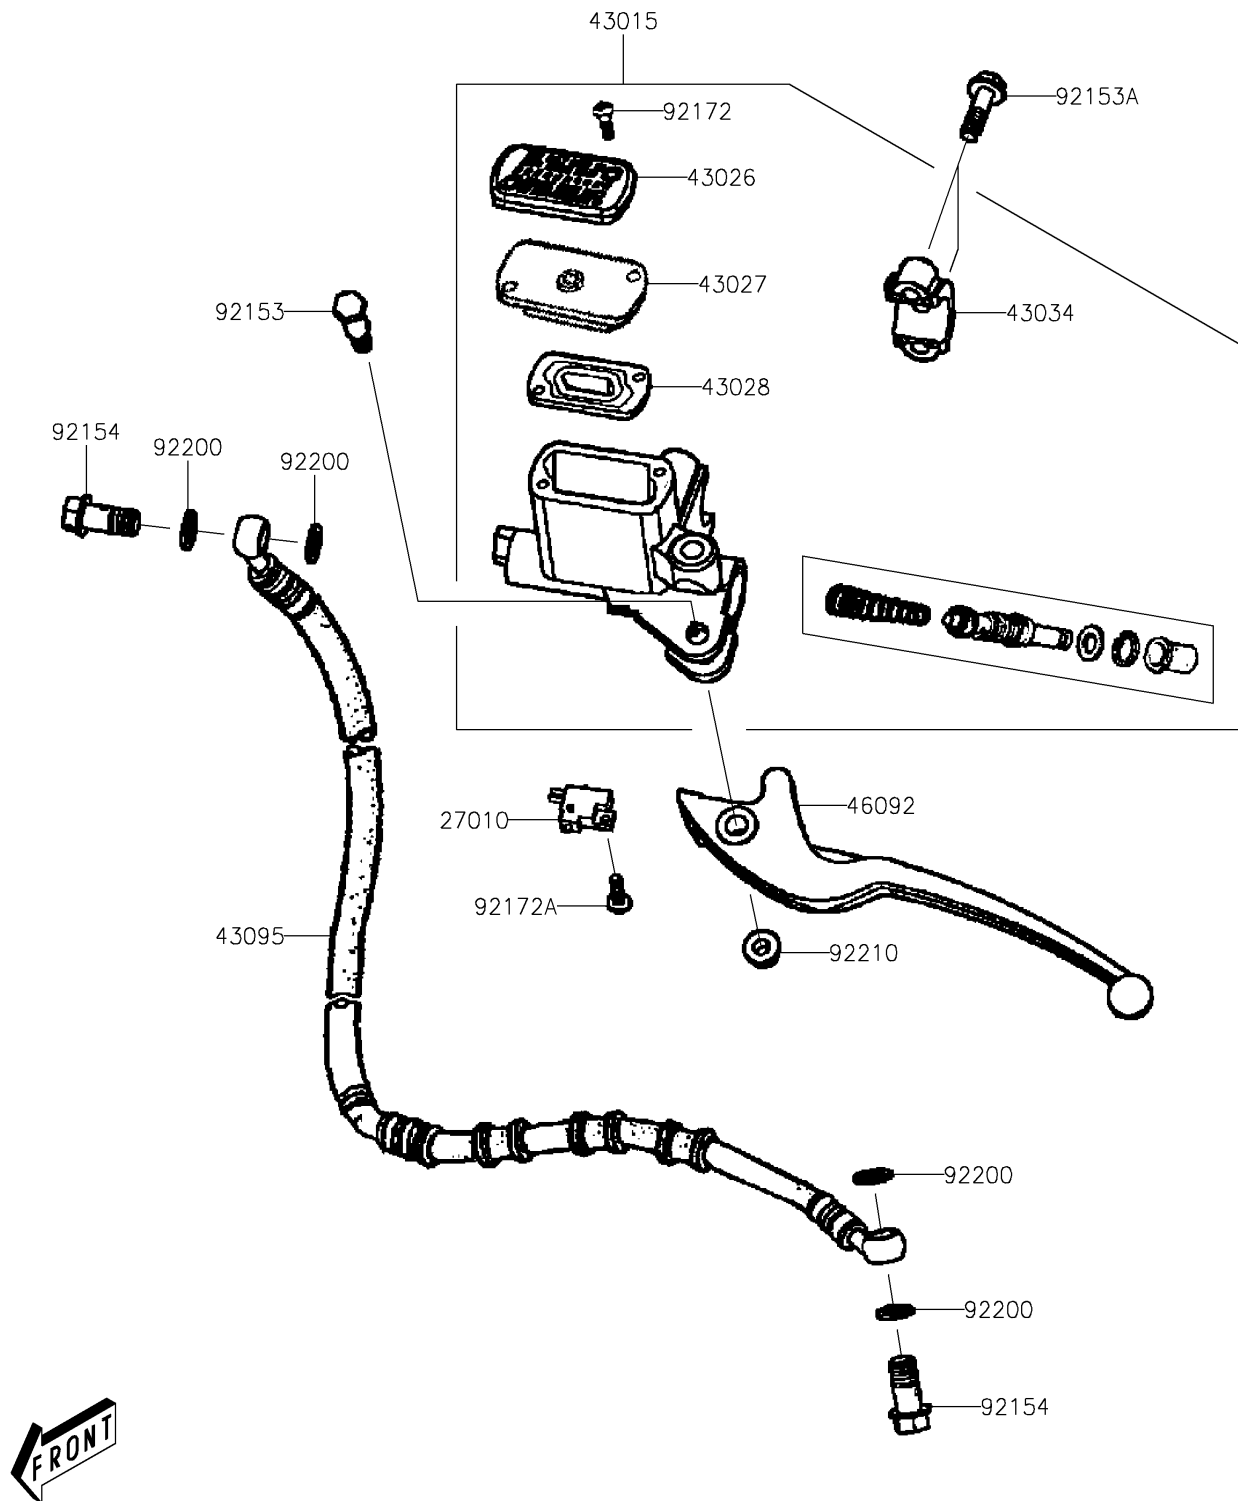

2026 KFX[®] 50

PARTS DIAGRAM

Front Master Cylinder

F2291

2026 KFX[®] 50

PARTS LIST

Front Master Cylinder

ITEM NAME

PART NUMBER

QUANTITY
