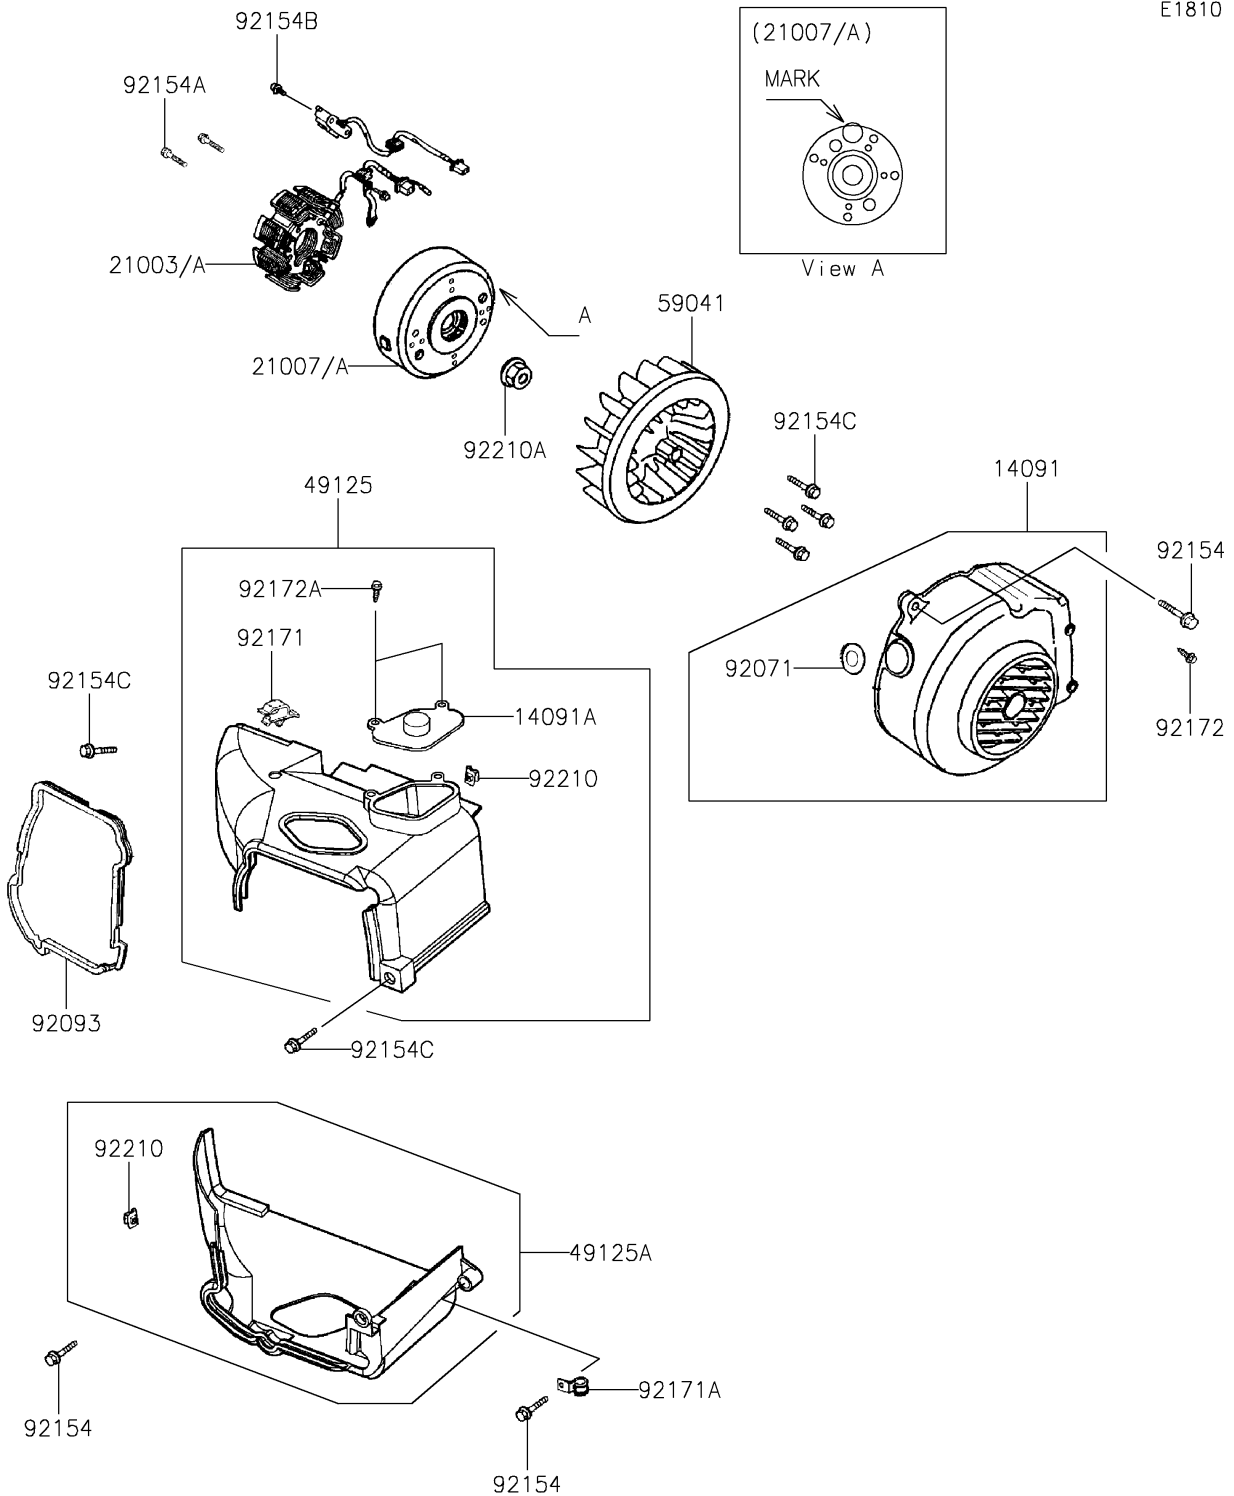

2026 KFX[®] 50

PARTS DIAGRAM

Generator

E1810

2026 KFX[®] 50

PARTS LIST

Generator

Kawasaki

Let the Good Times Roll[®]

ITEM NAME

PART NUMBER

QUANTITY
