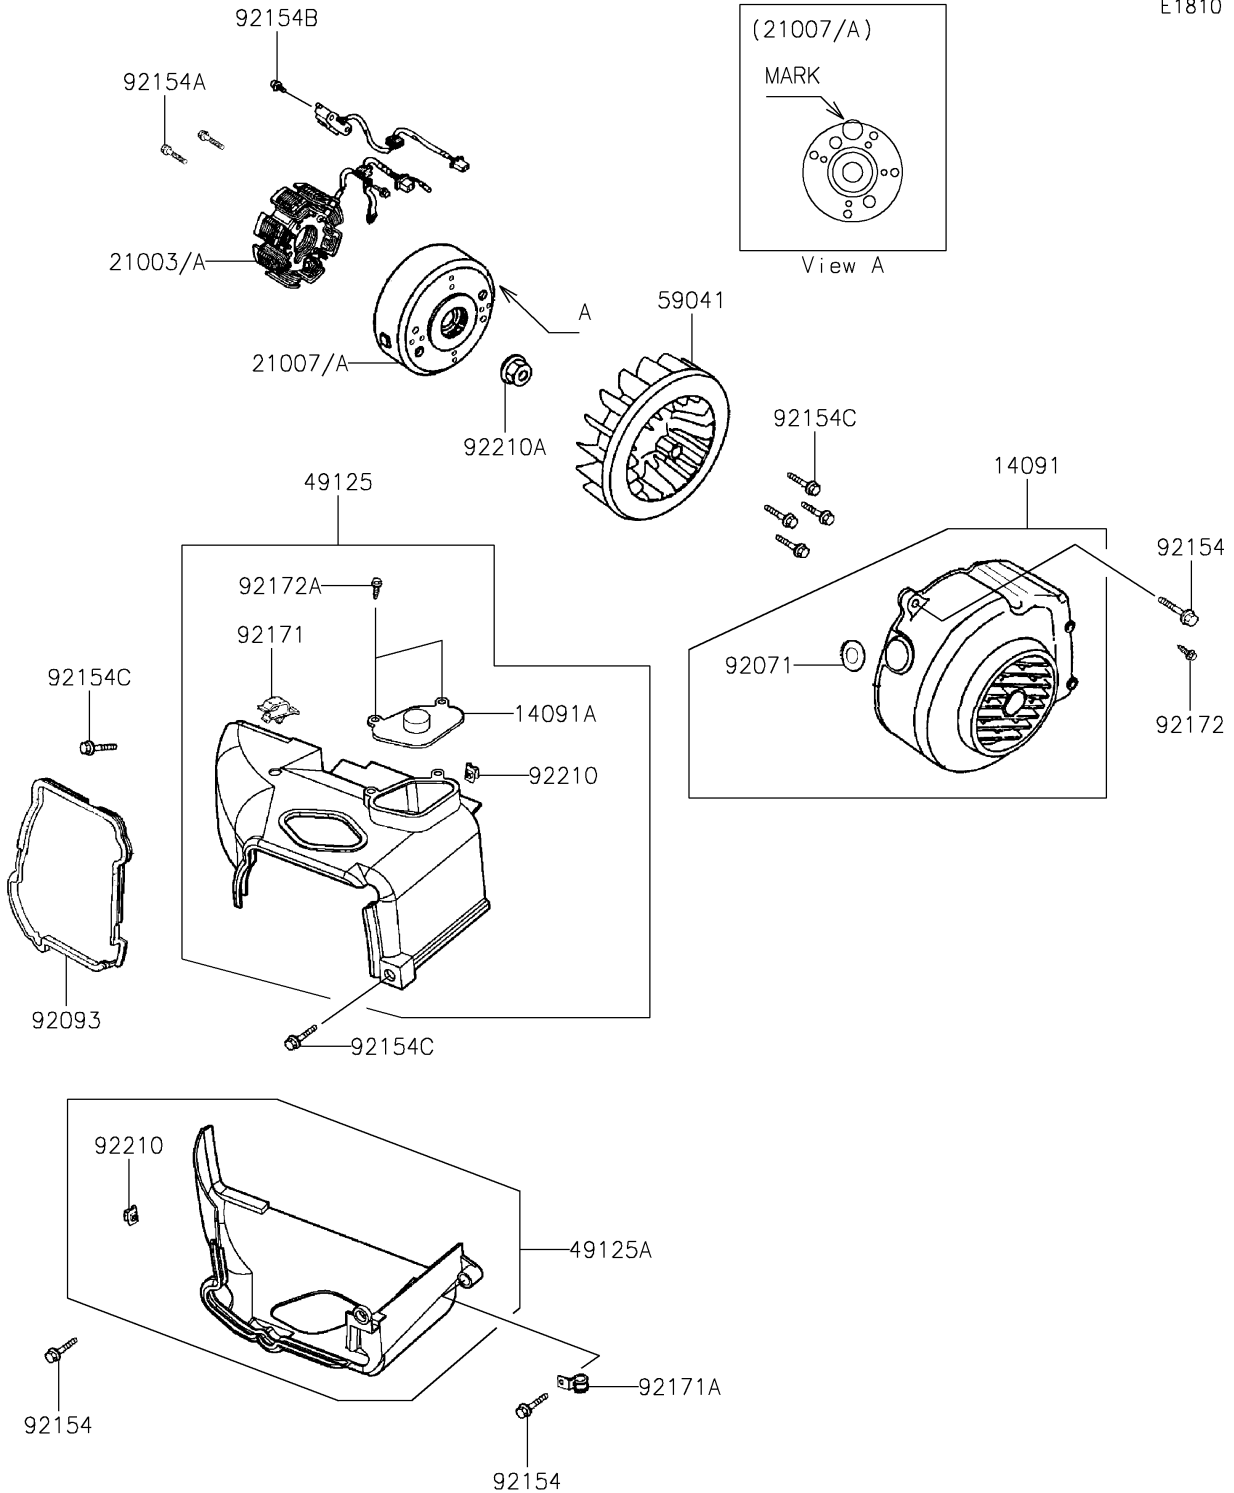

2026 KFX50

PARTS DIAGRAM

Generator

E1810

2026 KFX50

PARTS LIST

Generator

Kawasaki

Let the Good Times Roll®

ITEM NAME	PART NUMBER	QUANTITY
COVER,FAN (Ref # 14091)	14091-Y004	1
COVER,SHROUD,UPP (Ref # 14091A)	14091-Y005	1
STATOR,D402 (Ref # 21003)	21003-Y001	1
STATOR,D414 (Ref # 21003A)	21003-Y004	1
ROTOR,D402 (Ref # 21007)	21007-Y002	1
ROTOR,D414 (Ref # 21007A)	21007-Y004	1
SHROUD,UPP (Ref # 49125)	49125-Y003	1
SHROUD,LWR (Ref # 49125A)	49125-Y005	1
FAN (Ref # 59041)	59041-Y002	1
GROMMET (Ref # 92071)	92071-Y002	1
SEAL,SHROUD (Ref # 92093)	92093-Y010	1
BOLT,FLANGE,6X25 (Ref # 92154)	92154-Y066	3
BOLT,FLANGE,6X22 (Ref # 92154A)	92154-Y067	2
BOLT,HEX,5X12 (Ref # 92154B)	92154-Y111	2
BOLT,FLANGE,6X16 (Ref # 92154C)	92154-Y134	6
CLAMP (Ref # 92171)	92171-Y001	1
CLAMP (Ref # 92171A)	92171-Y002	1
SCREW,5X16 (Ref # 92172)	92172-Y021	2
SCREW,TAPPING,4X12 (Ref # 92172A)	92172-Y072	2
NUT,6MM (Ref # 92210)	92210-Y011	2
NUT,FLANGE,10MM (Ref # 92210A)	92210-Y058	1