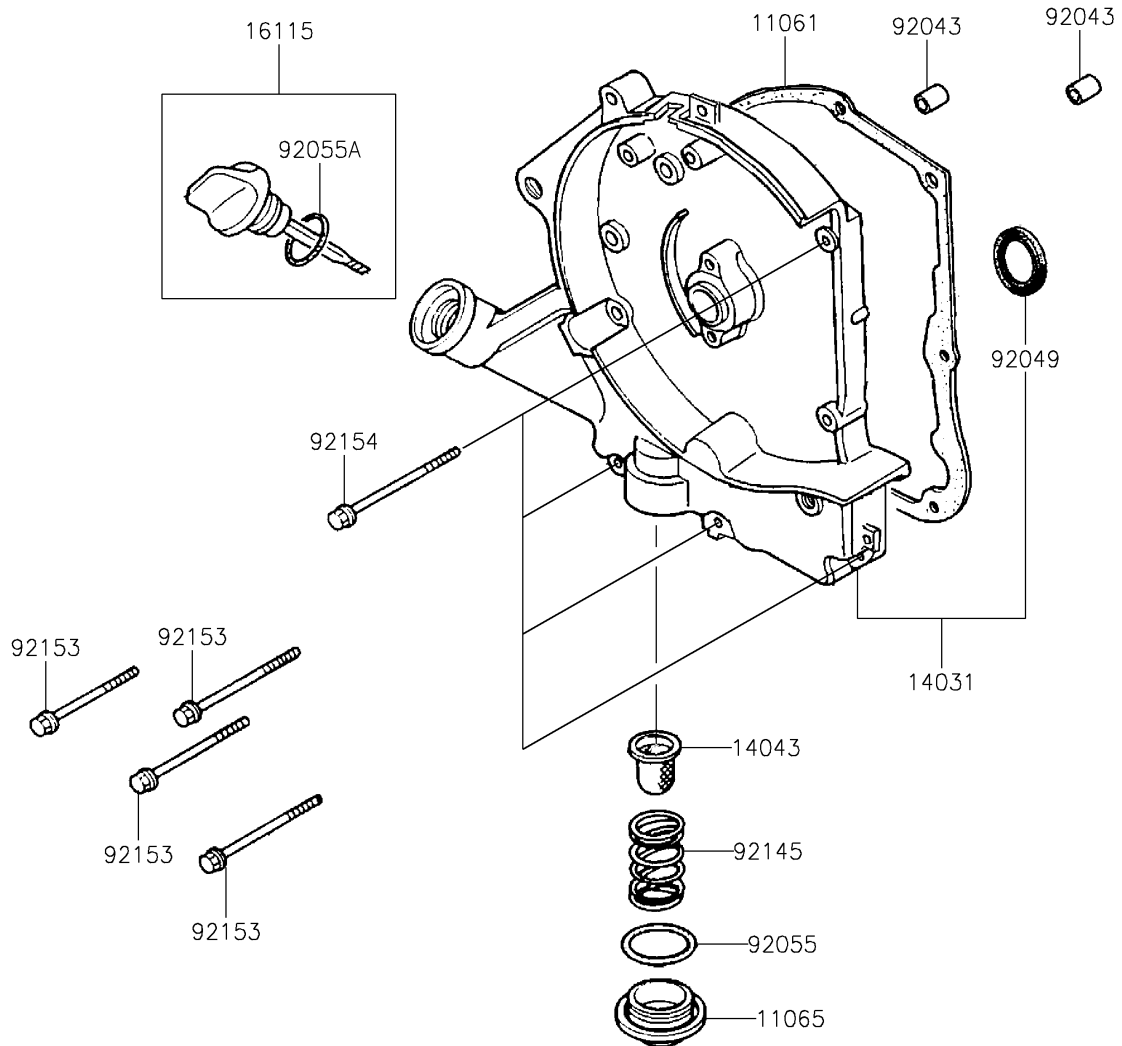

2026 KFX[®] 50

PARTS DIAGRAM

Engine Cover(s)

E1431

2026 KFX[®] 50

PARTS LIST

Engine Cover(s)

Kawasaki

Let the Good Times Roll[®]

ITEM NAME

PART NUMBER

QUANTITY
