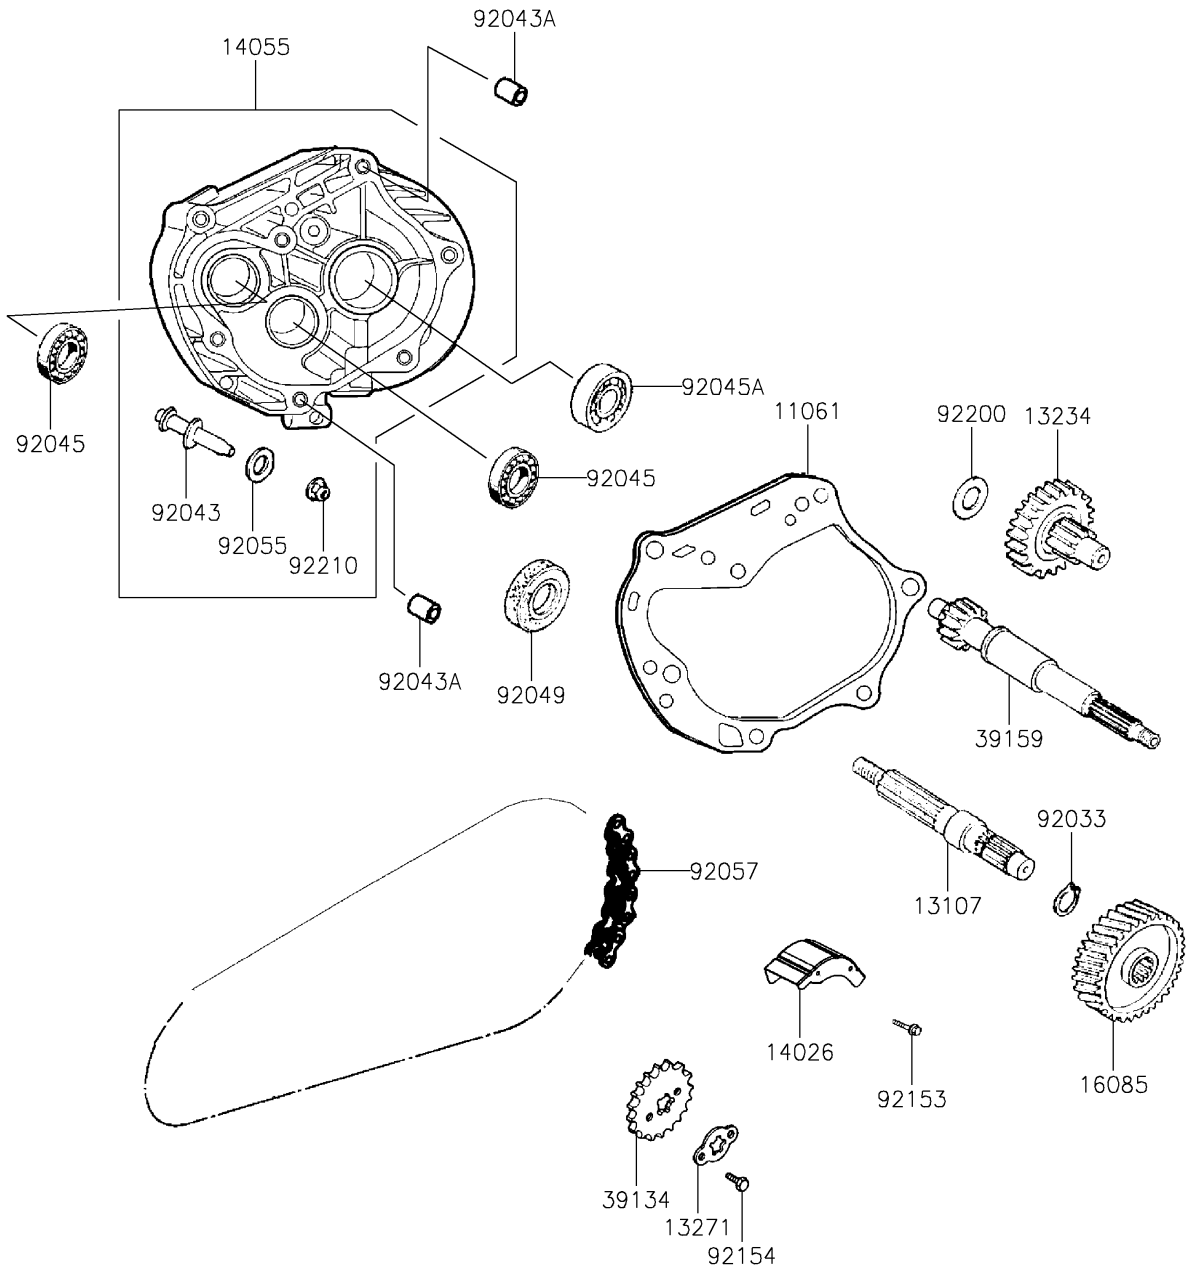

2026 KFX[®] 50

PARTS DIAGRAM

Gear Change Drum/Shift Fork(s)

E1362

2026 KFX[®] 50

PARTS LIST

Gear Change Drum/Shift Fork(s)

ITEM NAME

PART NUMBER

QUANTITY
