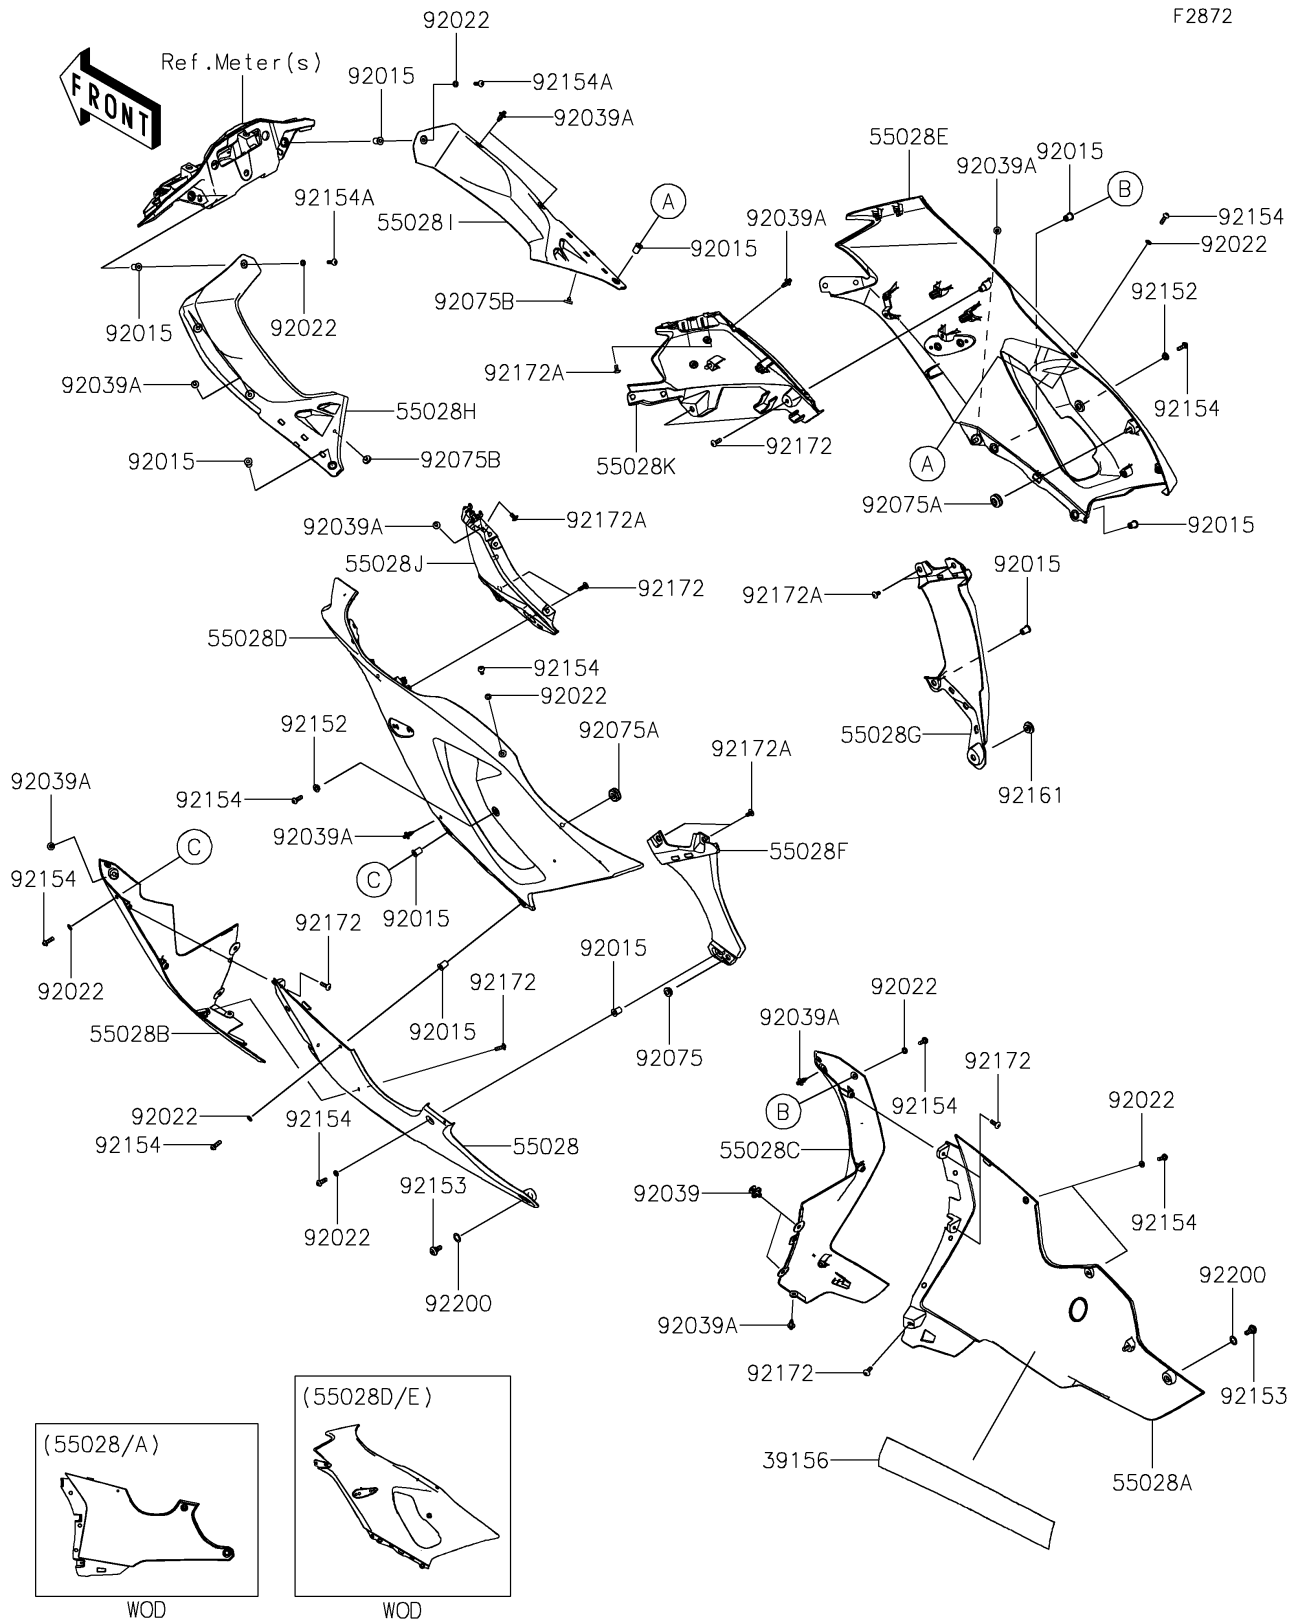

2026 NINJA® ZX™-10RR ABS

PARTS DIAGRAM

Cowling Lower