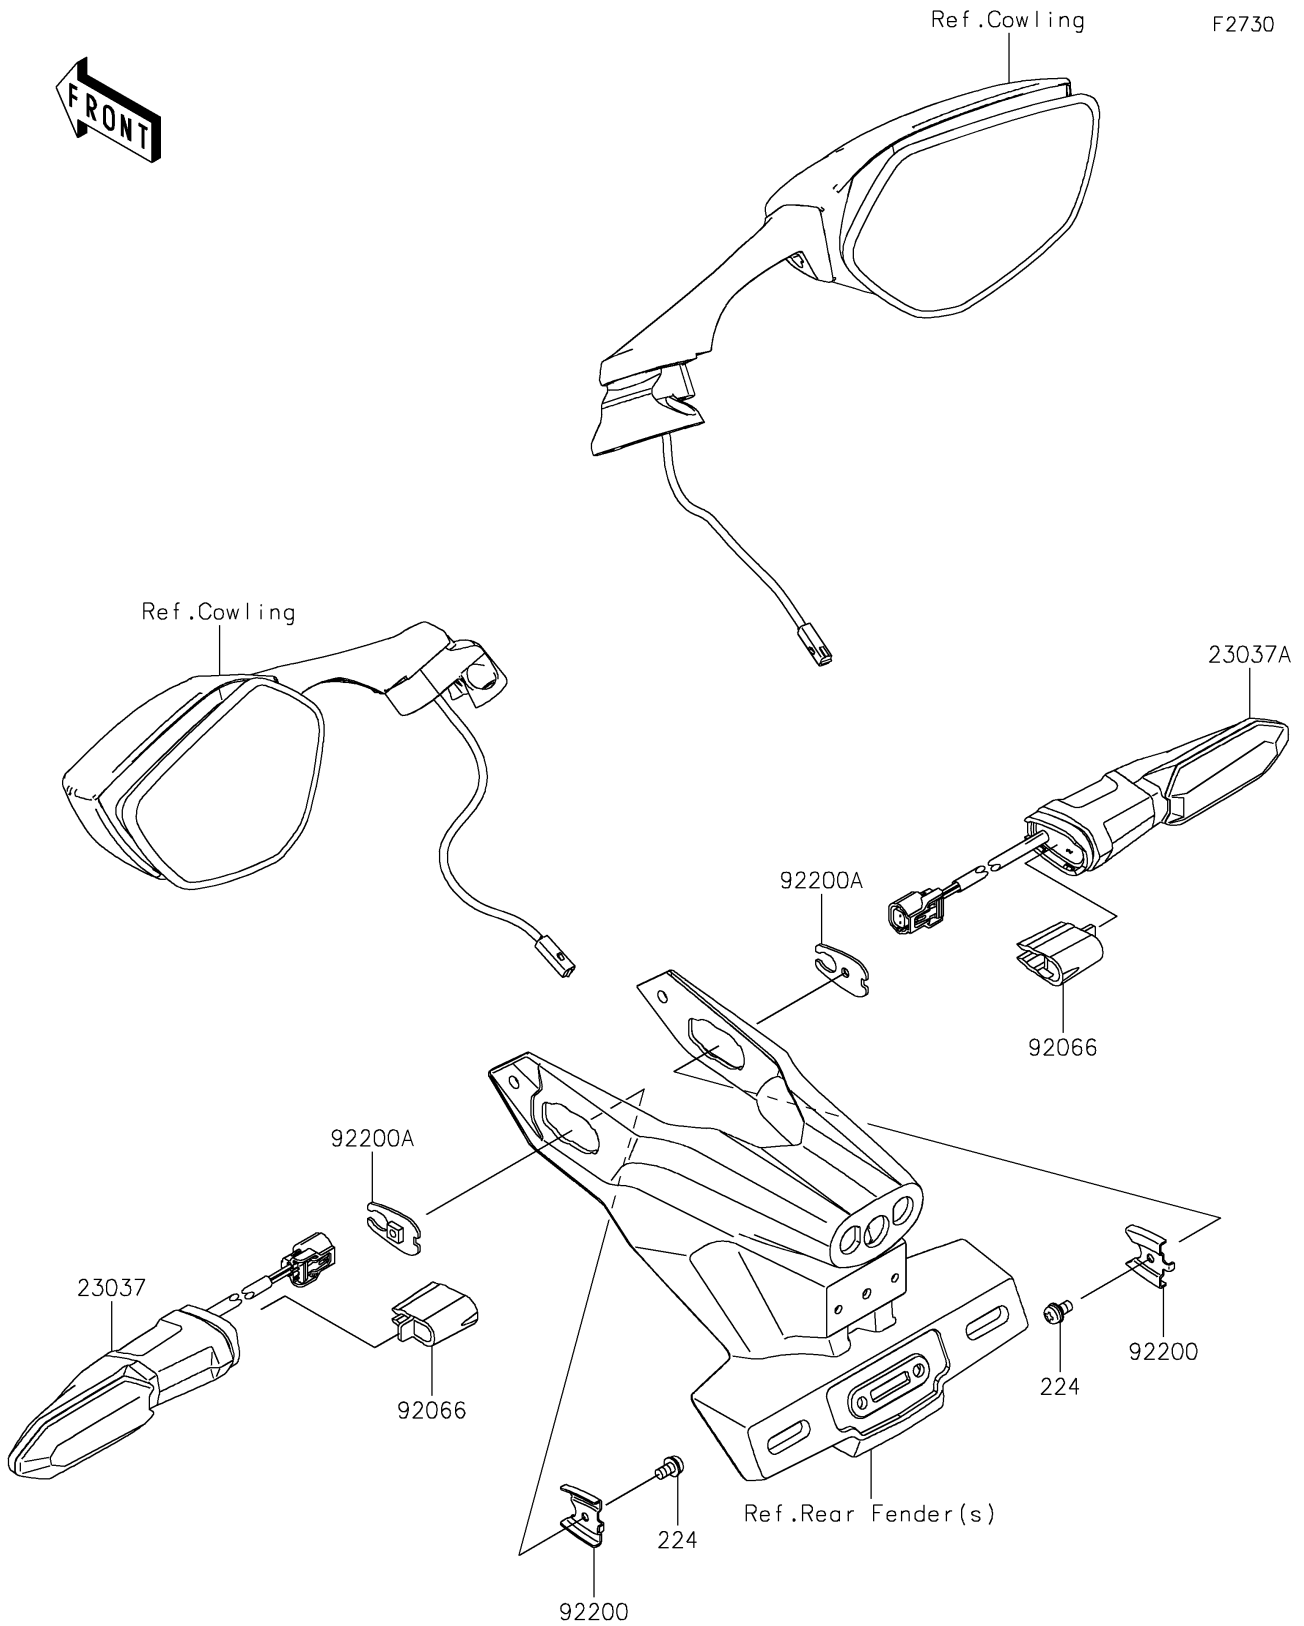

2026 NINJA® ZX™-10RR ABS

PARTS DIAGRAM

Turn Signals

2026 NINJA® ZX™-10RR ABS

PARTS LIST

Turn Signals

| ITEM NAME | PART NUMBER | QUANTITY |
|--|-------------|----------|
| LAMP-ASSY-SIGNAL,LED,LH (Ref # 23037) | 23037-0561 | 1 |
| LAMP-ASSY-SIGNAL,LED,RH (Ref # 23037A) | 23037-0562 | 1 |
| PLUG,SIGNAL LAMP (Ref # 92066) | 92066-0919 | 2 |
| WASHER (Ref # 92200) | 92200-0855 | 2 |
| WASHER (Ref # 92200A) | 92200-2268 | 2 |
| SCREW-PAN-WP-CROS,4X8 (Ref # 224) | 224AB0408 | 2 |