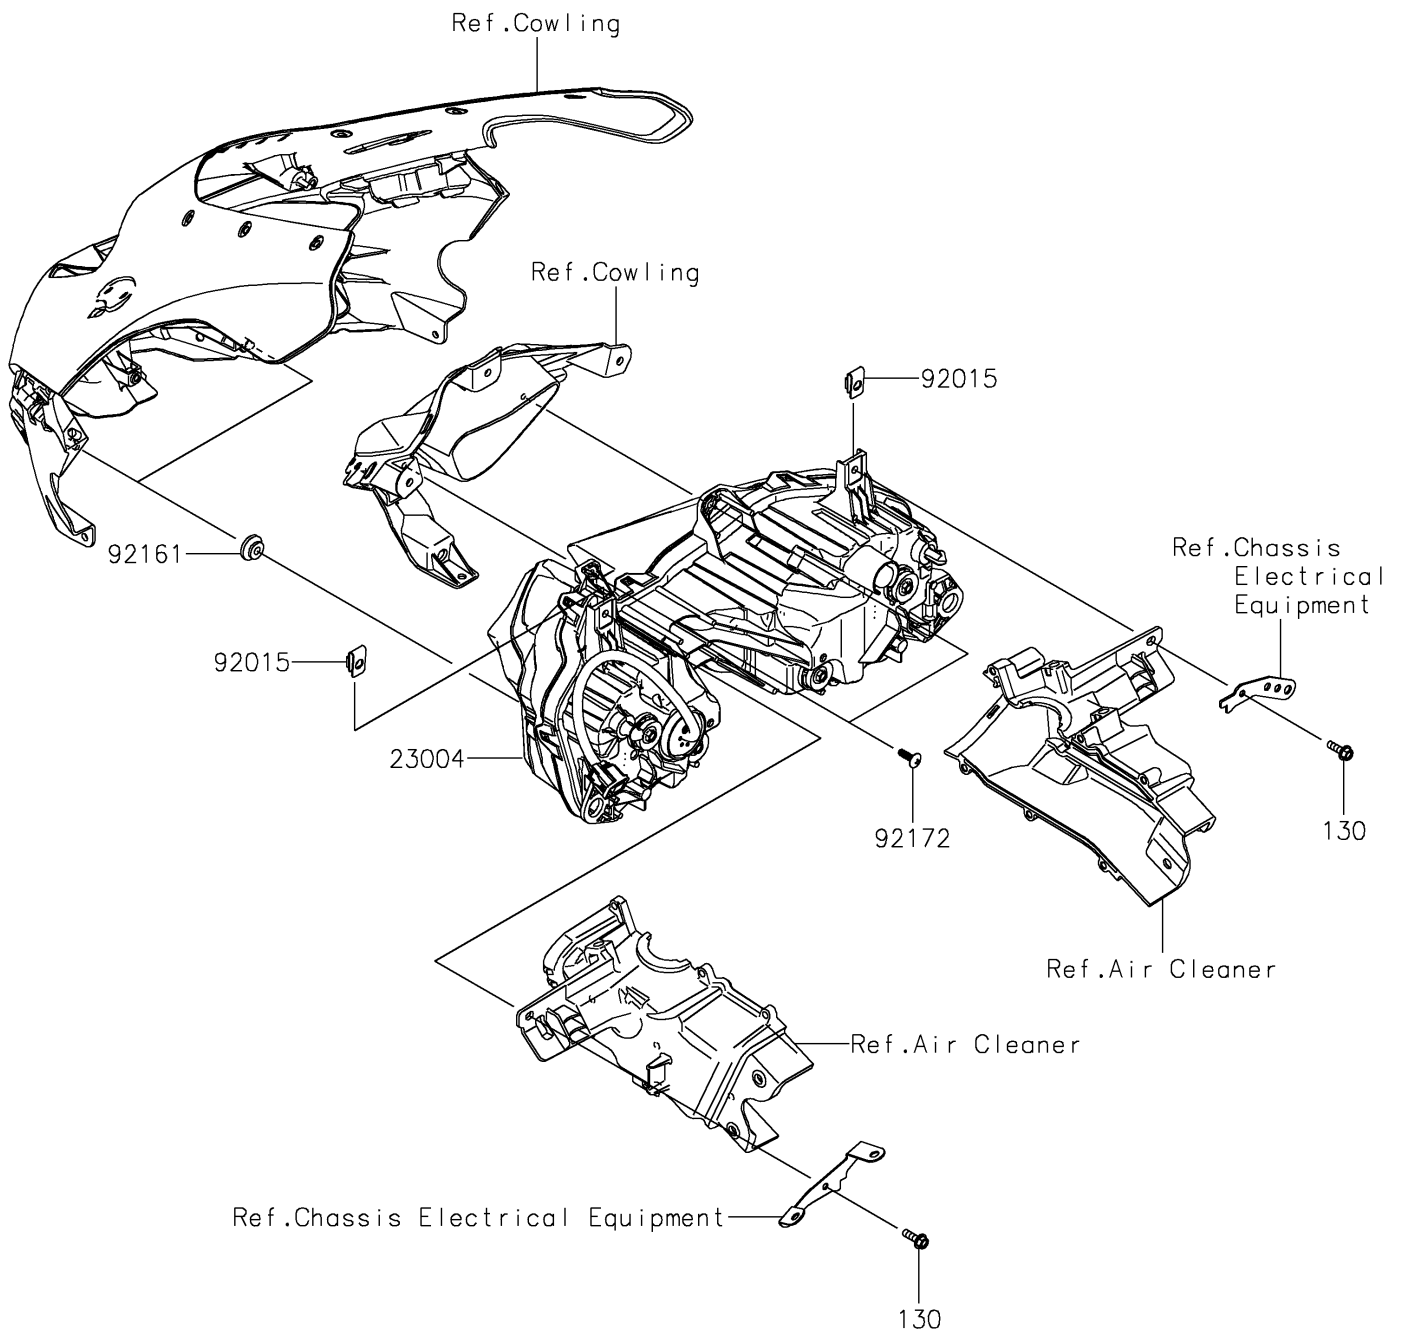

2026 NINJA® ZX™-10RR ABS

PARTS DIAGRAM

Headlight(s)

F2710

2026 NINJA® ZX™-10RR ABS

PARTS LIST

Headlight(s)

ITEM NAME	PART NUMBER	QUANTITY
LAMP-HEAD,LED (Ref # 23004)	23004-0441	1
NUT,5MM (Ref # 92015)	92015-1710	2
DAMPER,6X20X7.5 (Ref # 92161)	92161-1937	2
SCREW,TAPPING,5X16 (Ref # 92172)	92172-0238	2
BOLT-FLANGED,5X16 (Ref # 130)	130BA0516	2